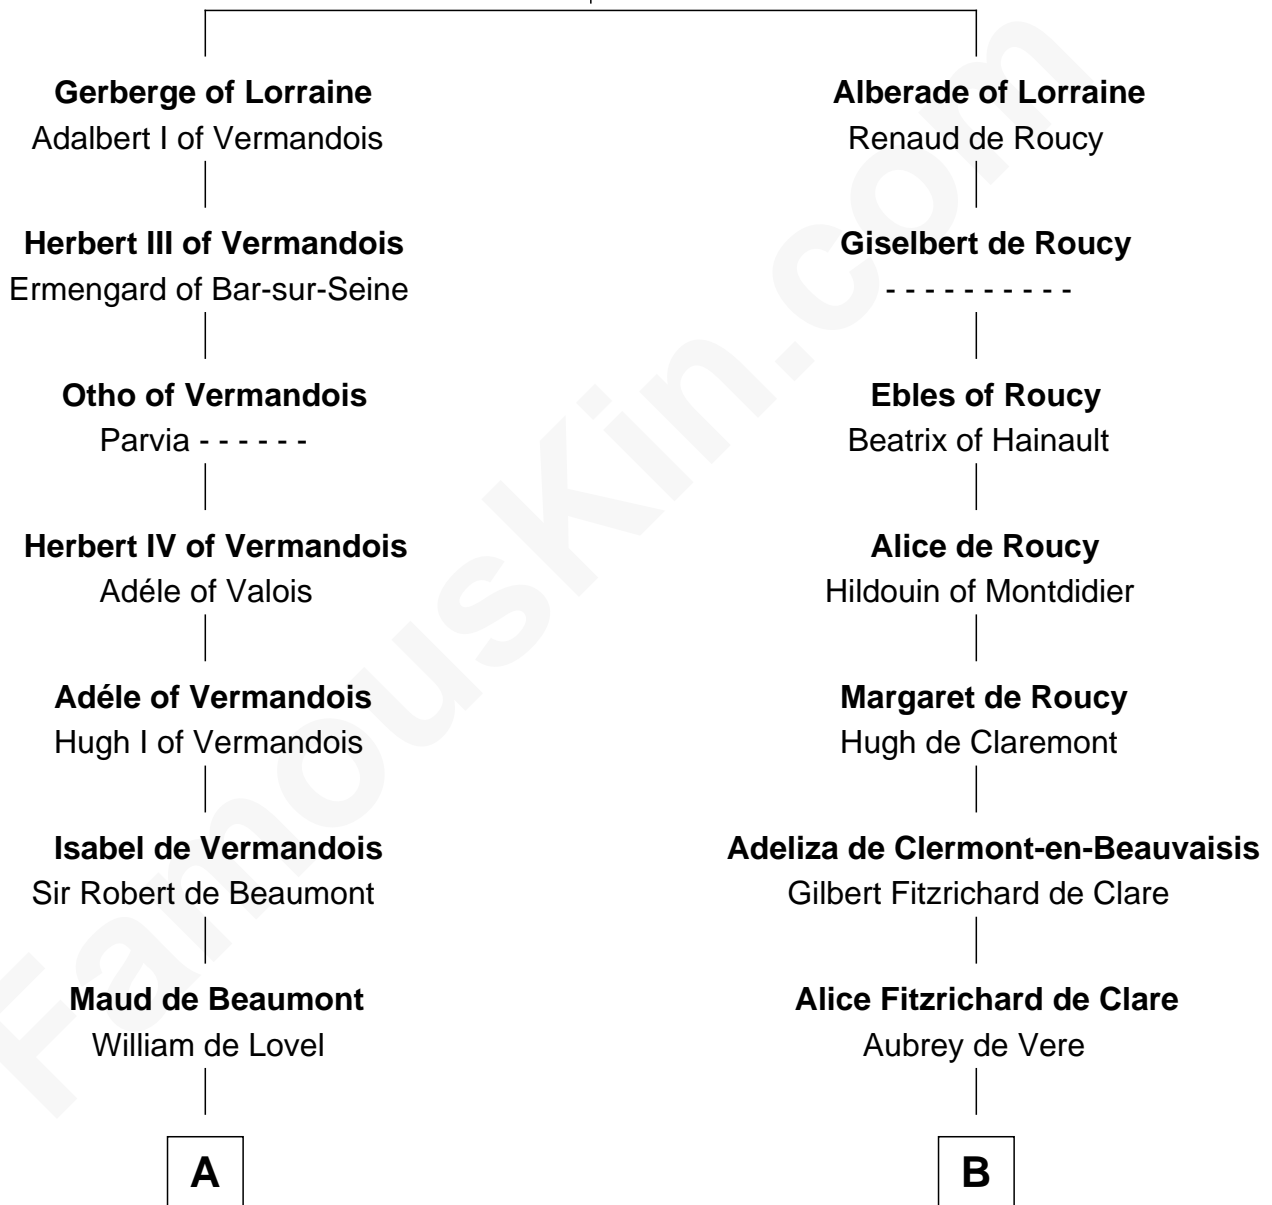

FamousKin.com

Relationship Chart of

Percival Lowell

(c1570 - c1666) Great Migration Immigrant 1639

8th cousin 12 times removed of

Roger le Bigod

Magna Carta Surety

Giselbert of Lorraine

Gerberga of Saxony

C

—
Sir James Perceval

Joan Kenne

—
Edmund Percival

Elizabeth Yorke

—
Christian Percival

Richard Lowle

—
Percival Lowell

Great Migration Immigrant 1639

FamousKin.com