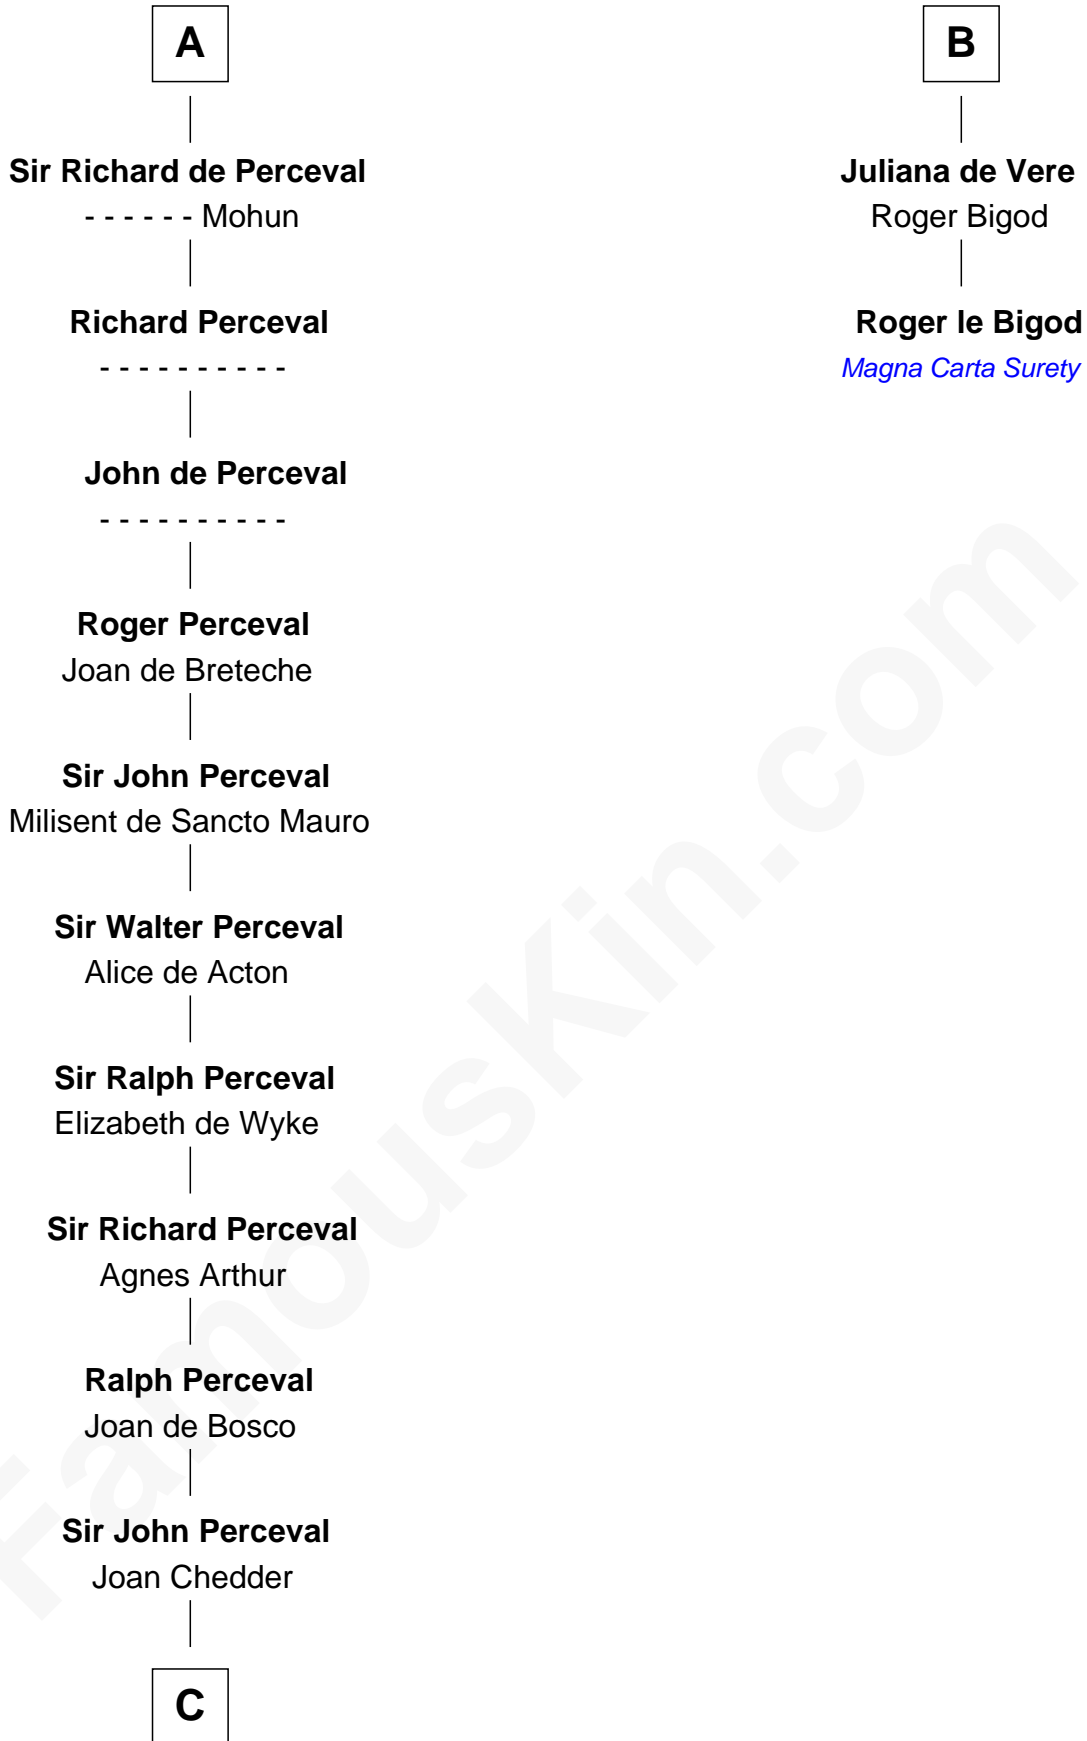

FamousKin.com

Relationship Chart of

Percival Lowell

(c1570 - c1666) Great Migration Immigrant 1639

8th cousin 12 times removed of

Roger le Bigod

Magna Carta Surety

Giselbert of Lorraine

Gerberga of Saxony

C

—
Sir James Perceval

Joan Kenne

—
Edmund Percival

Elizabeth Yorke

—
Christian Percival

Richard Lowle

—
Percival Lowell

Great Migration Immigrant 1639

FamousKin.com