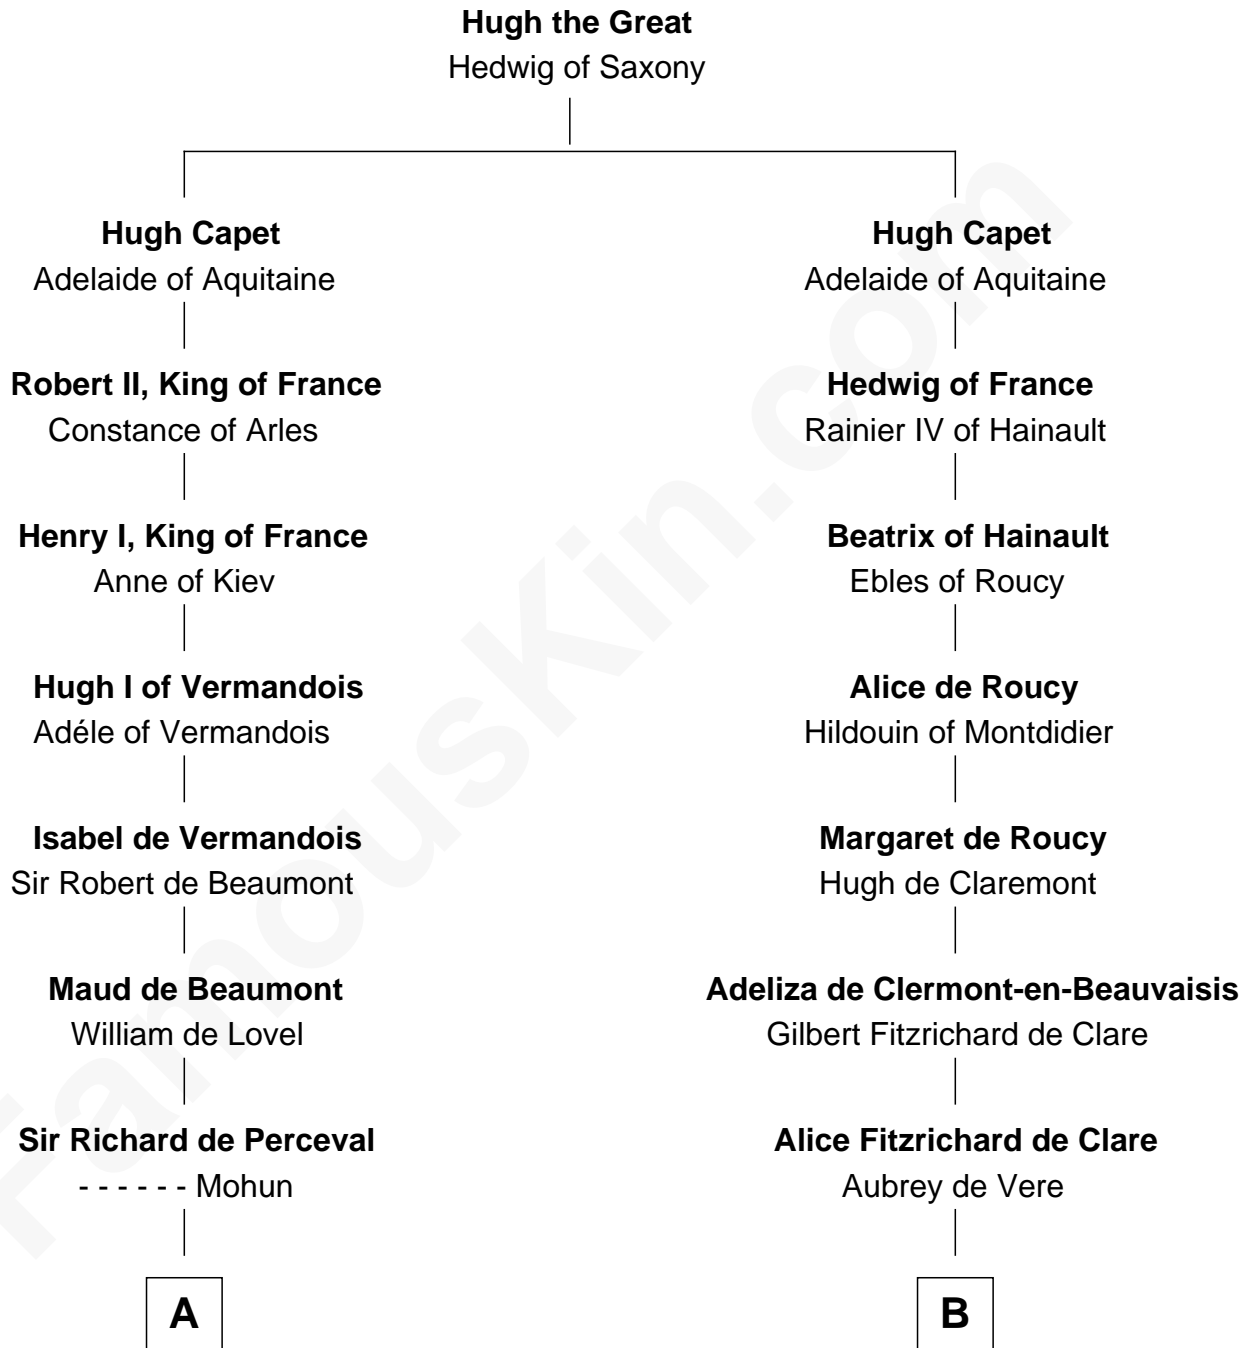

FamousKin.com

Relationship Chart of

Percival Lowell

(c1570 - c1666) Great Migration Immigrant 1639

8th cousin 11 times removed of

Roger le Bigod

Magna Carta Surety

C

—
Edmund Percival

Elizabeth Yorke

—
Christian Percival

Richard Lowle

—
Percival Lowell

Great Migration Immigrant 1639

FamousKin.com