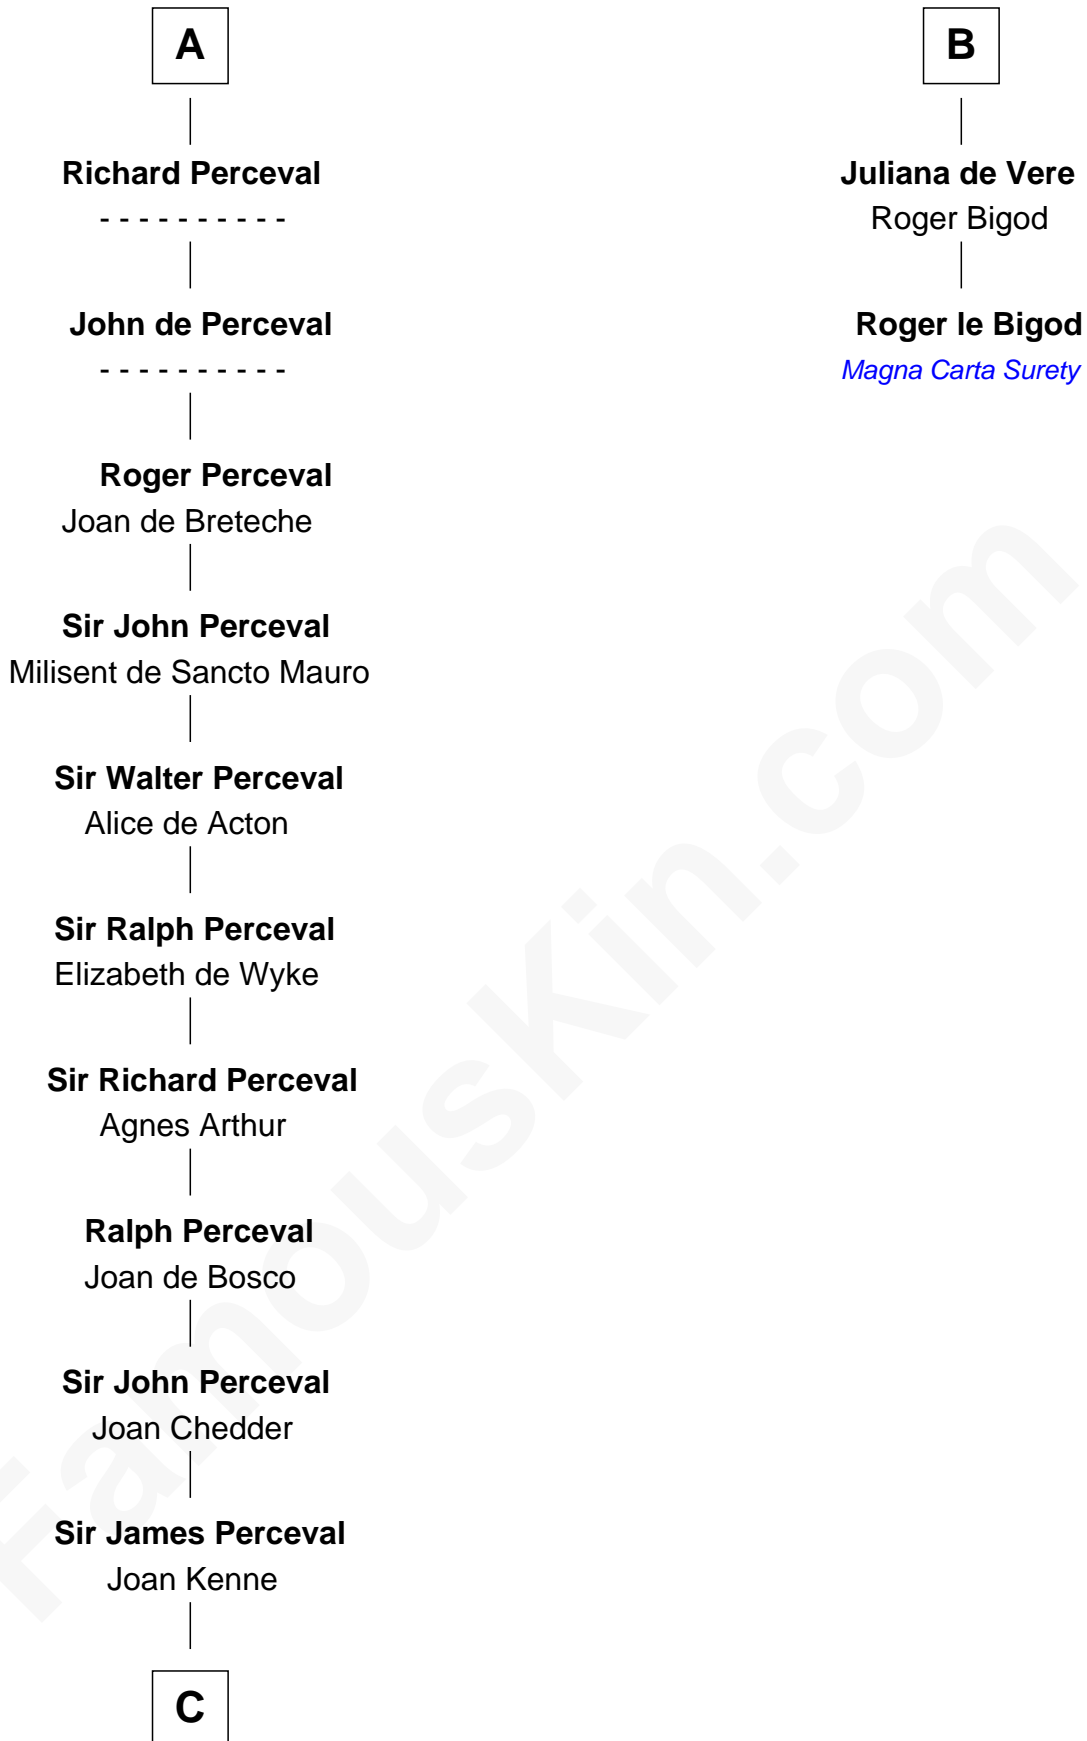

FamousKin.com

Relationship Chart of

Percival Lowell

(c1570 - c1666) Great Migration Immigrant 1639

8th cousin 11 times removed of

Roger le Bigod

Magna Carta Surety

C

—
Edmund Percival

Elizabeth Yorke

—
Christian Percival

Richard Lowle

—
Percival Lowell

Great Migration Immigrant 1639

FamousKin.com