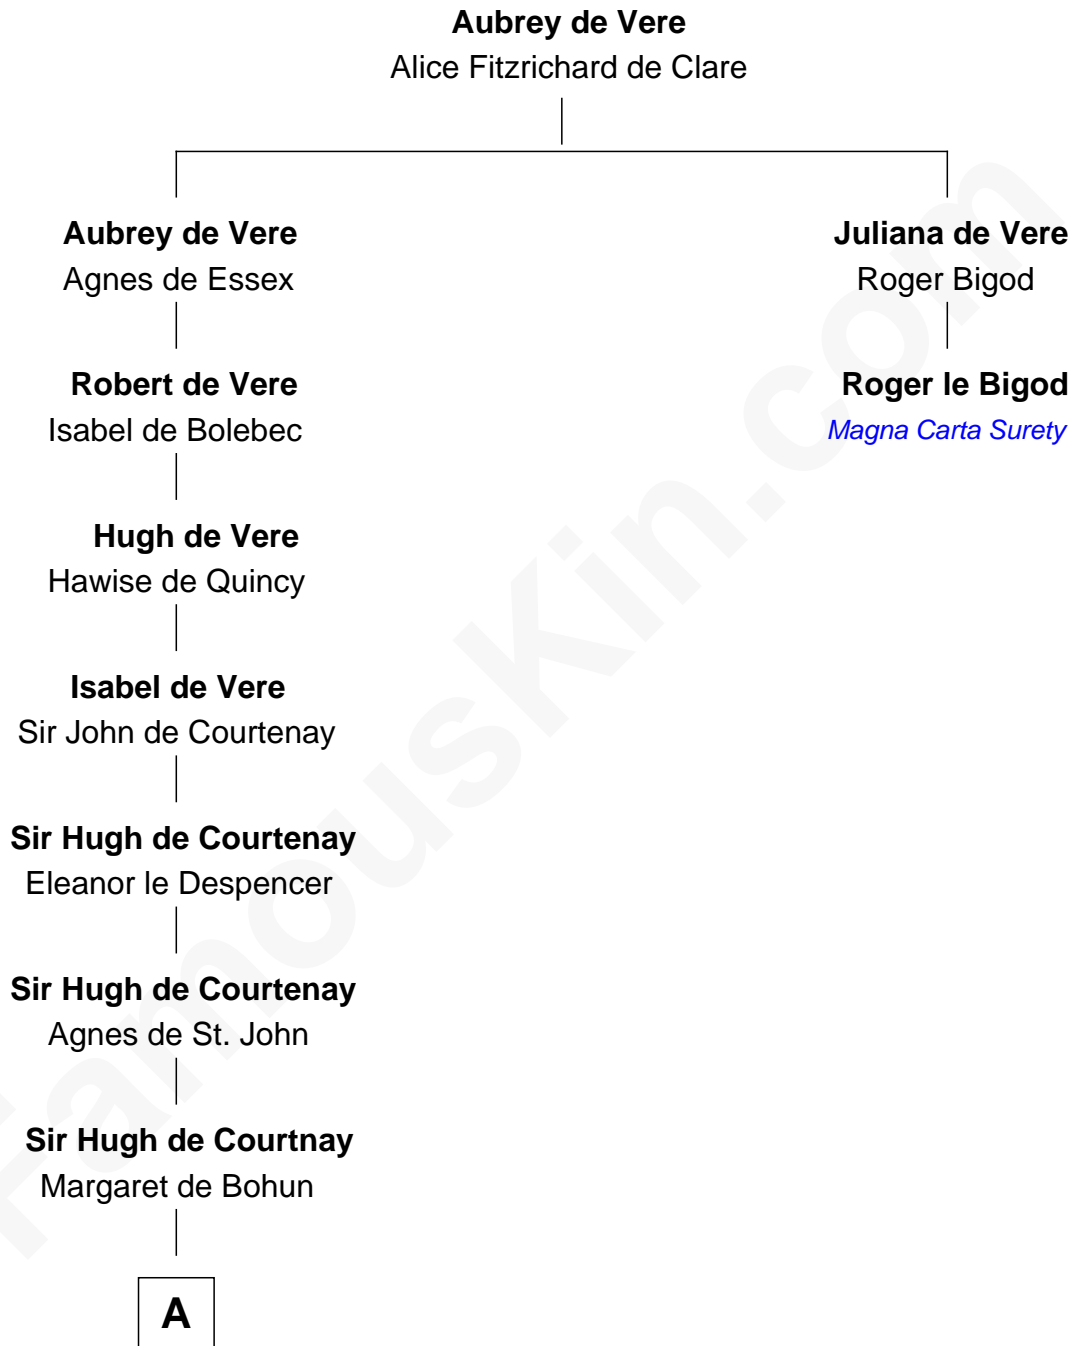

FamousKin.com

Relationship Chart of

Percival Lowell

(c1570 - c1666) Great Migration Immigrant 1639

1st cousin 14 times removed of

Roger le Bigod

Magna Carta Surety

A

Percival Lowell

Great Migration Immigrant 1639