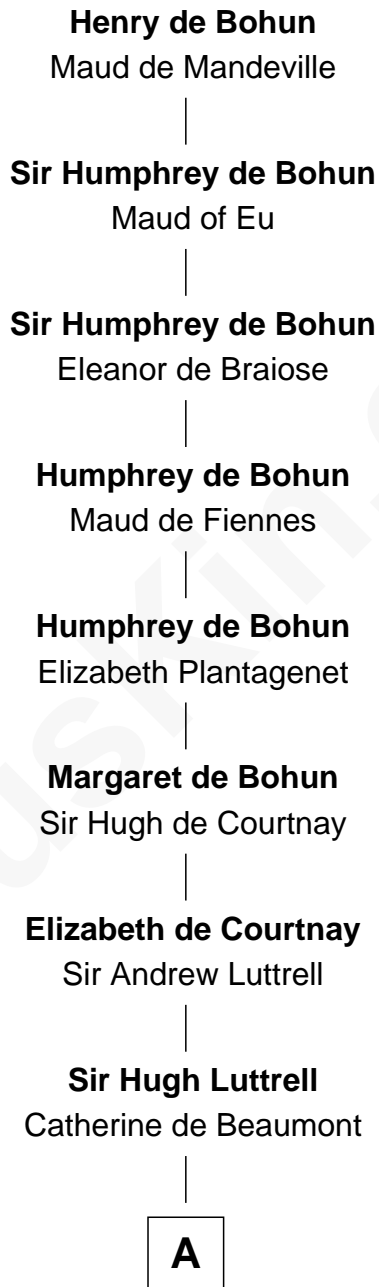

FamousKin.com Relationship Chart of Percival Lowell

(c1570 - c1666) Great Migration Immigrant 1639

12th Great-grandson of

Henry de Bohun
Magna Carta Surety

A

—
Sir John Luttrell
Margaret Touchet

—
Sir James Luttrell
Elizabeth Courtnay

—
Sir Hugh Luttrell
Margaret Hill

—
Eleanor Luttrell
Roger Yorke

—
Elizabeth Yorke
Edmund Percival

—
Christian Percival
Richard Lowle

—
Percival Lowell

Great Migration Immigrant 1639