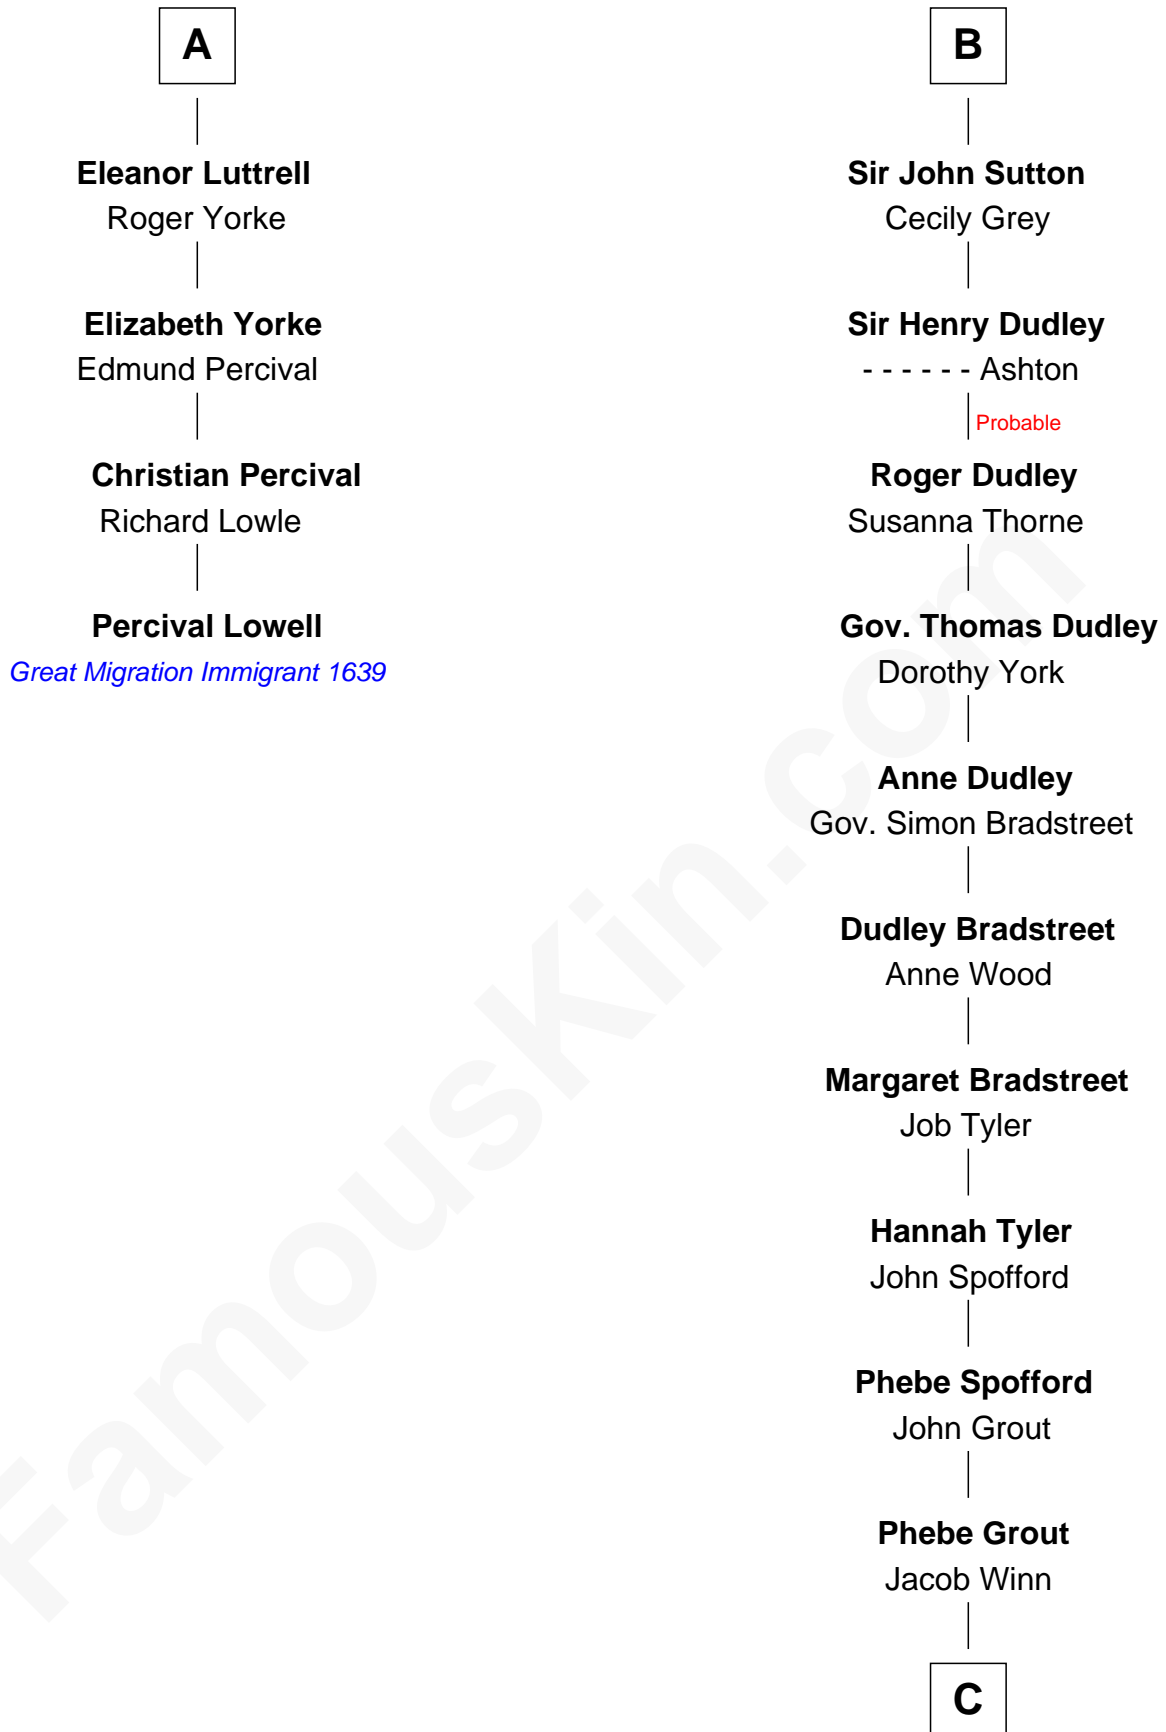

FamousKin.com

Relationship Chart of

Percival Lowell

(c1570 - c1666) Great Migration Immigrant 1639

10th cousin 11 times removed of

Herbert Hoover
31st U.S. President

C

—
Endymia Winn

Thomas Sherwood

—
Lucinda Sherwood

John Minthorn

—
Theodore Minthorn

Mary Wasley

—
Hulda Randall Minthorn

Jessie Clark Hoover

—
Herbert Hoover

31st U.S. President

FamousKin.com