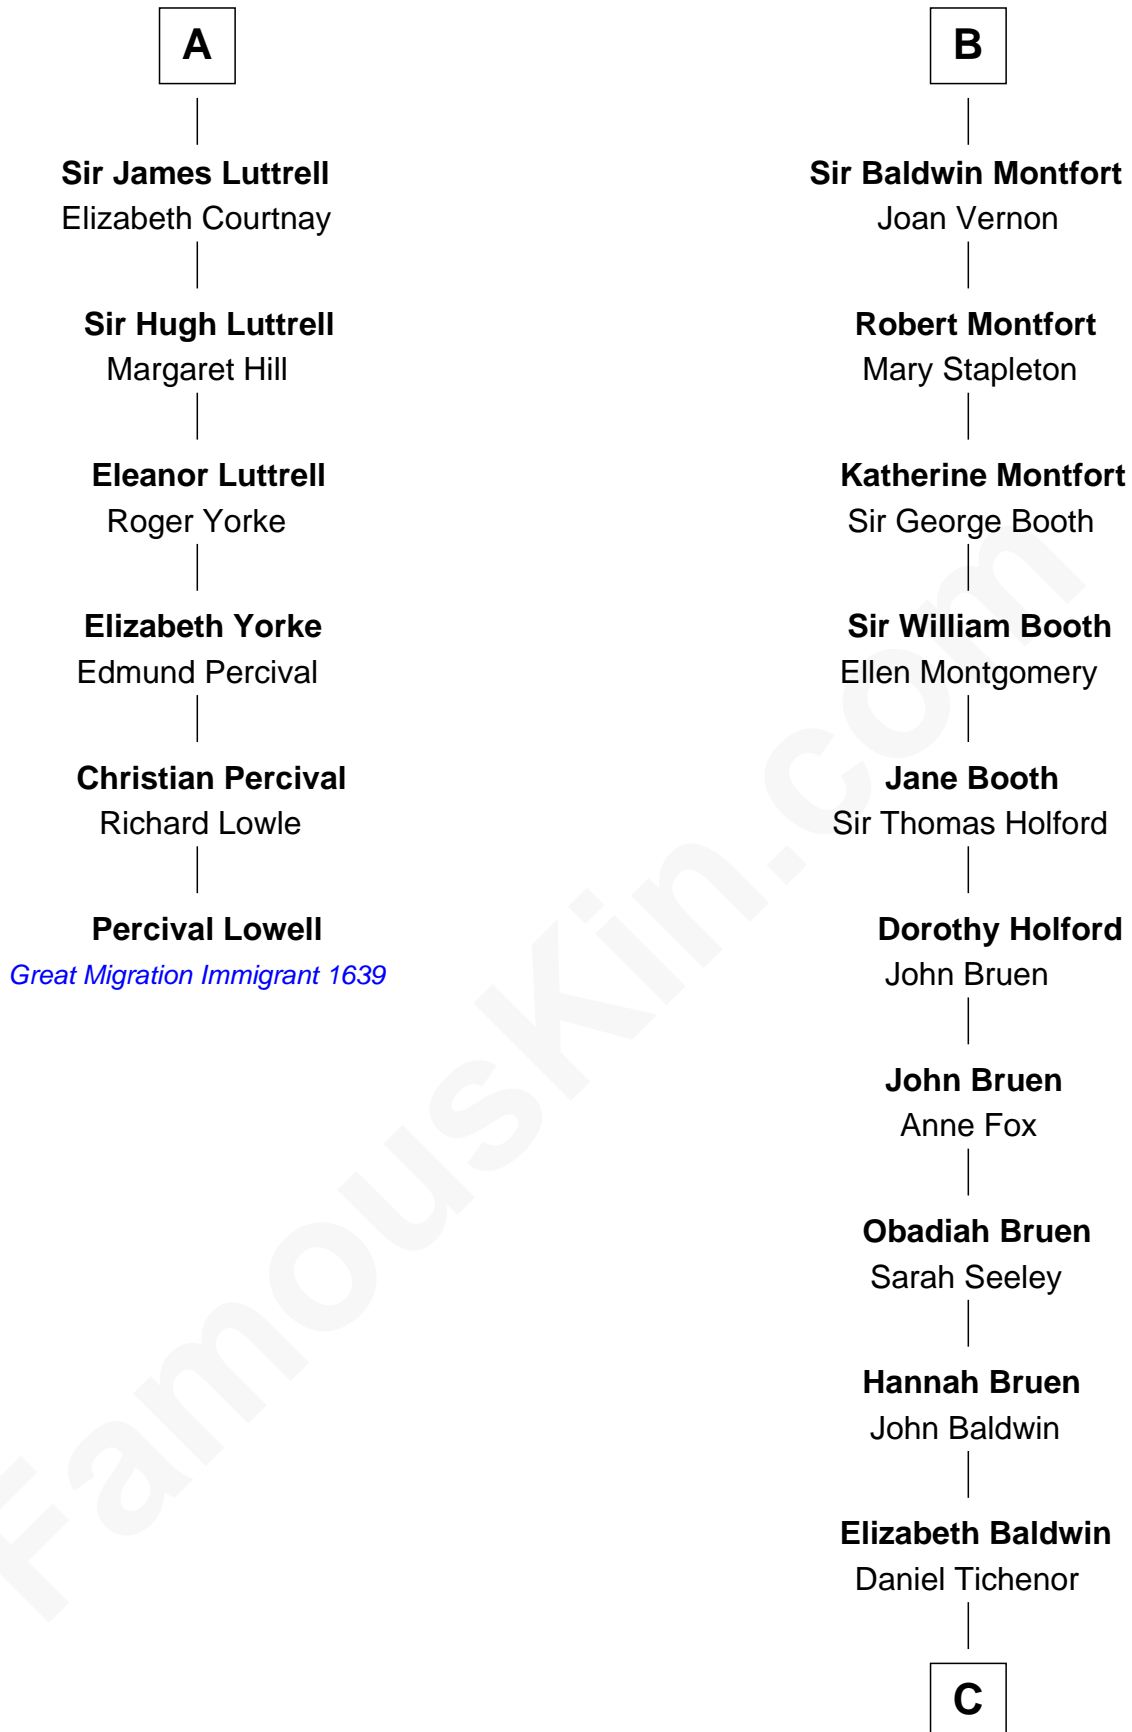

FamousKin.com

Relationship Chart of

Percival Lowell

(c1570 - c1666) Great Migration Immigrant 1639

12th cousin 6 times removed of

Isaac Tichenor

3rd and 5th Governor of Vermont

Sir Humphrey de Bohun

Alice de Bohun

Roger V de Toeni

Ralph VII de Toeni

Mary - - - - -

Alice de Toeni

Guy de Beauchamp

Maud de Beauchamp

Sir Geoffrey de Say

Idonea de Say

Sir John de Clinton

Margaret de Clinton

Sir Baldwin de Montfort

Sir William Montfort

Margaret Pecche

B

C

—
Daniel Tichenor

Susanna Guerin

—
Isaac Tichenor

3rd and 5th Governor of Vermont

FamousKin.com