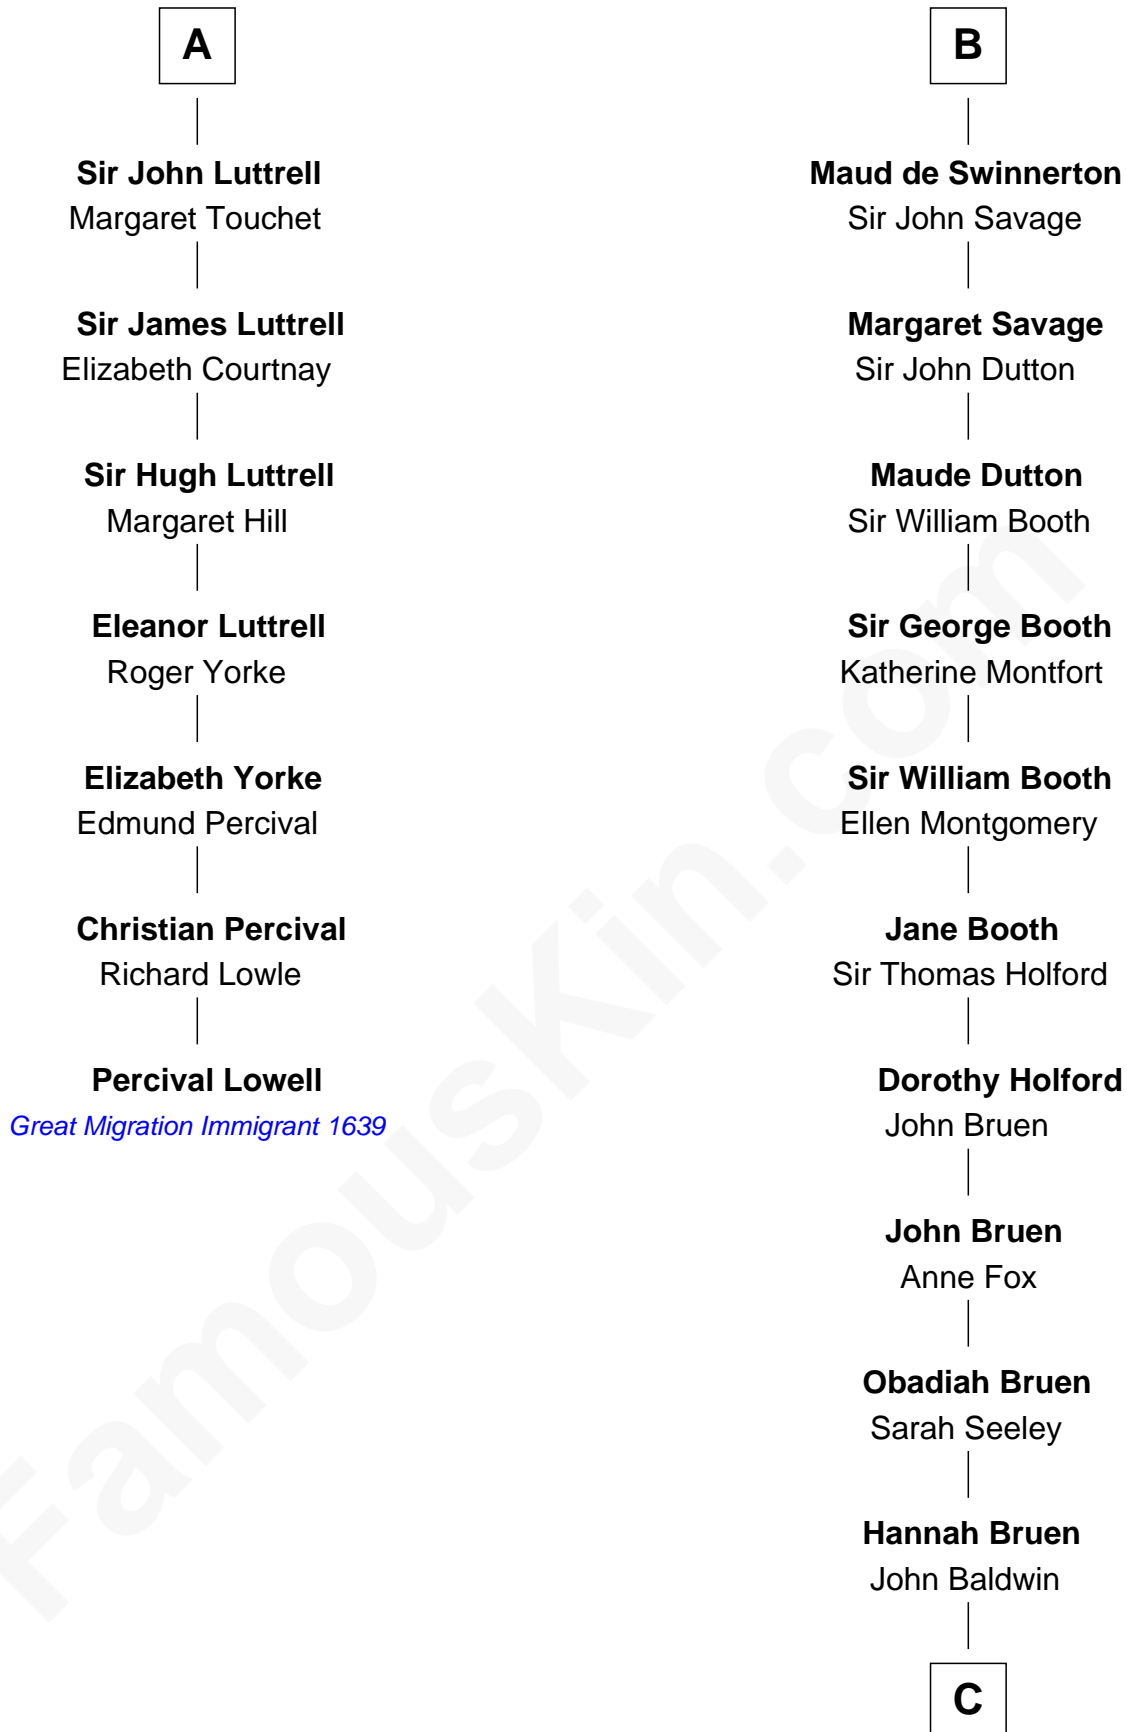

FamousKin.com

Relationship Chart of

Percival Lowell

(c1570 - c1666) Great Migration Immigrant 1639

13th cousin 6 times removed of

Isaac Tichenor

3rd and 5th Governor of Vermont

Henry II, King of England

Edward I, King of England
Eleanor of Castile

Ela Longespee
Sir Roger la Zouche

Elizabeth Plantagenet
Humphrey de Bohun

Sir Alan la Zouche
Eleanor de Segrave

Margaret de Bohun
Sir Hugh de Courtney

Maude la Zouche
Sir Robert de Holland

Elizabeth de Courtney
Sir Andrew Luttrell

Maude de Holland
Sir Thomas de Swinnerton

Sir Hugh Luttrell
Catherine de Beaumont

Sir Robert de Swinnerton
Elizabeth de Beke

A

B

C

—
Elizabeth Baldwin

Daniel Tichenor

—
Daniel Tichenor

Susanna Guerin

—
Isaac Tichenor

3rd and 5th Governor of Vermont

FamousKin.com