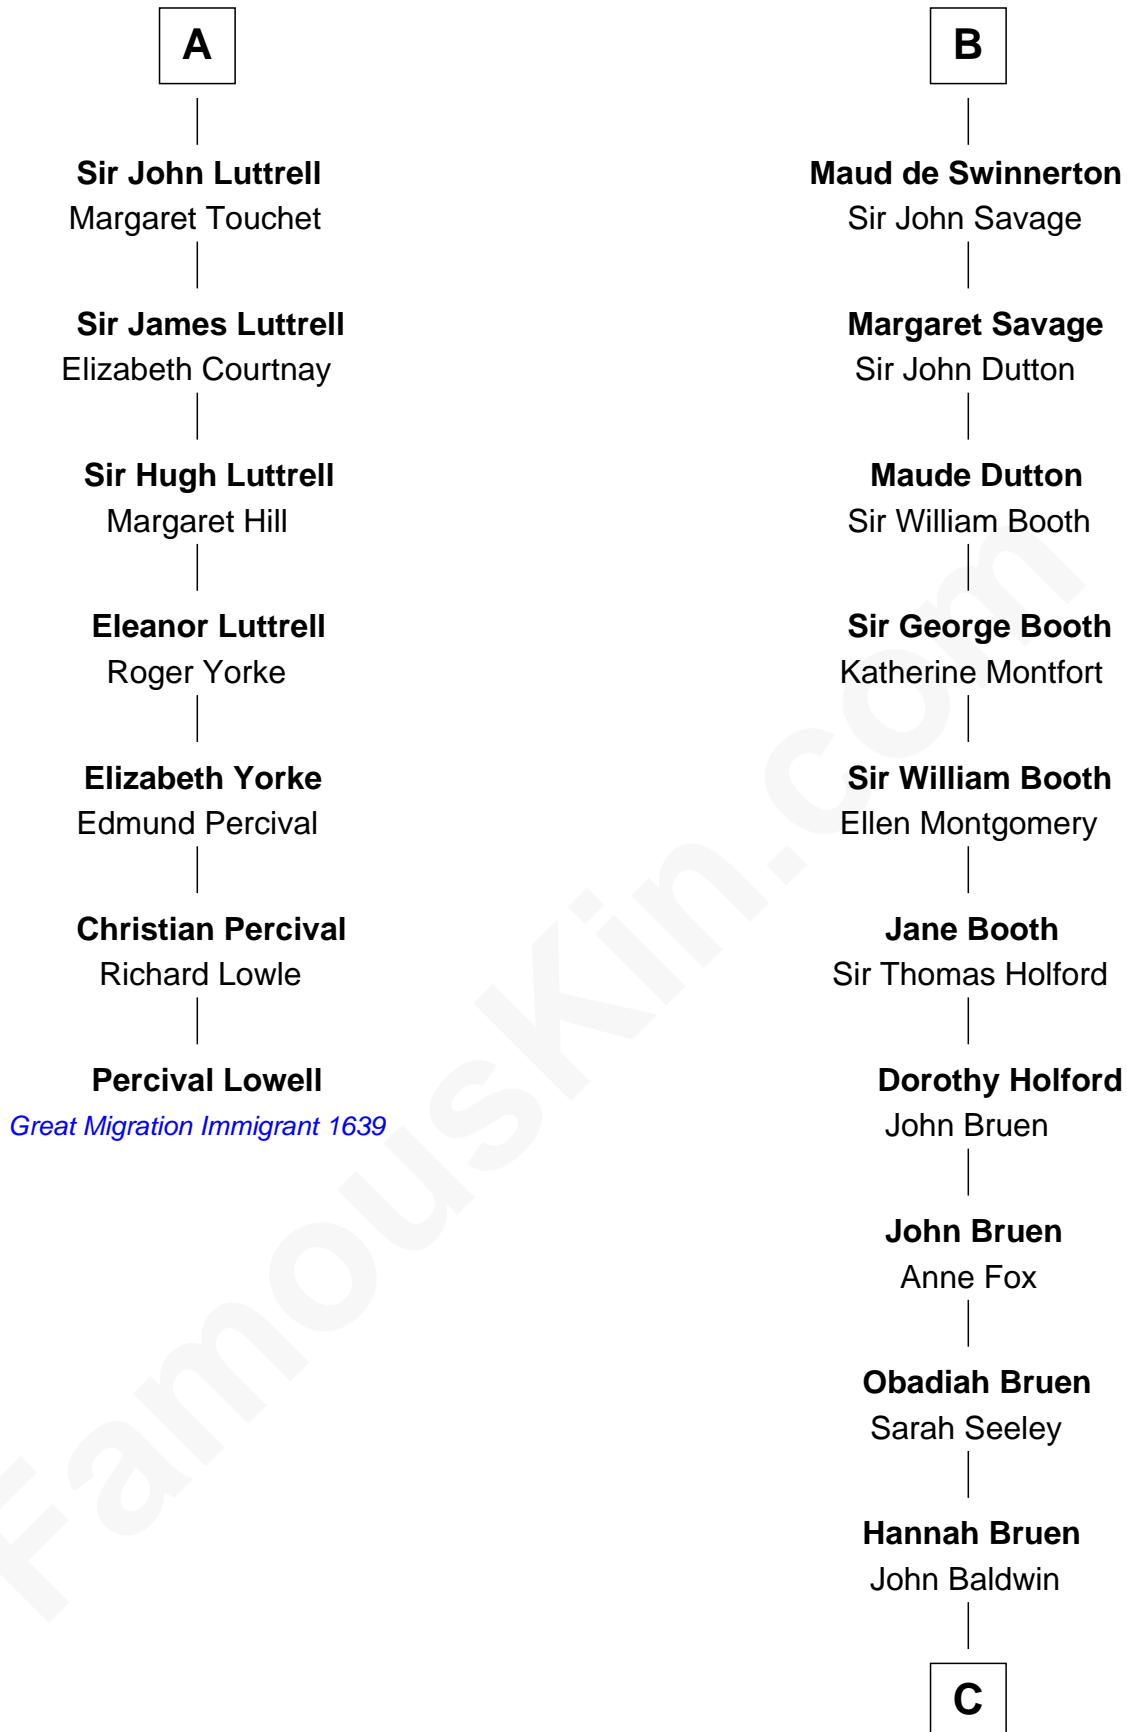

FamousKin.com

Relationship Chart of

Percival Lowell

(c1570 - c1666) Great Migration Immigrant 1639

13th cousin 6 times removed of

Isaac Tichenor

3rd and 5th Governor of Vermont

Saher de Quincy
Margaret de Beaumont

C

Elizabeth Baldwin

Daniel Tichenor

Daniel Tichenor

Susanna Guerin

Isaac Tichenor

3rd and 5th Governor of Vermont

FamousKin.com