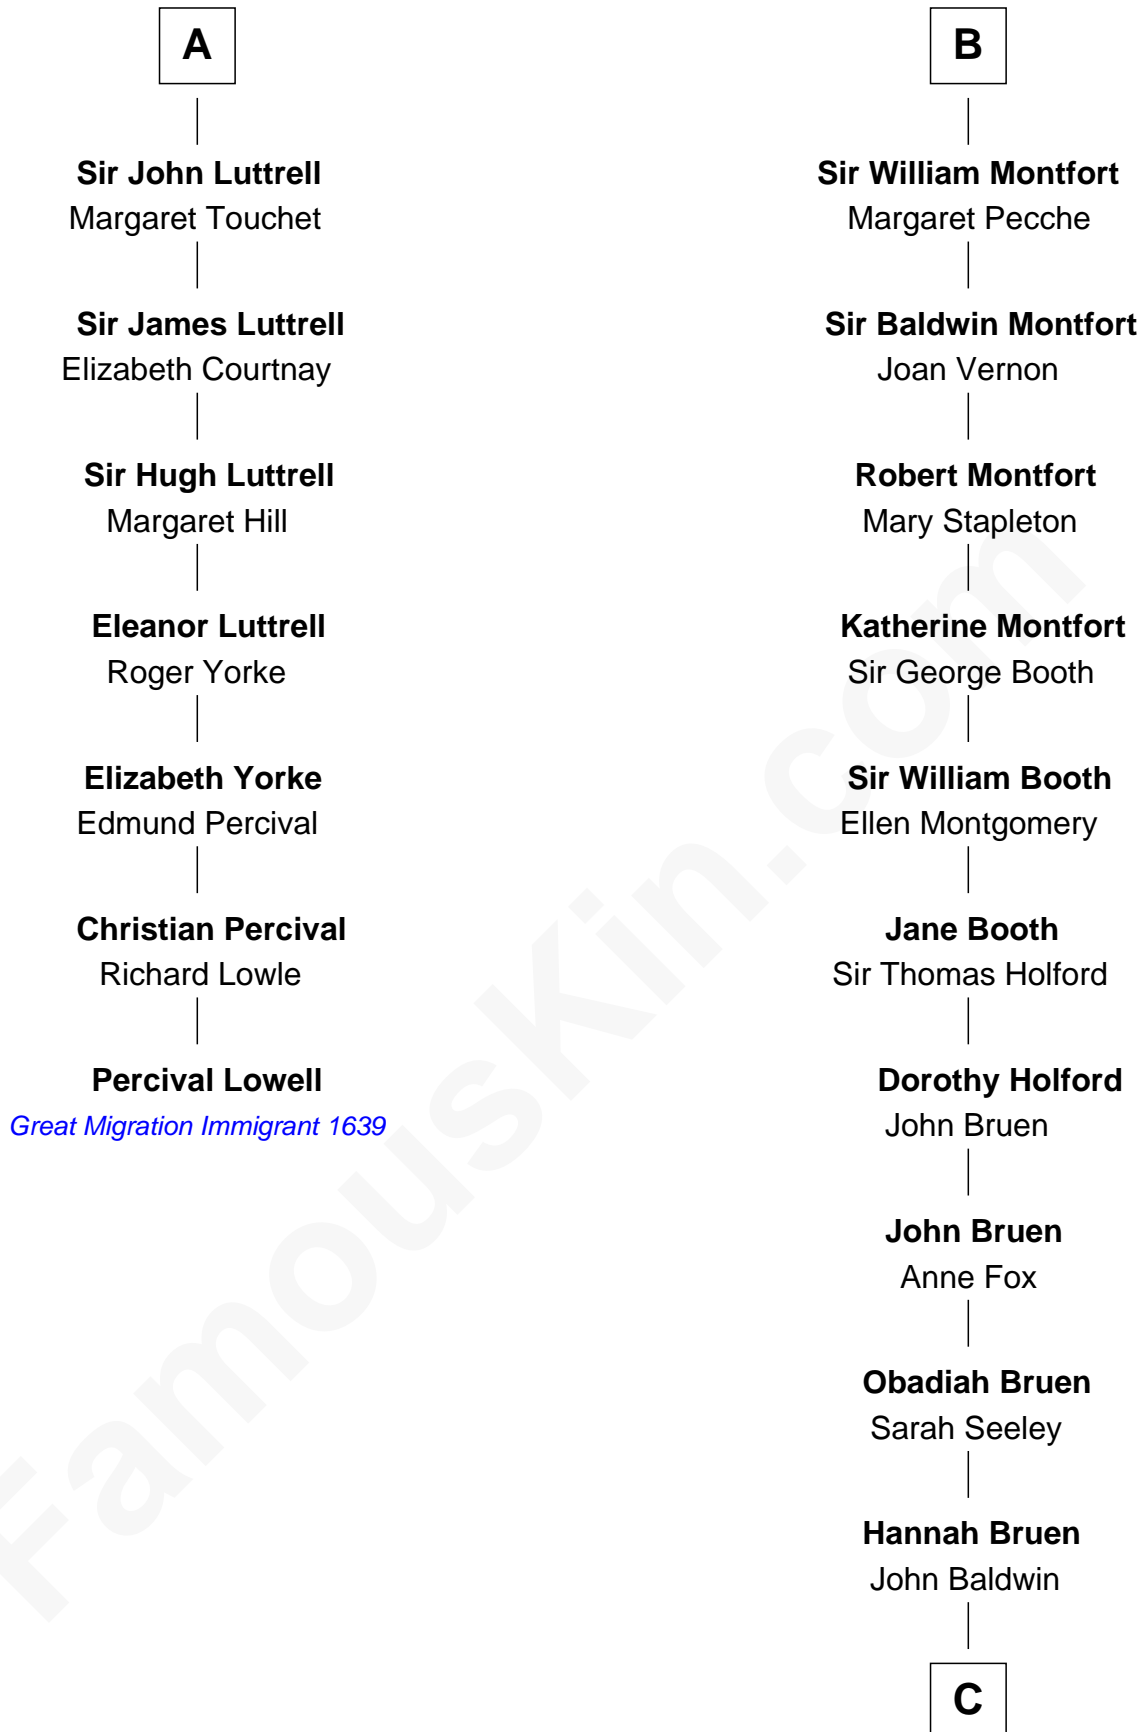

FamousKin.com

Relationship Chart of

Percival Lowell

(c1570 - c1666) Great Migration Immigrant 1639

13th cousin 6 times removed of

Isaac Tichenor

3rd and 5th Governor of Vermont

Sir William Marshal

Isabel de Clare

C

Elizabeth Baldwin

Daniel Tichenor

Daniel Tichenor

Susanna Guerin

Isaac Tichenor

3rd and 5th Governor of Vermont