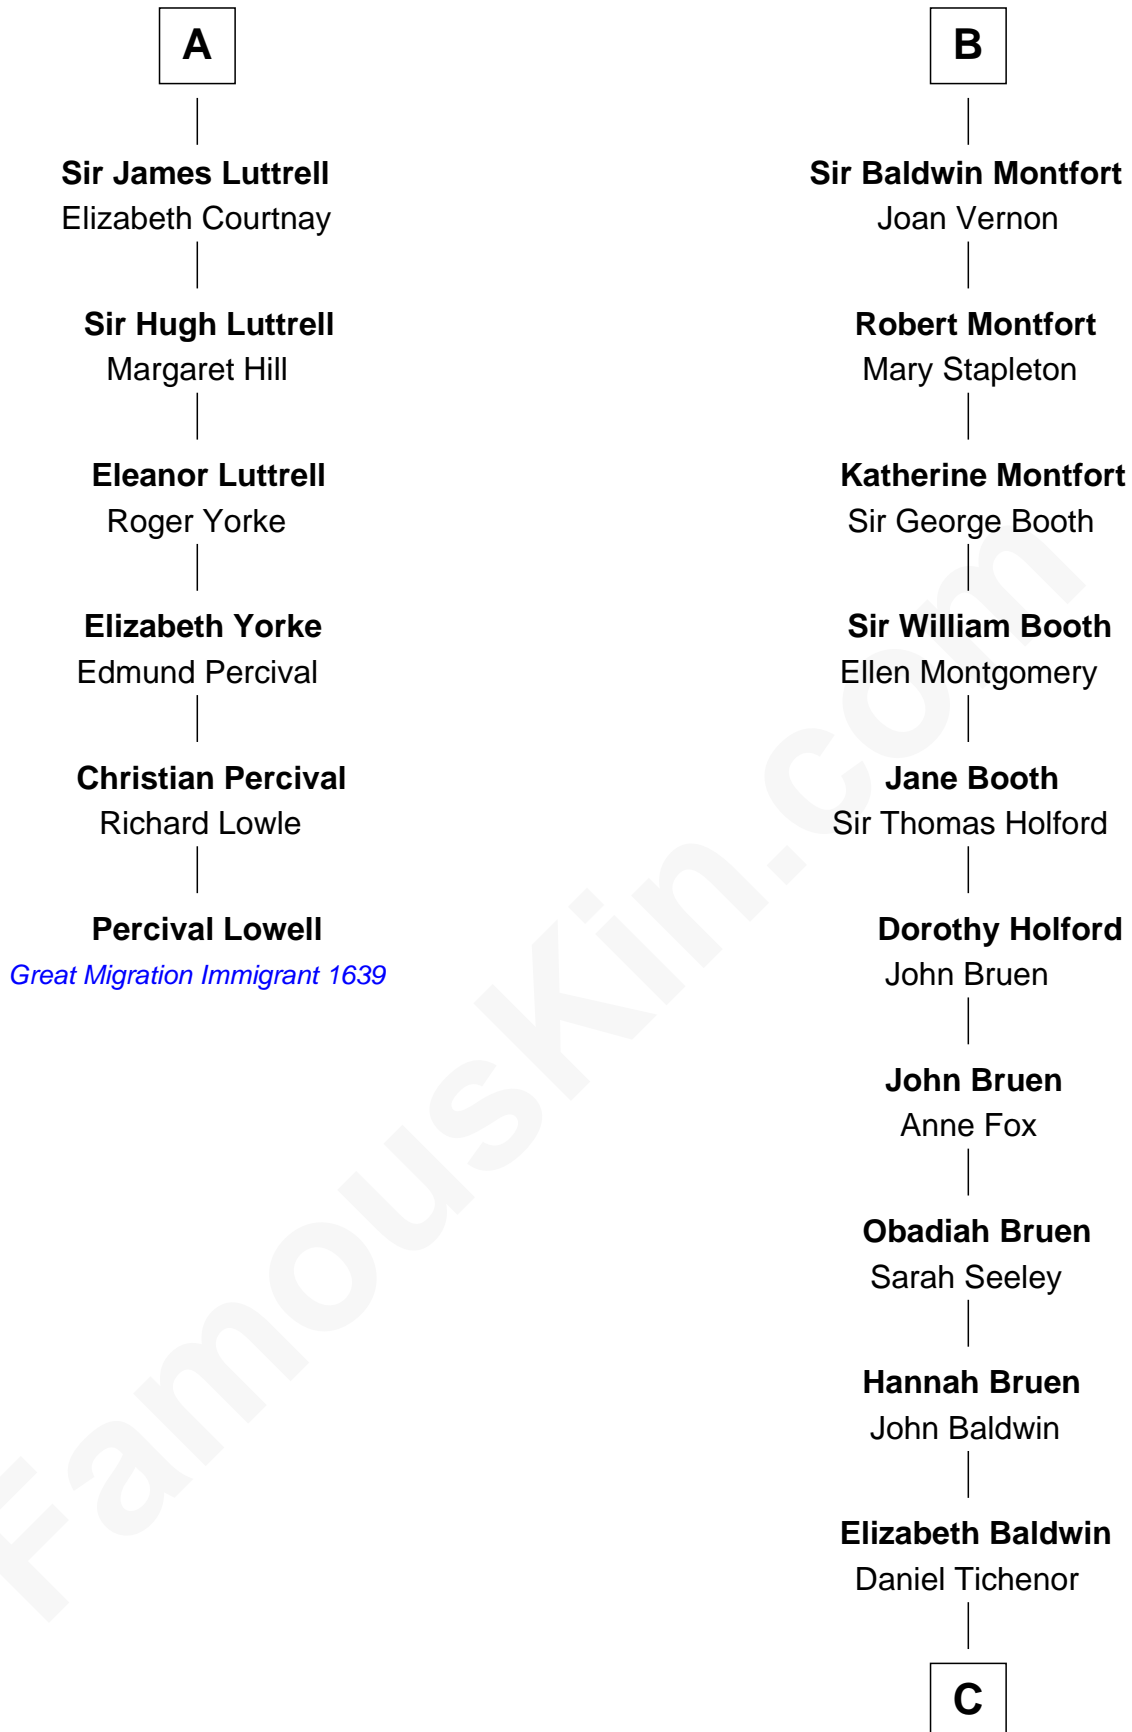

FamousKin.com

Relationship Chart of

Percival Lowell

(c1570 - c1666) Great Migration Immigrant 1639

12th cousin 8 times removed of

Isaac Taylor Tichenor

President of Auburn University

Sir Humphrey de Bohun

Alice de Bohun

Roger V de Toeni

Ralph VII de Toeni

Mary - - - - -

Alice de Toeni

Guy de Beauchamp

Maud de Beauchamp

Sir Geoffrey de Say

Idonea de Say

Sir John de Clinton

Margaret de Clinton

Sir Baldwin de Montfort

Sir William Montfort

Margaret Pecche

B

C

Joseph Tichenor

Elizabeth - - - - -

Daniel Tichenor

Anna Byram

James Tichenor

Margaret Bennett

Isaac Taylor Tichenor

President of Auburn University