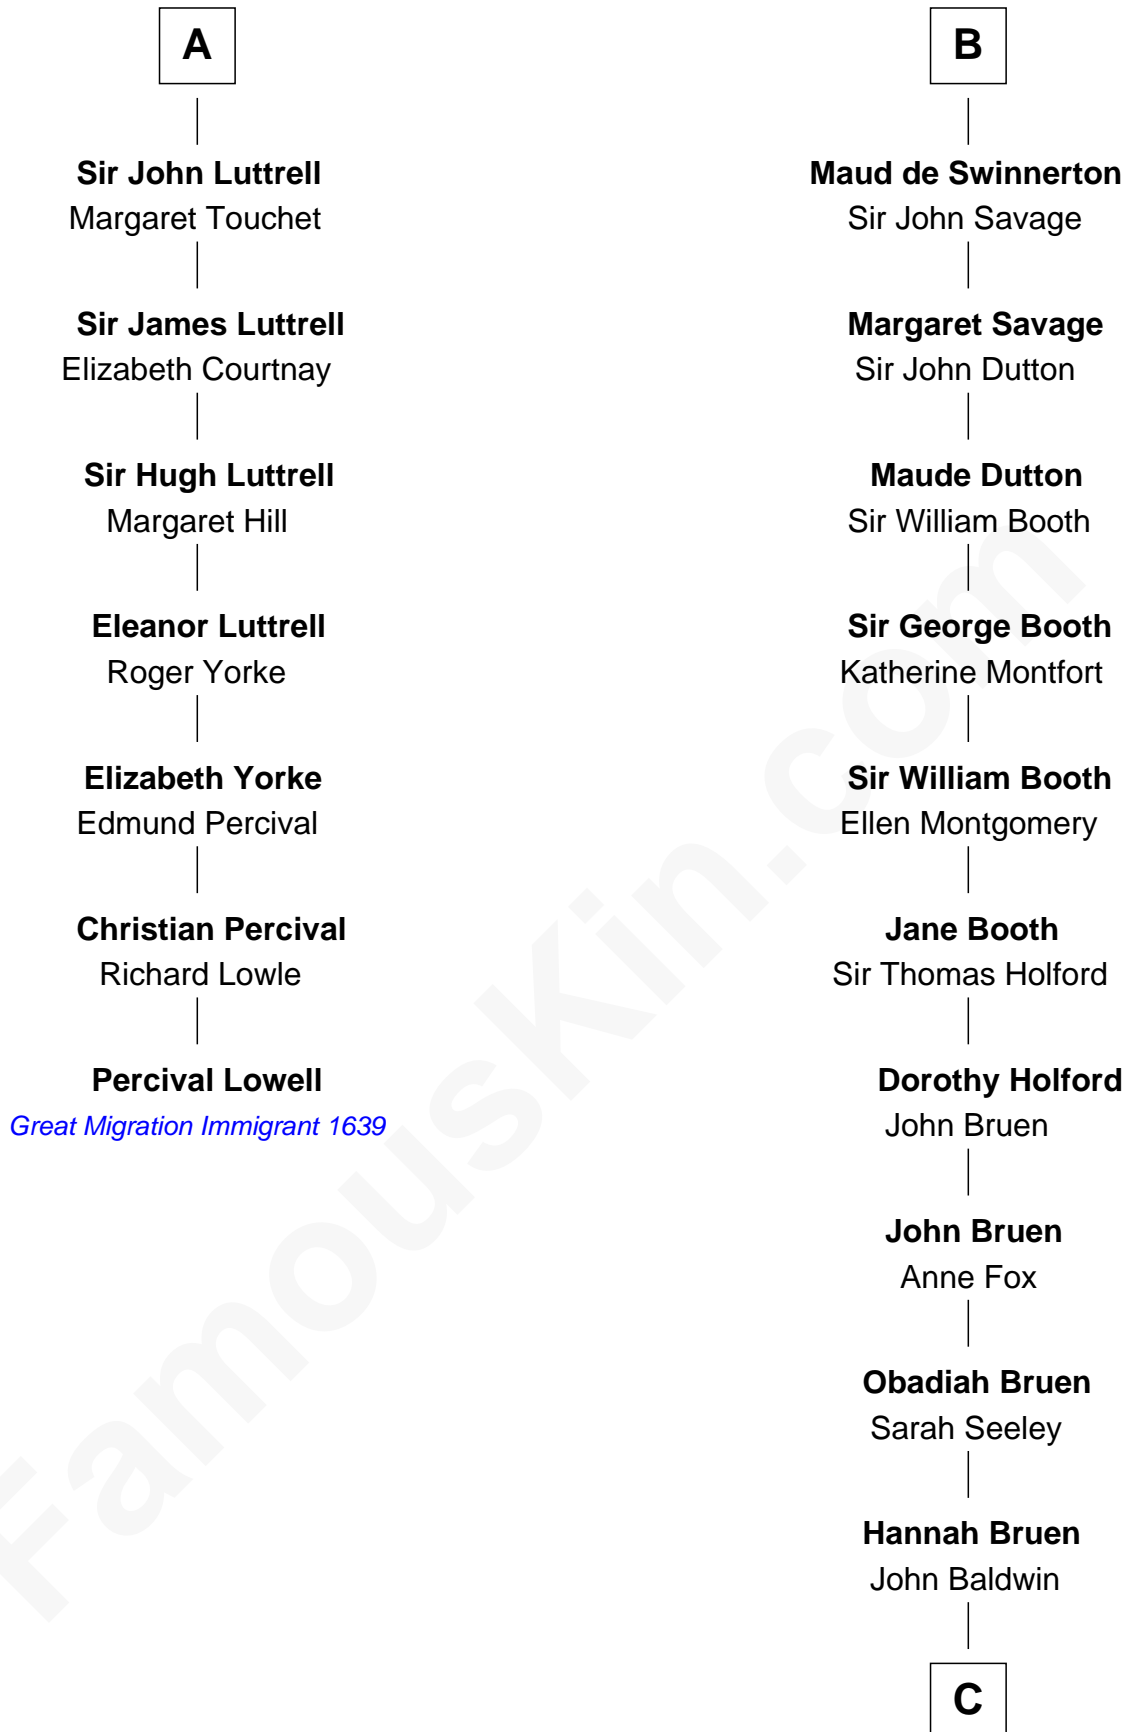

FamousKin.com

Relationship Chart of

Percival Lowell

(c1570 - c1666) Great Migration Immigrant 1639

13th cousin 8 times removed of

Isaac Taylor Tichenor

President of Auburn University

Henry II, King of England

Edward I, King of England
Eleanor of Castile

Ela Longespee
Sir Roger la Zouche

Elizabeth Plantagenet
Humphrey de Bohun

Sir Alan la Zouche
Eleanor de Segrave

Margaret de Bohun
Sir Hugh de Courtnay

Maude la Zouche
Sir Robert de Holland

Elizabeth de Courtnay
Sir Andrew Luttrell

Maude de Holland
Sir Thomas de Swinnerton

Sir Hugh Luttrell
Catherine de Beaumont

Sir Robert de Swinnerton
Elizabeth de Beke

A

B

C

Elizabeth Baldwin

Daniel Tichenor

Joseph Tichenor

Elizabeth - - - - -

Daniel Tichenor

Anna Byram

James Tichenor

Margaret Bennett

Isaac Taylor Tichenor