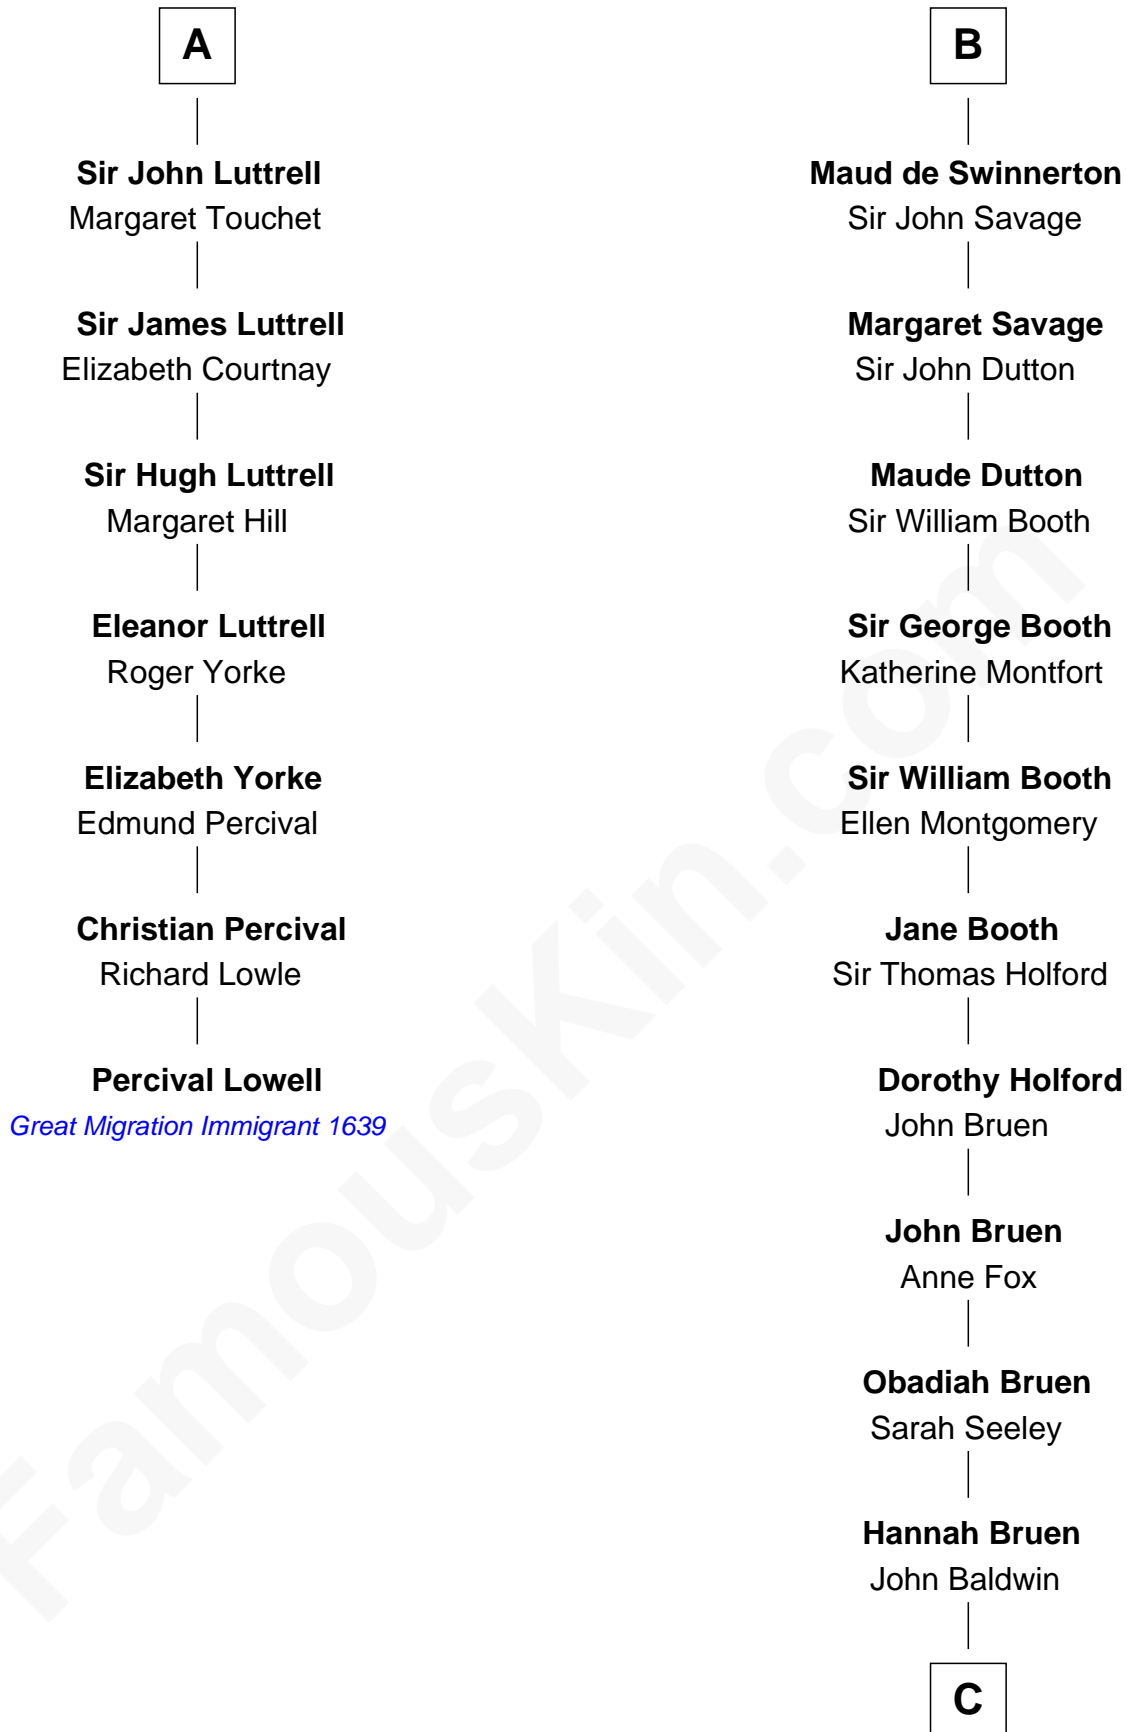

FamousKin.com

Relationship Chart of

Percival Lowell

(c1570 - c1666) Great Migration Immigrant 1639

13th cousin 8 times removed of

Isaac Taylor Tichenor

President of Auburn University

Saheer de Quincy
Margaret de Beaumont

C

Elizabeth Baldwin

Daniel Tichenor

Joseph Tichenor

Elizabeth - - - - -

Daniel Tichenor

Anna Byram

James Tichenor

Margaret Bennett

Isaac Taylor Tichenor

President of Auburn University

FamousKin.com