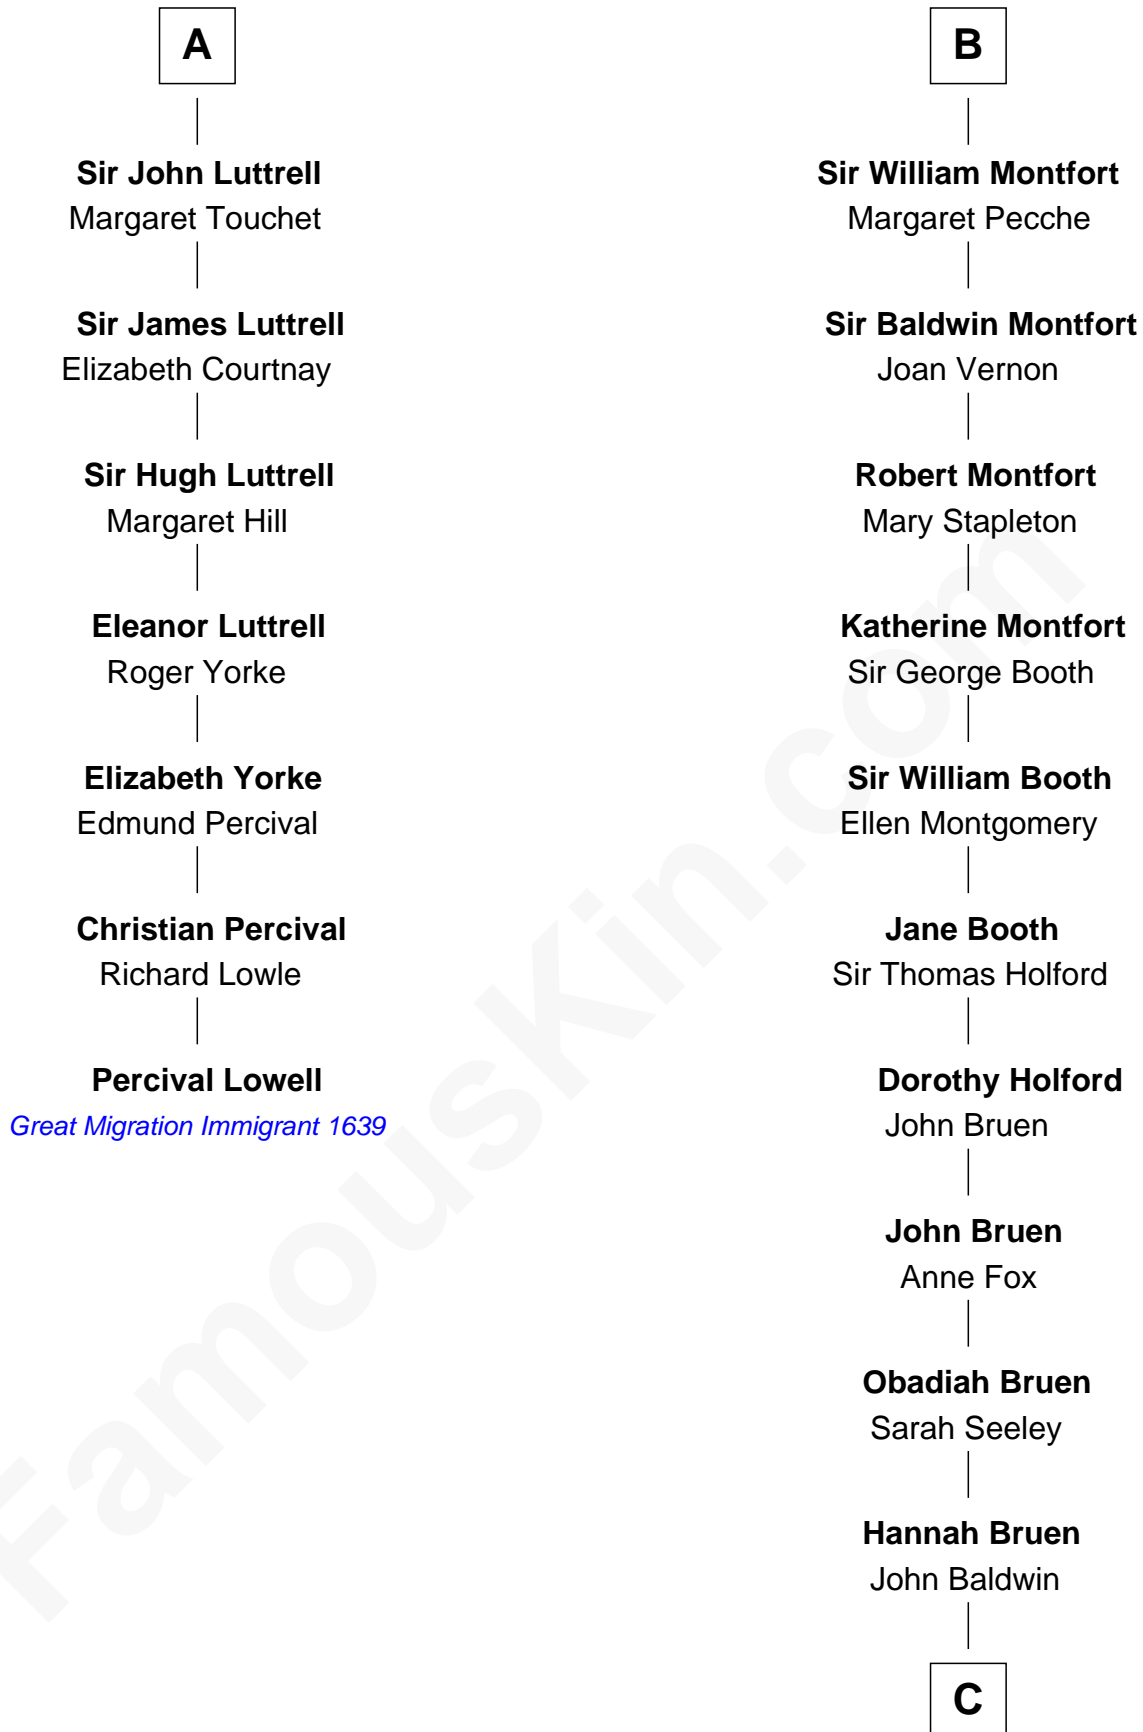

FamousKin.com

Relationship Chart of

Percival Lowell

(c1570 - c1666) Great Migration Immigrant 1639

13th cousin 8 times removed of

Isaac Taylor Tichenor

President of Auburn University

Sir William Marshal

Isabel de Clare

C

Elizabeth Baldwin

Daniel Tichenor

Joseph Tichenor

Elizabeth - - - - -

Daniel Tichenor

Anna Byram

James Tichenor

Margaret Bennett

Isaac Taylor Tichenor

President of Auburn University

FamousKin.com