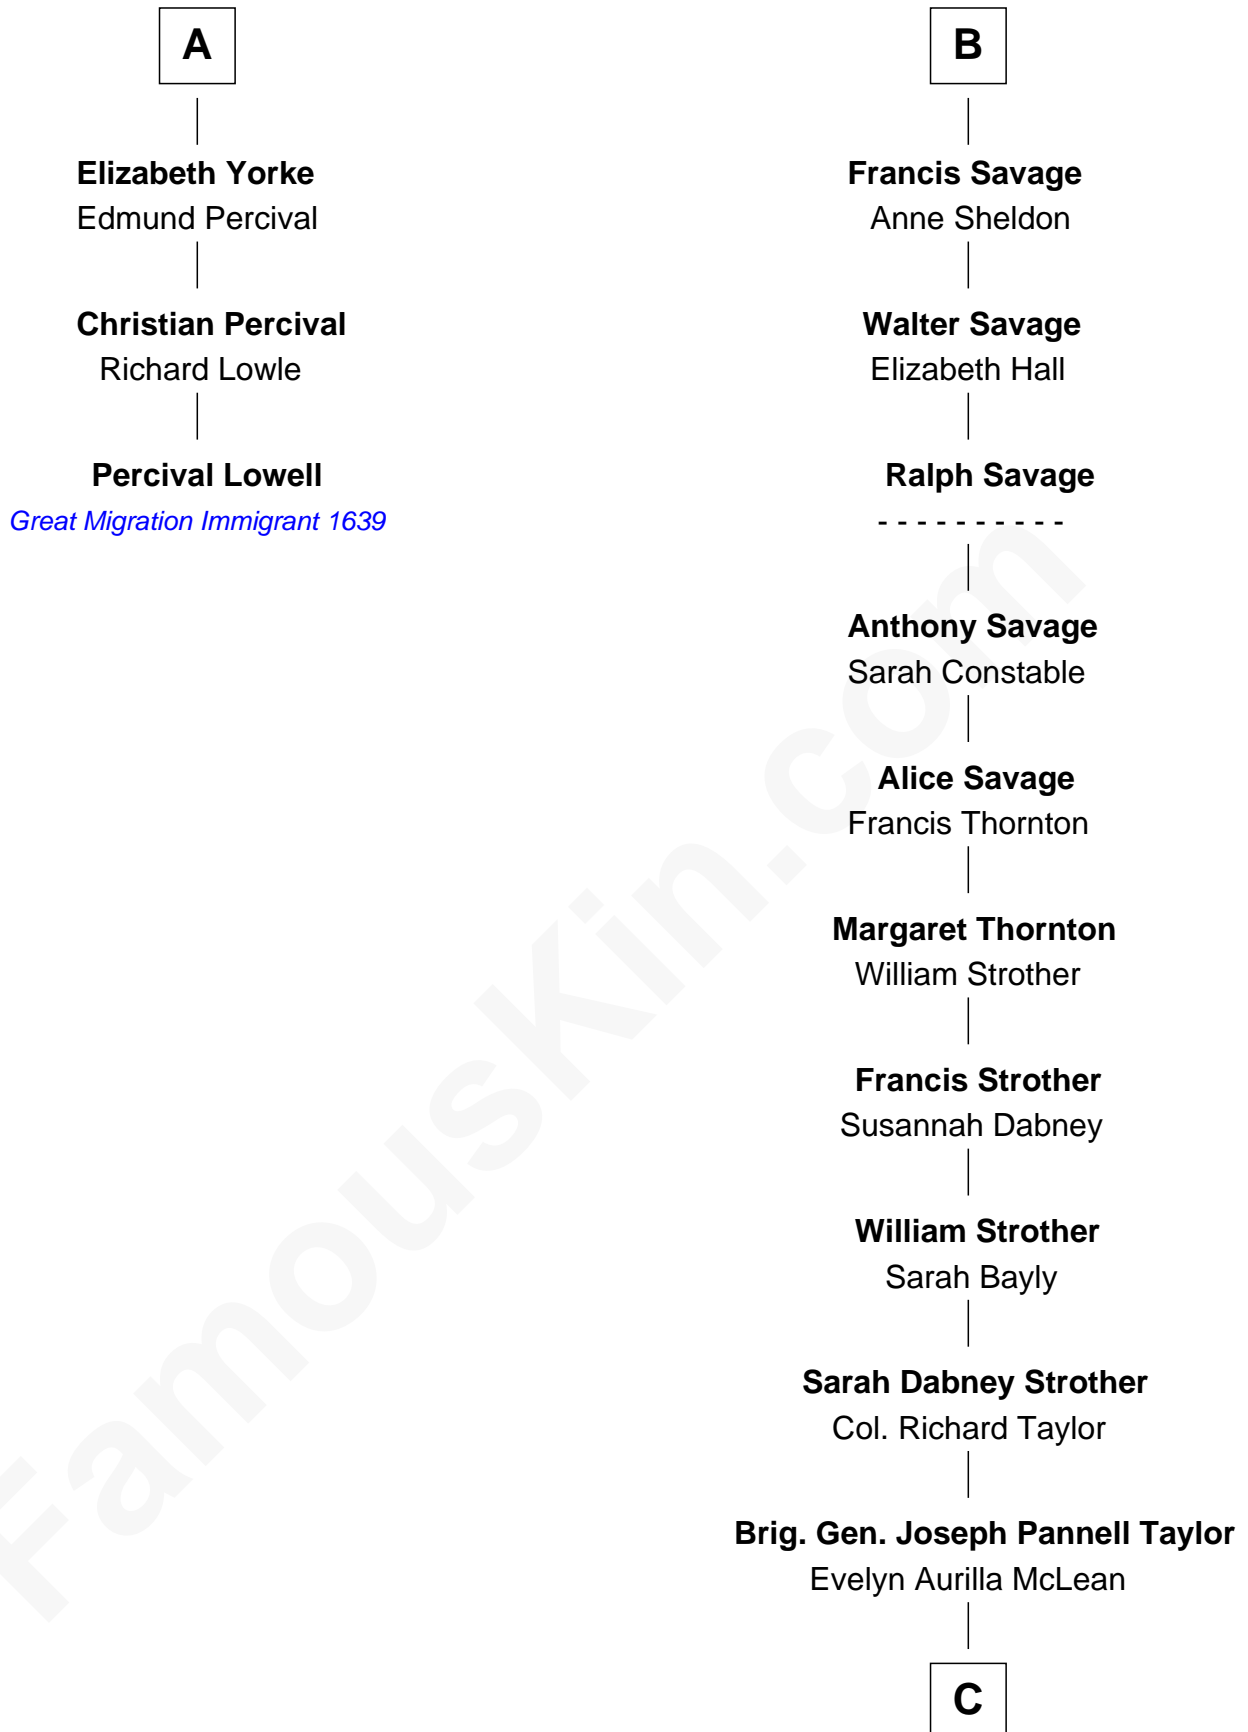

FamousKin.com

Relationship Chart of

Percival Lowell

(c1570 - c1666) Great Migration Immigrant 1639

9th cousin 12 times removed of

Parker Stevenson
TV and Movie Actor

Humphrey de Bohun
Elizabeth Plantagenet

C

Col. Joseph Hancock Taylor

Mary Montgomery Meigs

Evelyn Taylor

Eli Kirk Price

Philip Price

Sarah Meade Harrison

Sarah Meade Price

Richard Stevenson Parker