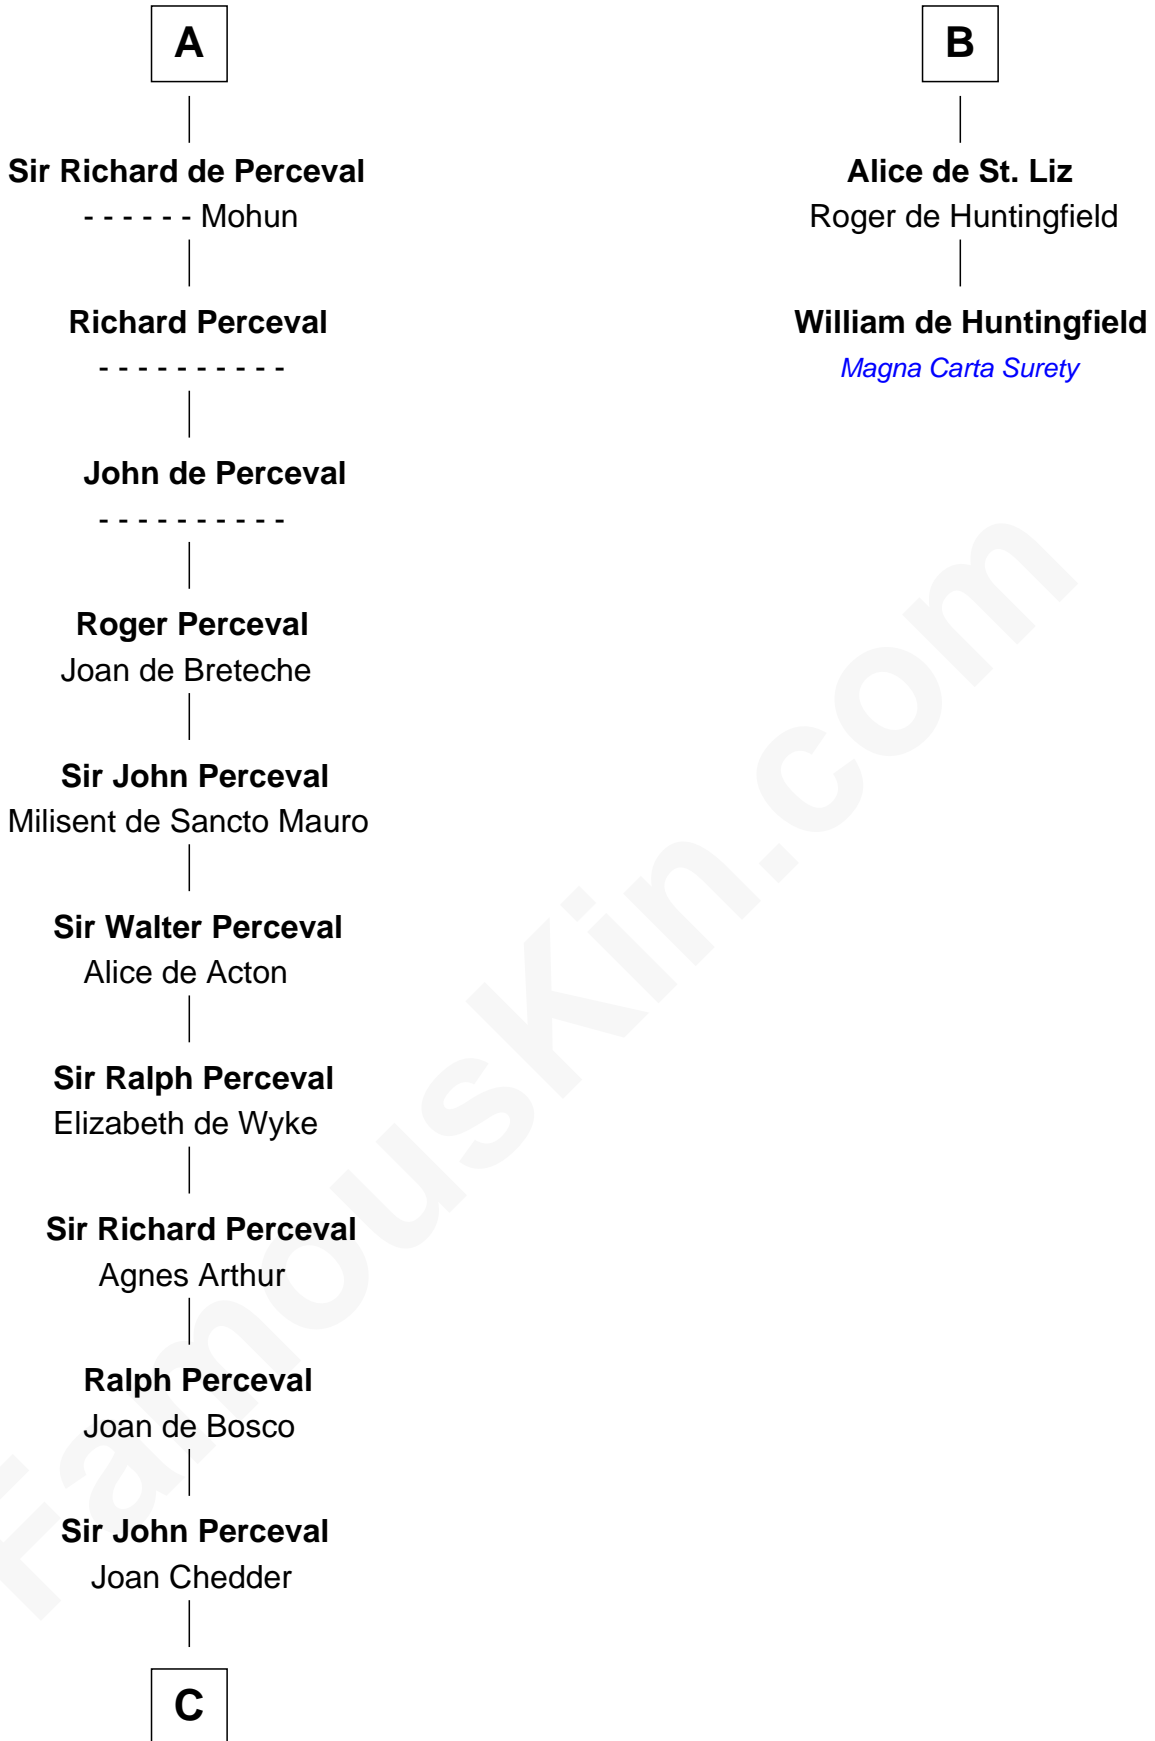

## Relationship Chart of

### Percival Lowell

(c1570 - c1666) Great Migration Immigrant 1639

8th cousin 12 times removed of

**William de Huntingfield**  
Magna Carta Surety

**C**

—  
**Sir James Perceval**

Joan Kenne

—  
**Edmund Percival**

Elizabeth Yorke

—  
**Christian Percival**

Richard Lowle

—  
**Percival Lowell**

*Great Migration Immigrant 1639*

FamousKin.com