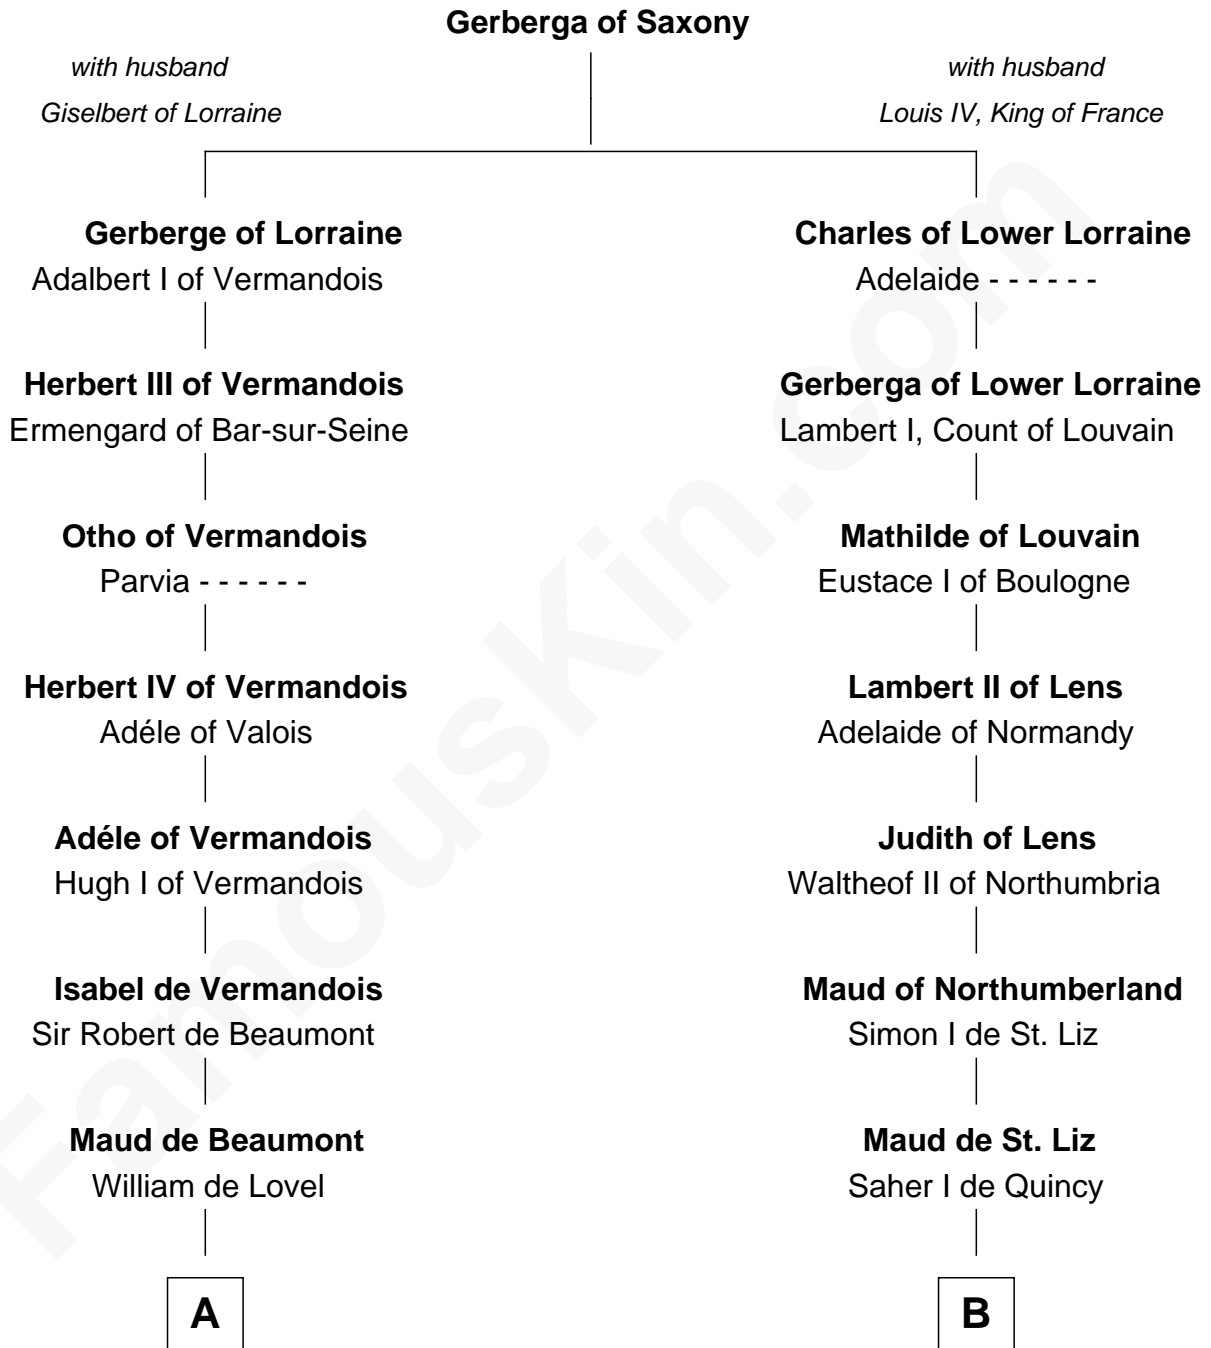

# FamousKin.com

## Relationship Chart of

### Percival Lowell

(c1570 - c1666) Great Migration Immigrant 1639

8th cousin 12 times removed of

**William de Huntingfield**  
Magna Carta Surety

**C**

—  
**Sir James Perceval**

Joan Kenne

—  
**Edmund Percival**

Elizabeth Yorke

—  
**Christian Percival**

Richard Lowle

—  
**Percival Lowell**

*Great Migration Immigrant 1639*

FamousKin.com