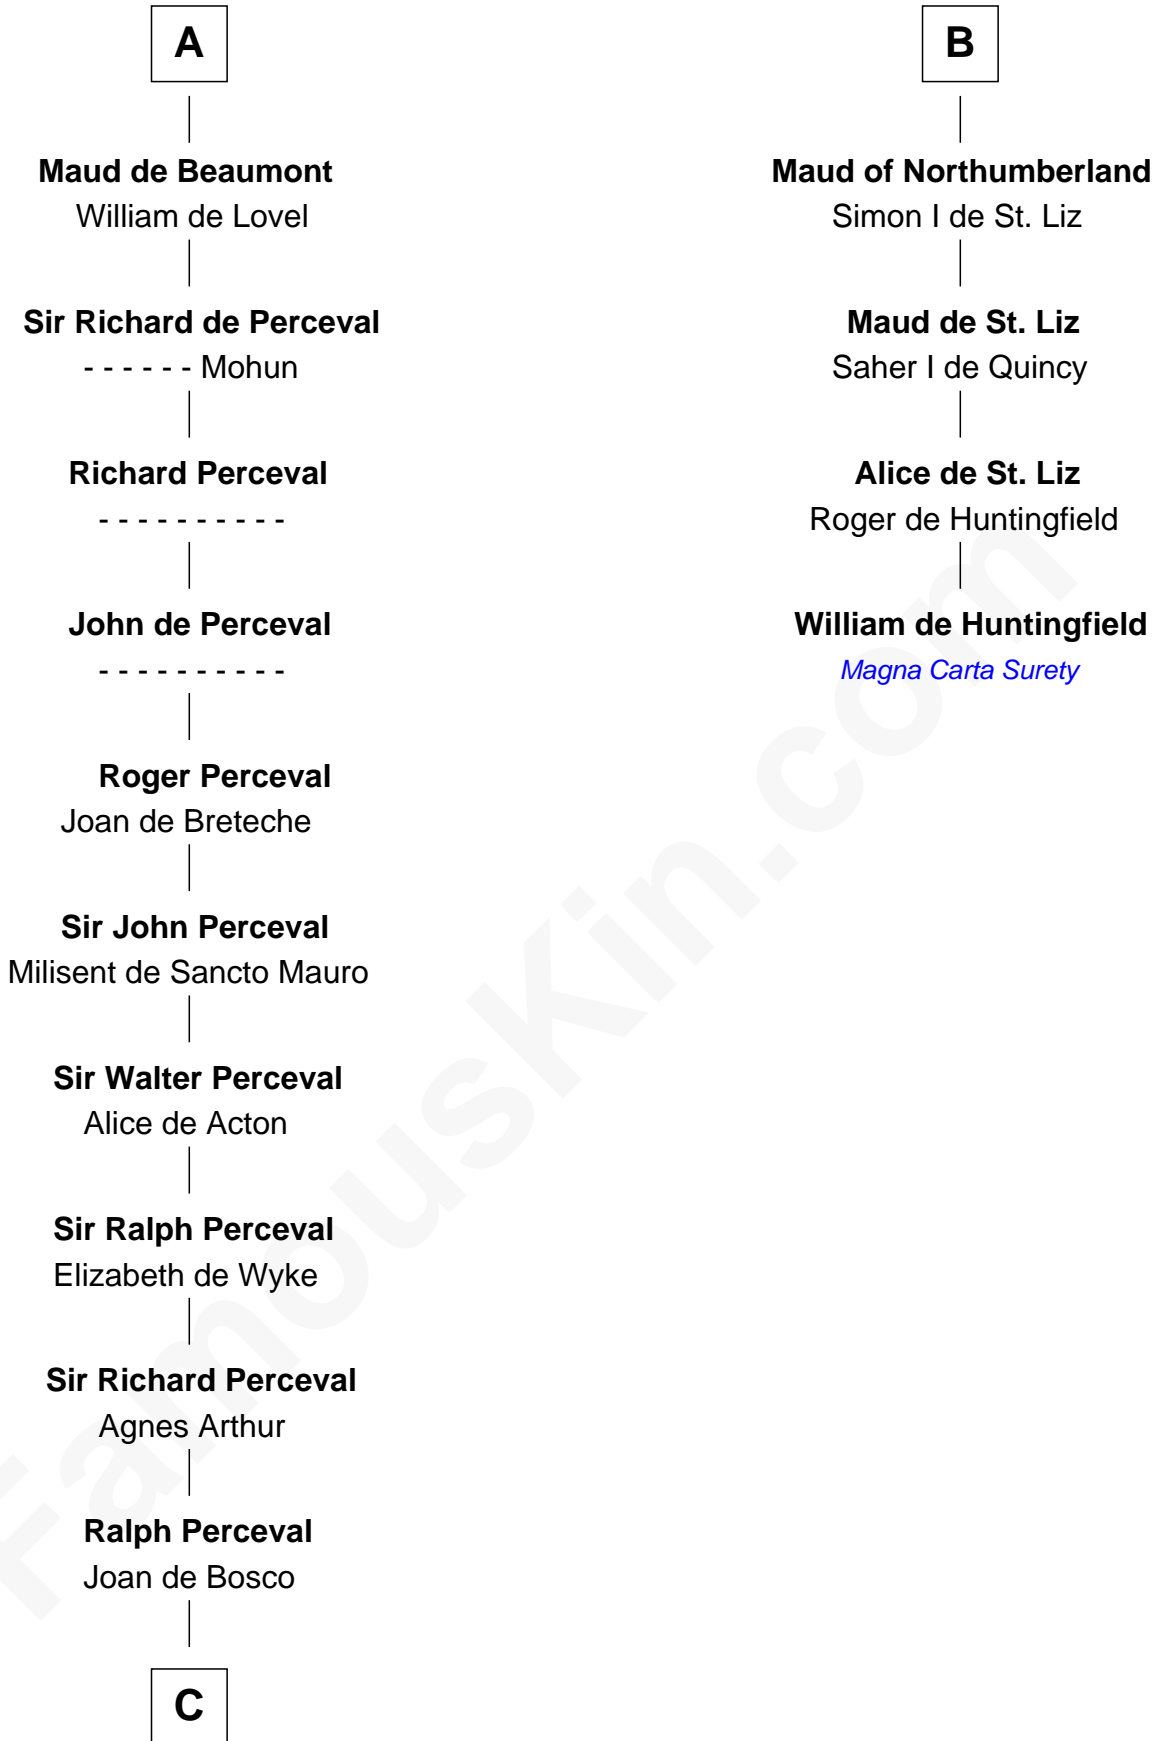

FamousKin.com

Relationship Chart of

Percival Lowell

(c1570 - c1666) Great Migration Immigrant 1639

10th cousin 11 times removed of

William de Huntingfield
Magna Carta Surety

Dietrich of Westphalia

Reinhild - - - - -

Henry the Fowler

Gerberga of Saxony

Louis IV, King of France

Charles of Lower Lorraine

Adelaide - - - - -

Gerberga of Lower Lorraine

Lambert I, Count of Louvain

Mathilde of Louvain

Eustace I of Boulogne

Lambert II of Lens

Adelaide of Normandy

Judith of Lens

Waltheof II of Northumbria

B

C

—
Sir John Perceval

Great Migration Immigrant 1639

FamousKin.com