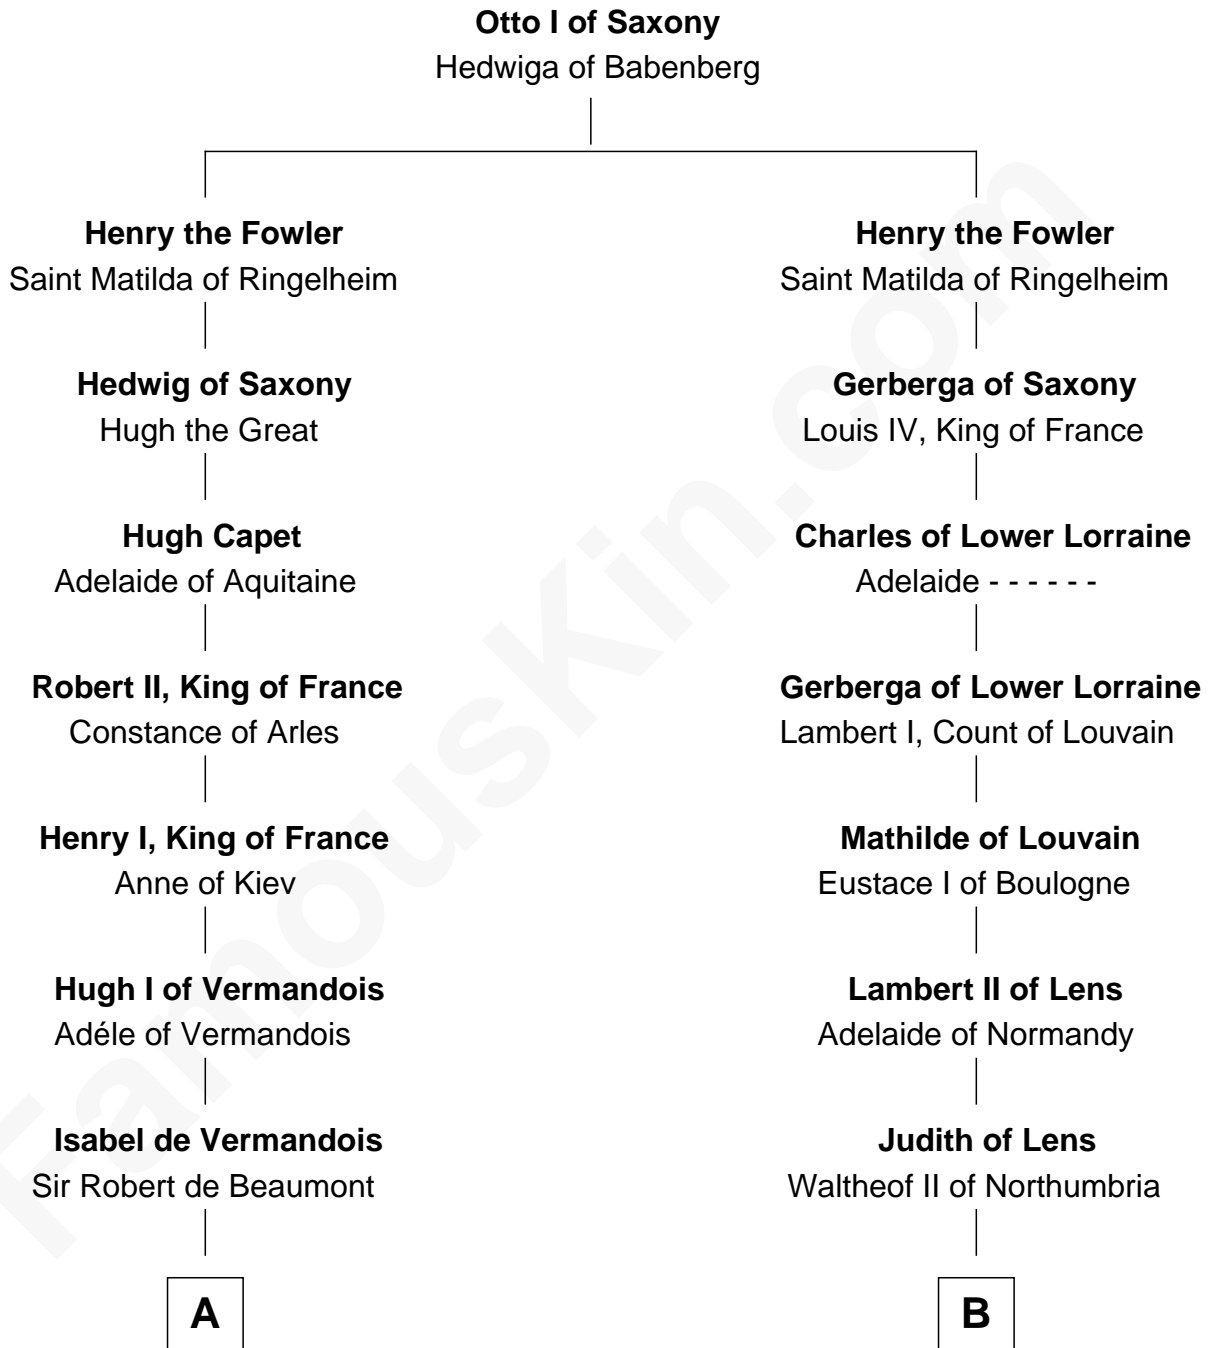

FamousKin.com

Relationship Chart of

Percival Lowell

(c1570 - c1666) Great Migration Immigrant 1639

10th cousin 11 times removed of

William de Huntingfield
Magna Carta Surety

C

—
Sir John Perceval

Joan Chedder

—
Sir James Perceval

Joan Kenne

—
Edmund Percival

Elizabeth Yorke

—
Christian Percival

Richard Lowle

—
Percival Lowell

Great Migration Immigrant 1639

FamousKin.com