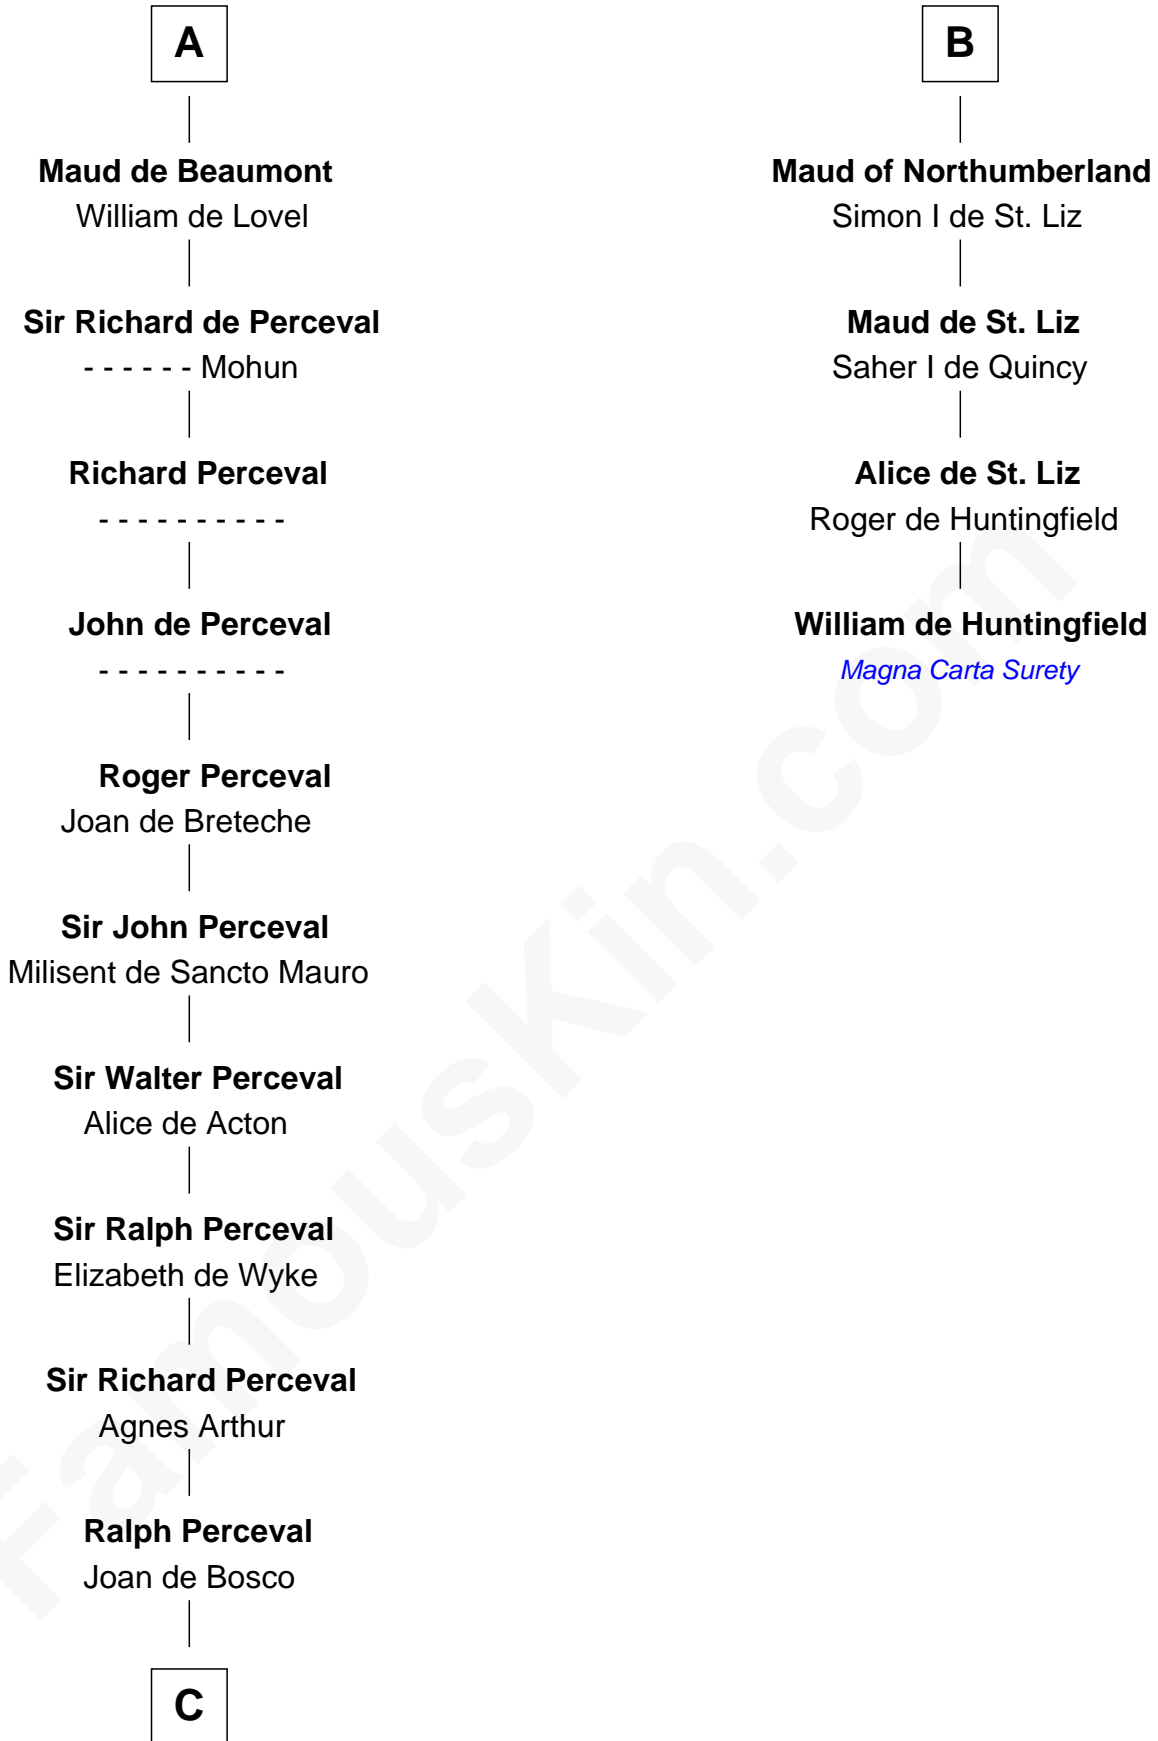

FamousKin.com

Relationship Chart of

Percival Lowell

(c1570 - c1666) Great Migration Immigrant 1639

10th cousin 11 times removed of

William de Huntingfield
Magna Carta Surety

C

—
Sir John Perceval

Joan Chedder

—
Sir James Perceval

Joan Kenne

—
Edmund Percival

Elizabeth Yorke

—
Christian Percival

Richard Lowle

—
Percival Lowell

Great Migration Immigrant 1639

FamousKin.com