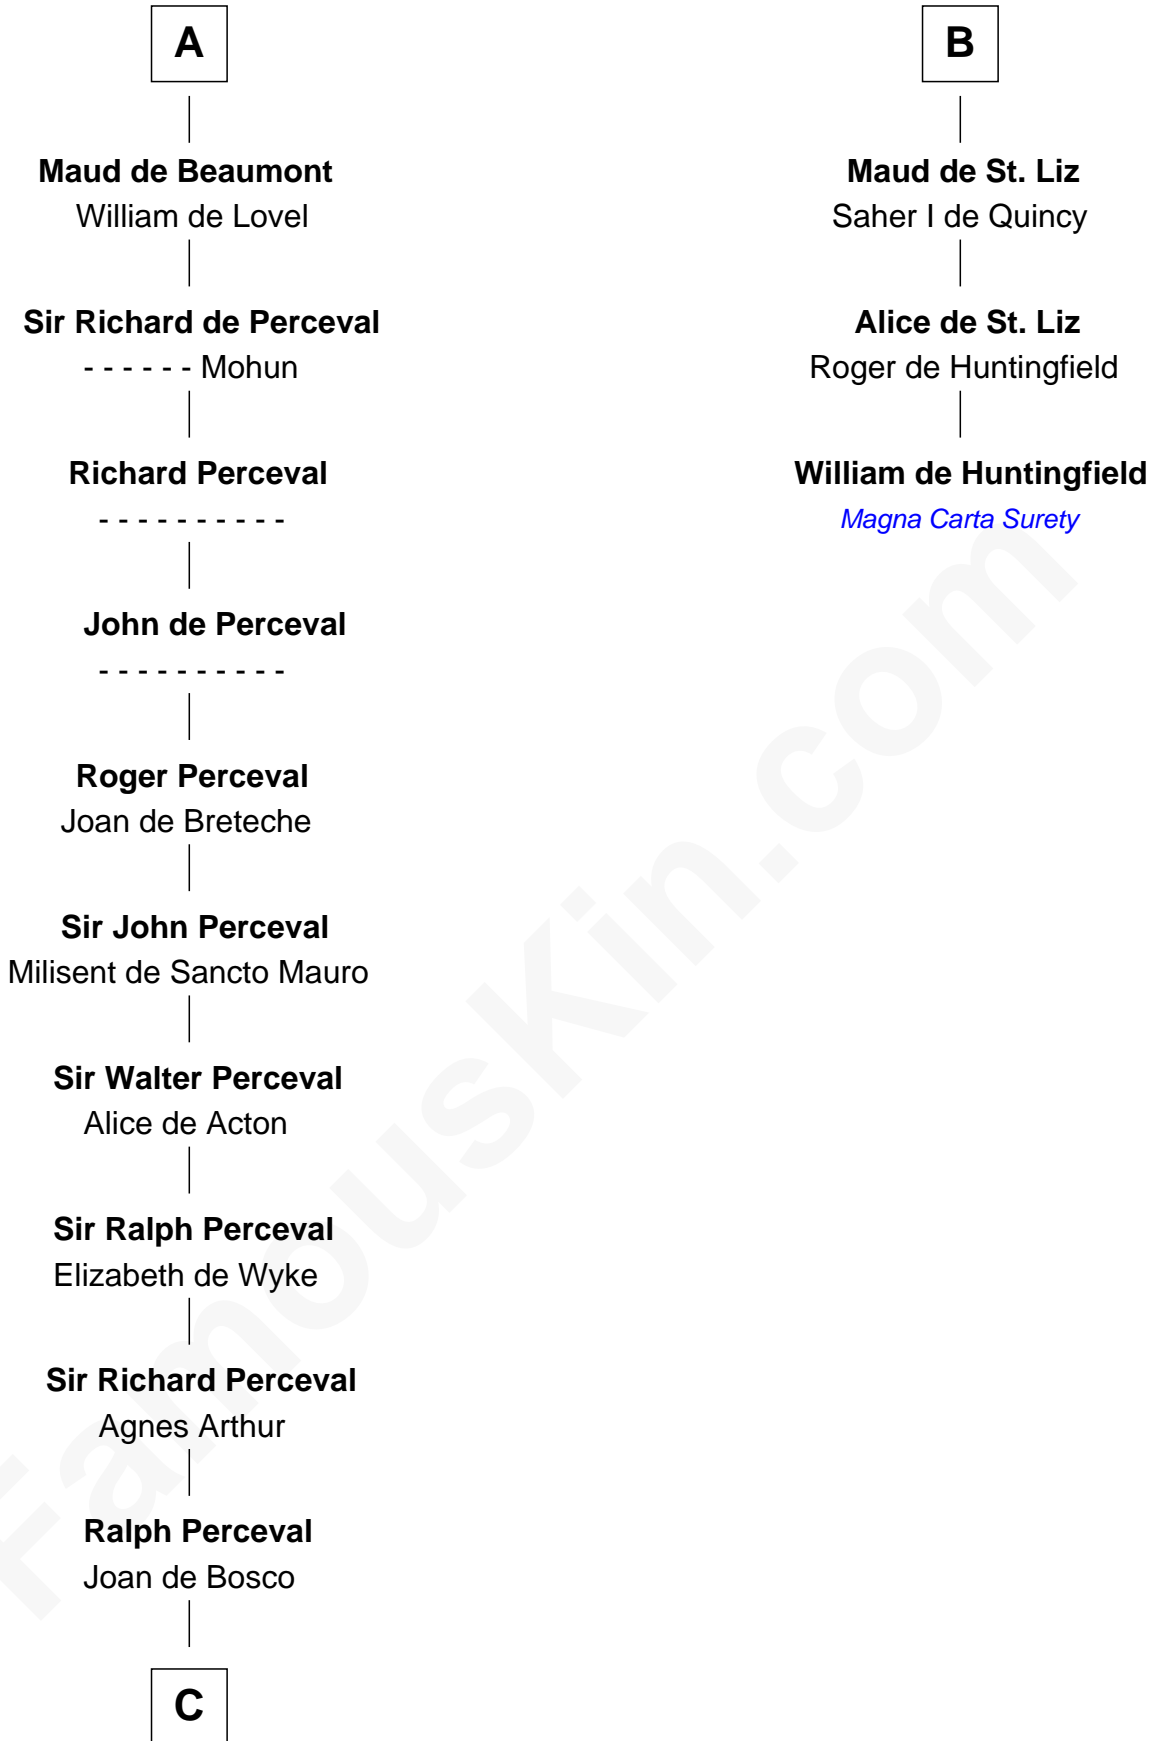

FamousKin.com

Relationship Chart of

Percival Lowell

(c1570 - c1666) Great Migration Immigrant 1639

9th cousin 12 times removed of

William de Huntingfield
Magna Carta Surety

C

—
Sir John Perceval

Great Migration Immigrant 1639

FamousKin.com