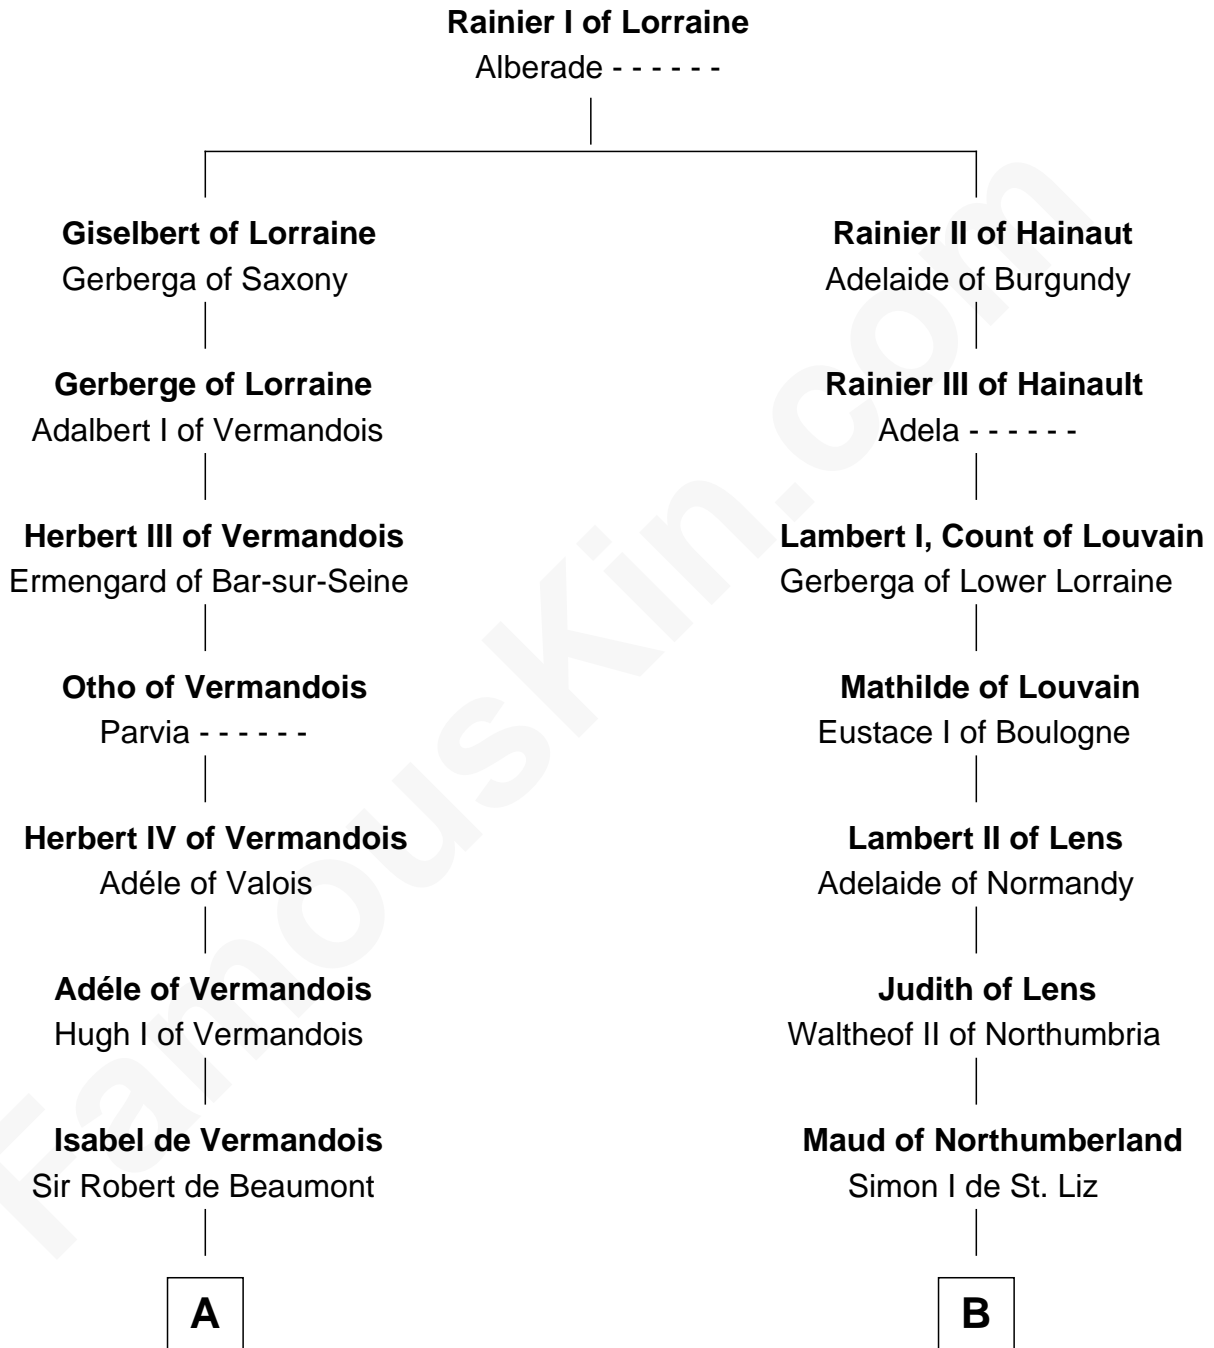

FamousKin.com

Relationship Chart of

Percival Lowell

(c1570 - c1666) Great Migration Immigrant 1639

9th cousin 12 times removed of

William de Huntingfield
Magna Carta Surety

C

—
Sir John Perceval

Joan Chedder

—
Sir James Perceval

Joan Kenne

—
Edmund Percival

Elizabeth Yorke

—
Christian Percival

Richard Lowle

—
Percival Lowell

Great Migration Immigrant 1639

FamousKin.com