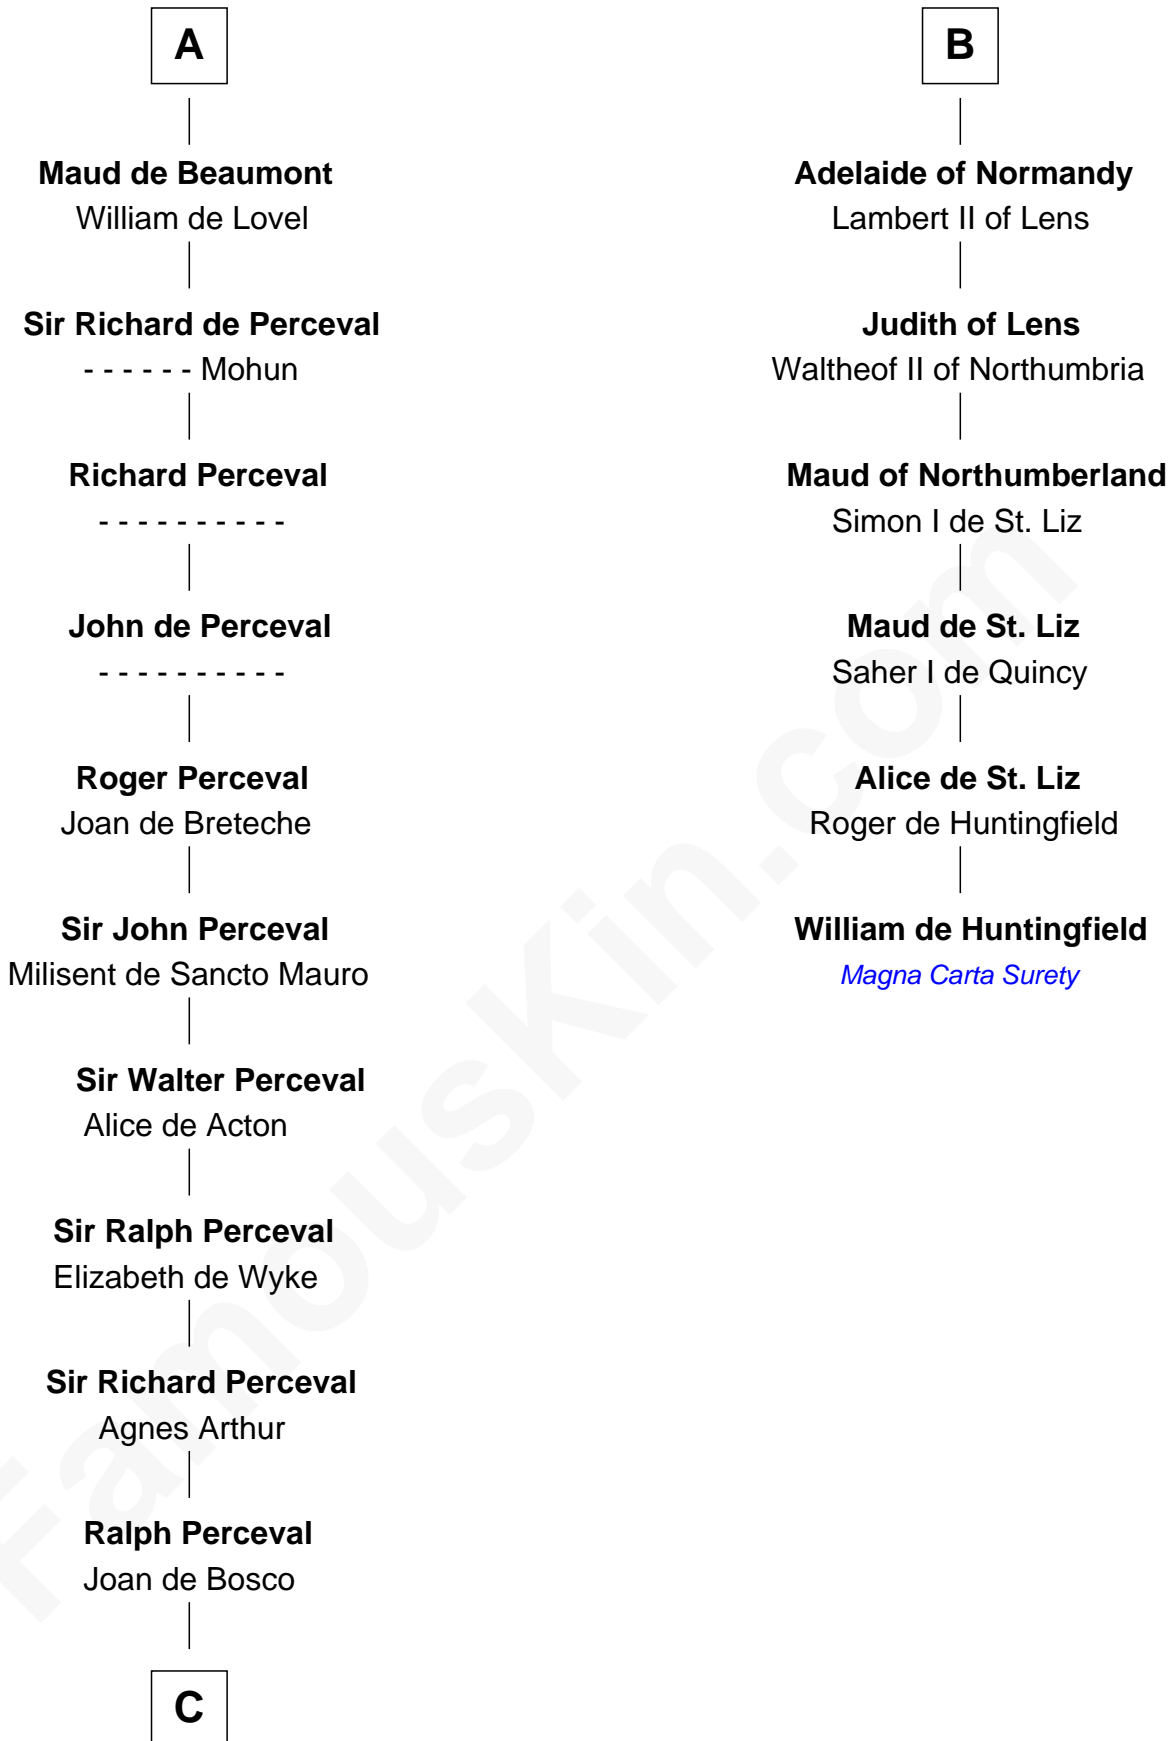

# FamousKin.com Relationship Chart of Percival Lowell

(c1570 - c1666) Great Migration Immigrant 1639

12th cousin 9 times removed of

**William de Huntingfield**  
*Magna Carta Surety*

**Robert the Strong**

**C**

—  
**Sir John Perceval**

Joan Chedder

—  
**Sir James Perceval**

Joan Kenne

—  
**Edmund Percival**

Elizabeth Yorke

—  
**Christian Percival**

Richard Lowle

—  
**Percival Lowell**

*Great Migration Immigrant 1639*

FamousKin.com