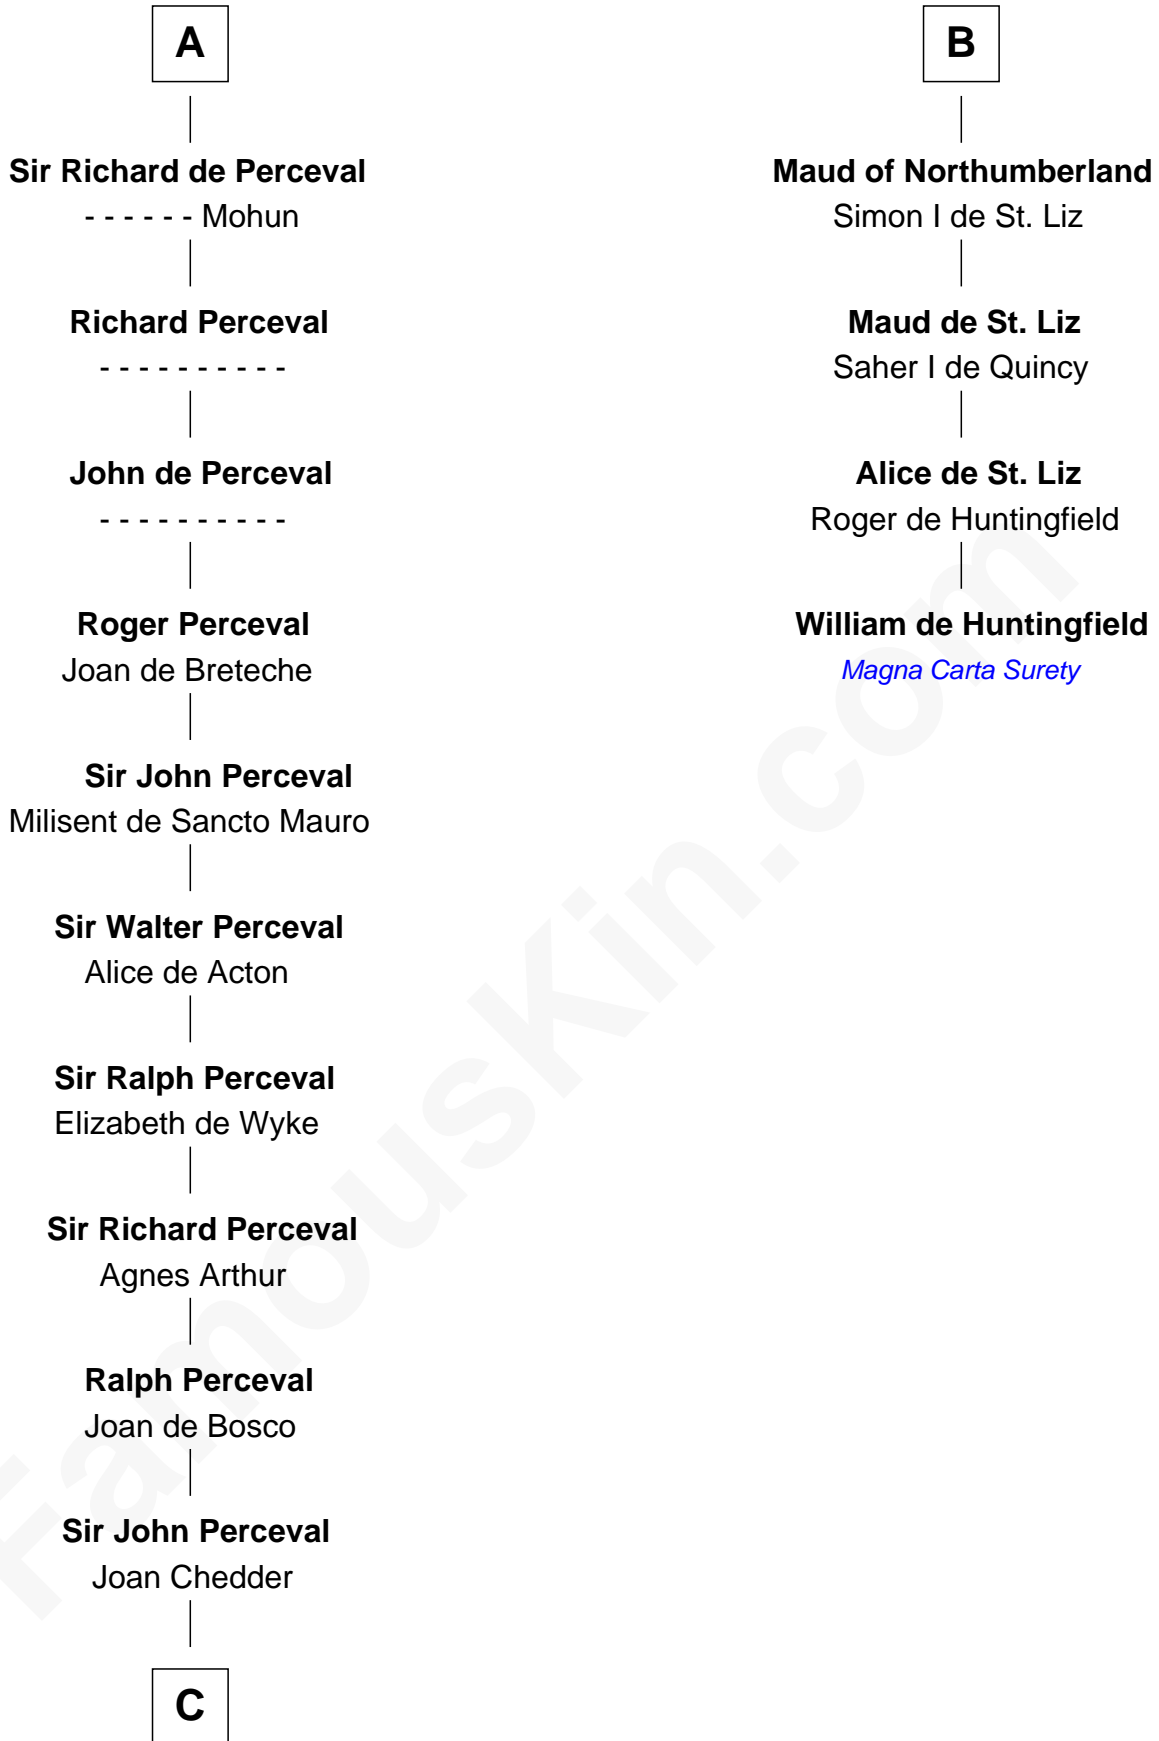

FamousKin.com

Relationship Chart of

Percival Lowell

(c1570 - c1666) Great Migration Immigrant 1639

10th cousin 10 times removed of

William de Huntingfield
Magna Carta Surety

Fulk I of Anjou

Fulk II of Anjou
Gerberga of Maine

Adelaide of Anjou
William I of Provence

Constance of Arles
Robert II, King of France

Henry I, King of France
Anne of Kiev

Hugh I of Vermandois
Adèle of Vermandois

Isabel de Vermandois
Sir Robert de Beaumont

Maud de Beaumont
William de Lovel

A

Fulk II of Anjou
Gerberga of Maine

Geoffroi I Grisegonelle
Adele of Troyes

Ermengarde of Anjou
Conan I of Brittany

Judith of Brittany
Richard II of Normandy

Robert I of Normandy
Herleve of Falaise

Adelaide of Normandy
Lambert II of Lens

Judith of Lens
Waltheof II of Northumbria

B

C

—
Sir James Perceval

Joan Kenne

—
Edmund Percival

Elizabeth Yorke