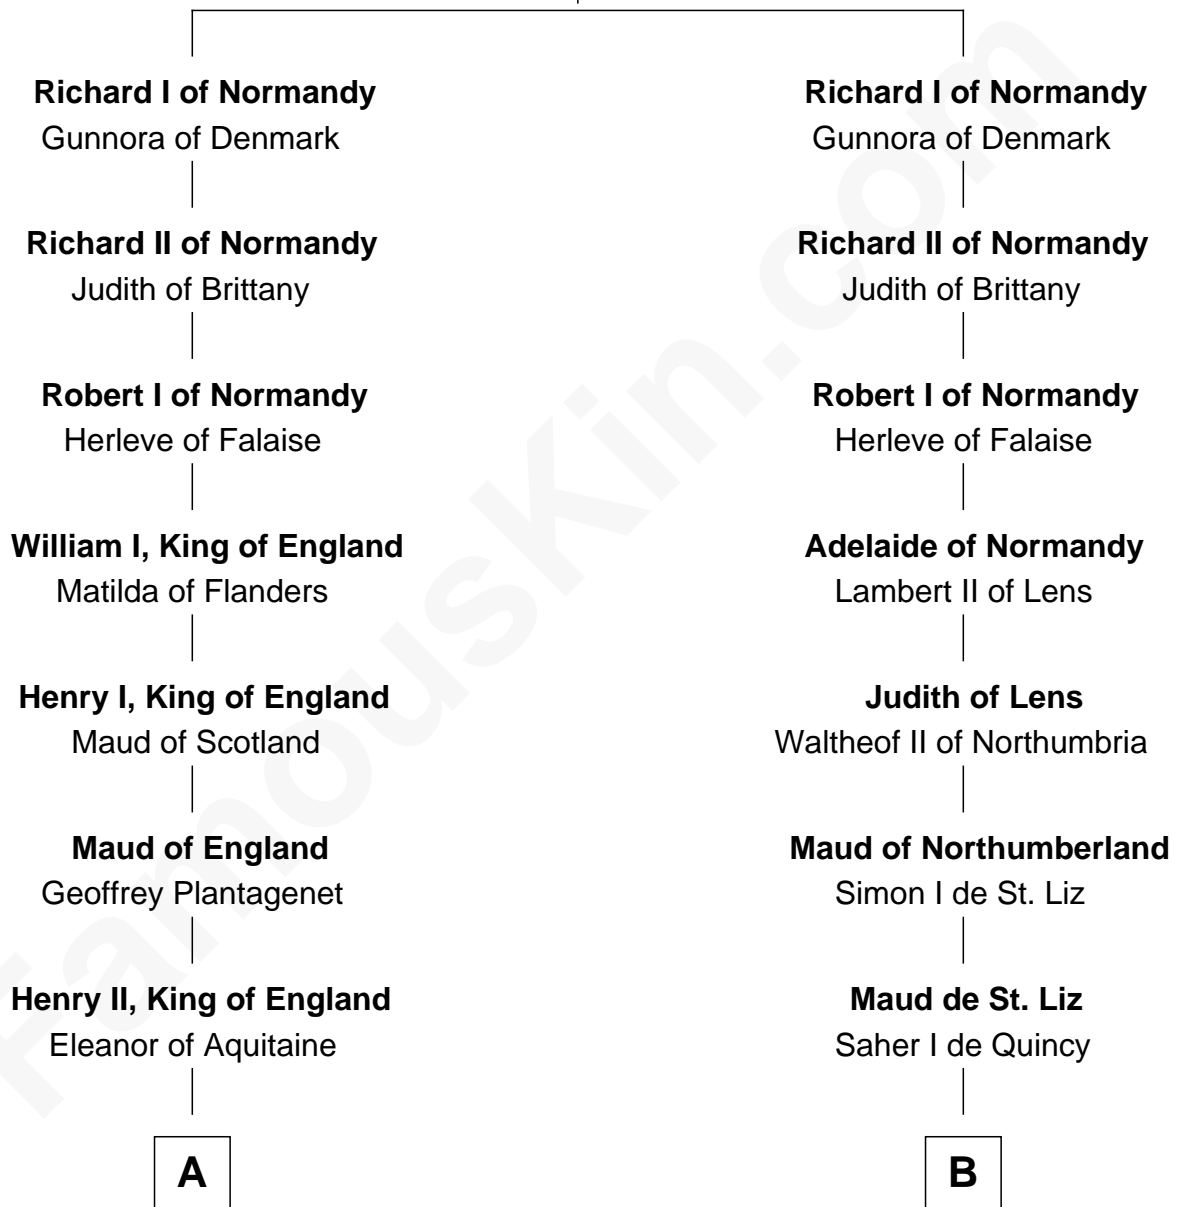

## Relationship Chart of

### Percival Lowell

(c1570 - c1666) Great Migration Immigrant 1639

8th cousin 12 times removed of

**William de Huntingfield**  
Magna Carta Surety

**William I of Normandy**  
Sprota of Bretagn

**C**

—  
**Eleanor Luttrell**

Roger Yorke

—  
**Elizabeth Yorke**

Edmund Percival

—  
**Christian Percival**

Richard Lowle

—  
**Percival Lowell**

*Great Migration Immigrant 1639*

FamousKin.com