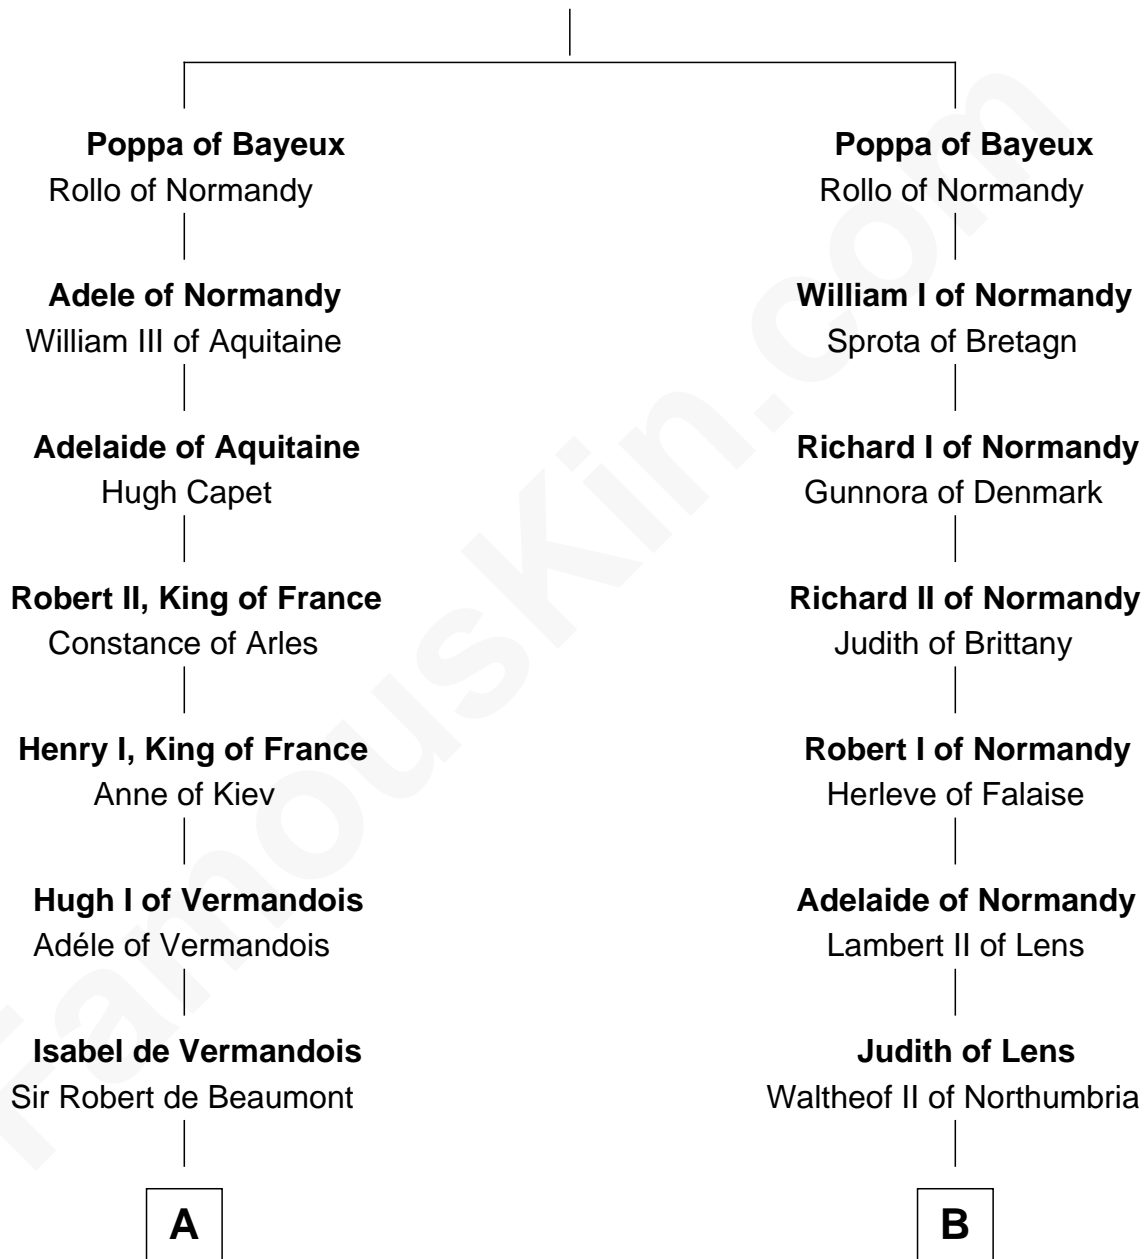

## Relationship Chart of

### Percival Lowell

(c1570 - c1666) Great Migration Immigrant 1639

10th cousin 11 times removed of

**William de Huntingfield**  
Magna Carta Surety

**Berengar of Bayeux**

**C**

—  
**Sir John Perceval**

Joan Chedder

—  
**Sir James Perceval**

Joan Kenne

—  
**Edmund Percival**

Elizabeth Yorke

—  
**Christian Percival**

Richard Lowle

—  
**Percival Lowell**

*Great Migration Immigrant 1639*