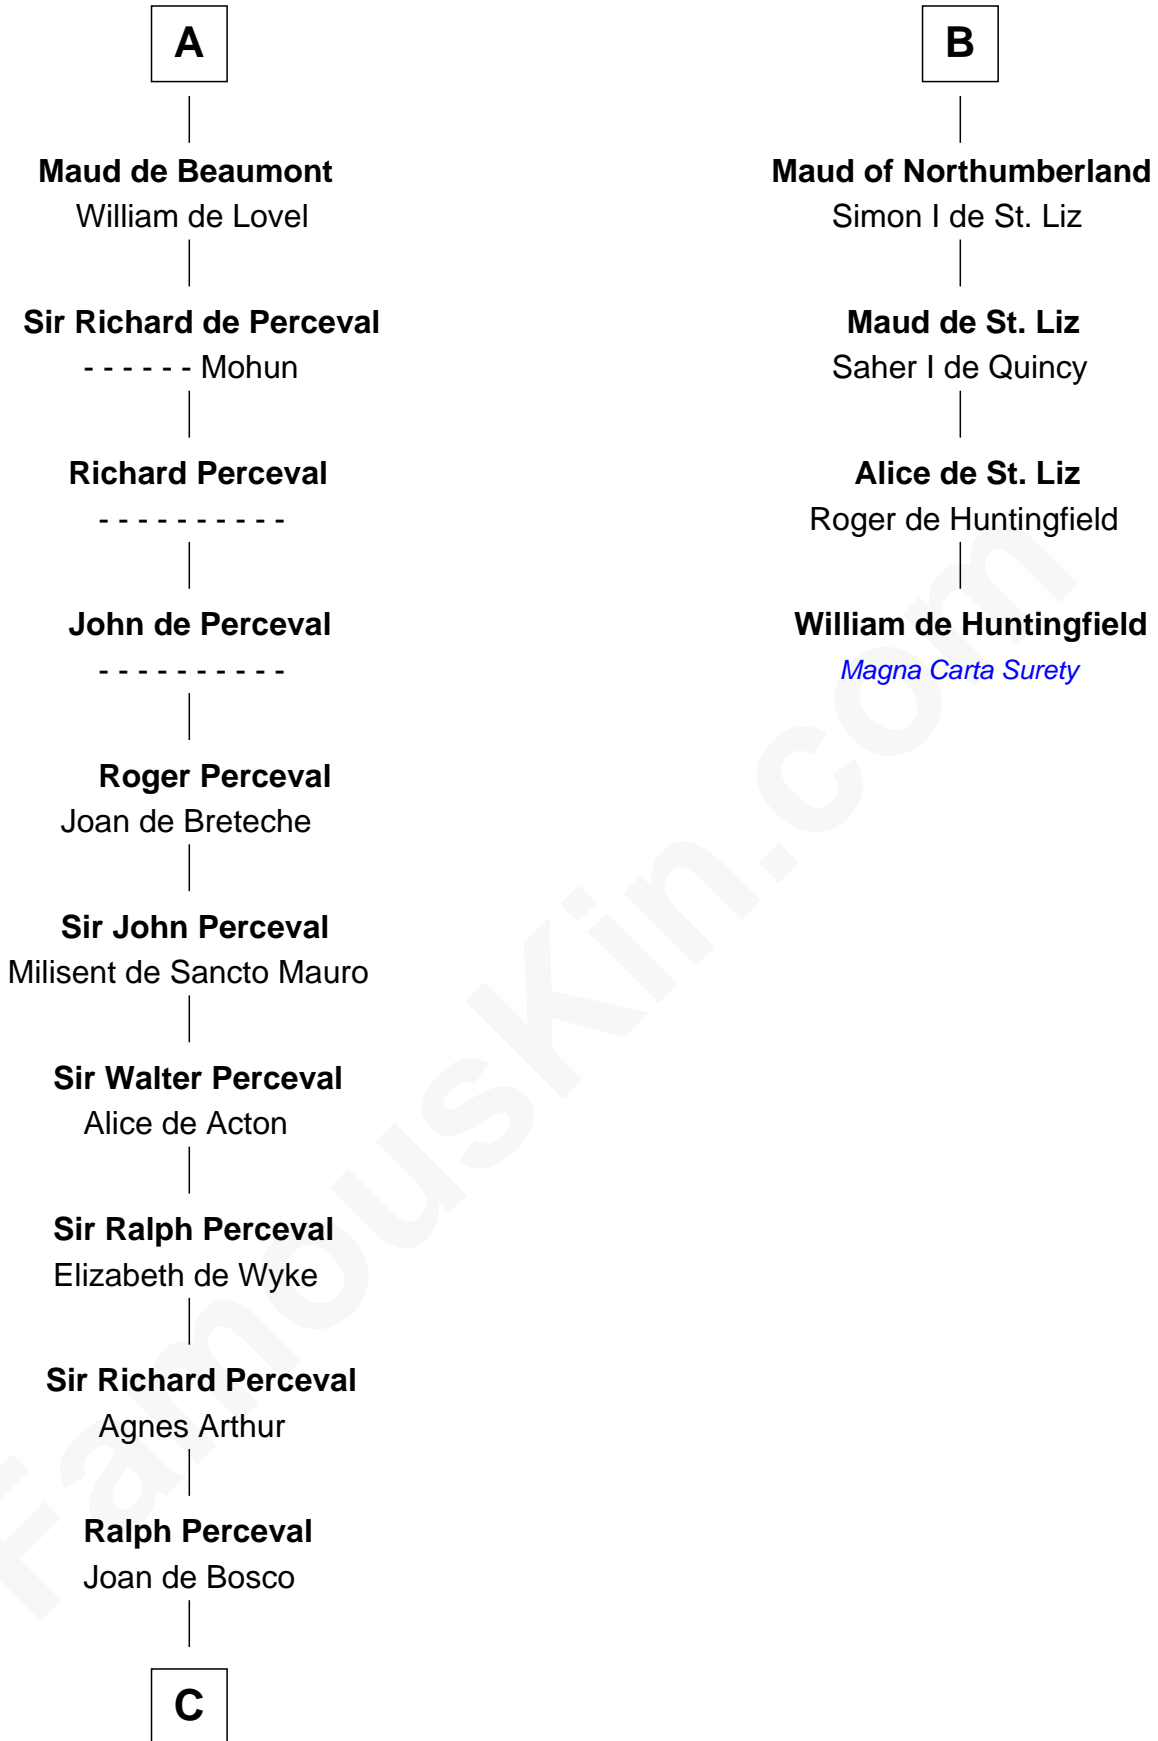

## Relationship Chart of

### Percival Lowell

(c1570 - c1666) Great Migration Immigrant 1639

10th cousin 11 times removed of

**William de Huntingfield**  
Magna Carta Surety

**Berengar of Bayeux**

**C**

—  
**Sir John Perceval**

Joan Chedder

—  
**Sir James Perceval**

Joan Kenne

—  
**Edmund Percival**

Elizabeth Yorke

—  
**Christian Percival**

Richard Lowle

—  
**Percival Lowell**

*Great Migration Immigrant 1639*