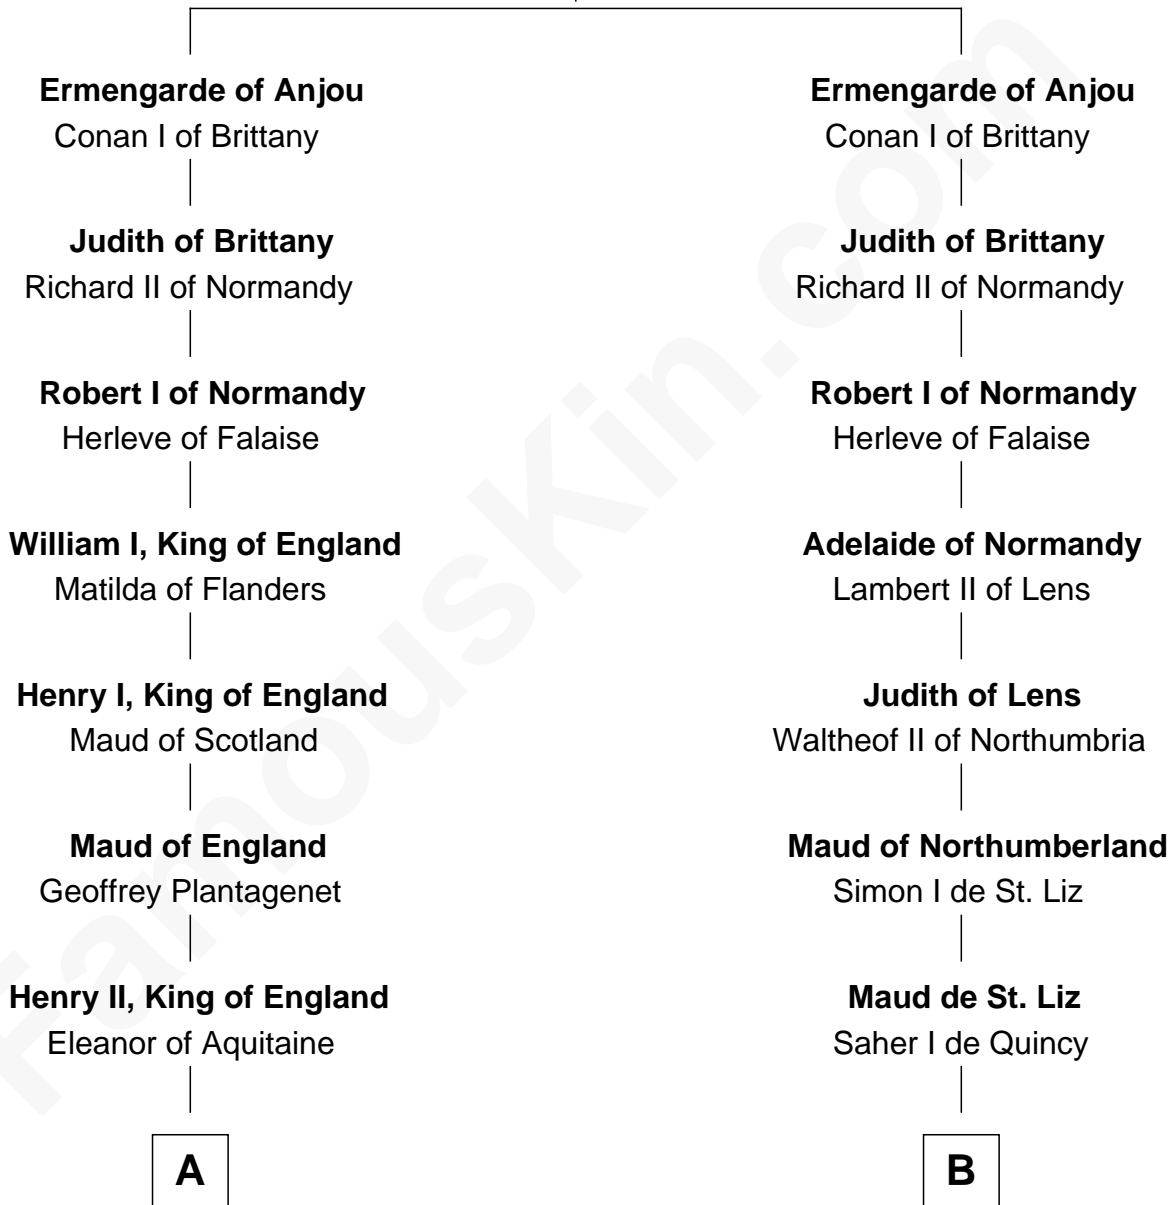

FamousKin.com
Relationship Chart of
Percival Lowell

(c1570 - c1666) Great Migration Immigrant 1639

8th cousin 12 times removed of

William de Huntingfield
Magna Carta Surety

Geoffroi I Grisegonelle
 Adele of Troyes

Great Migration Immigrant 1639

FamousKin.com