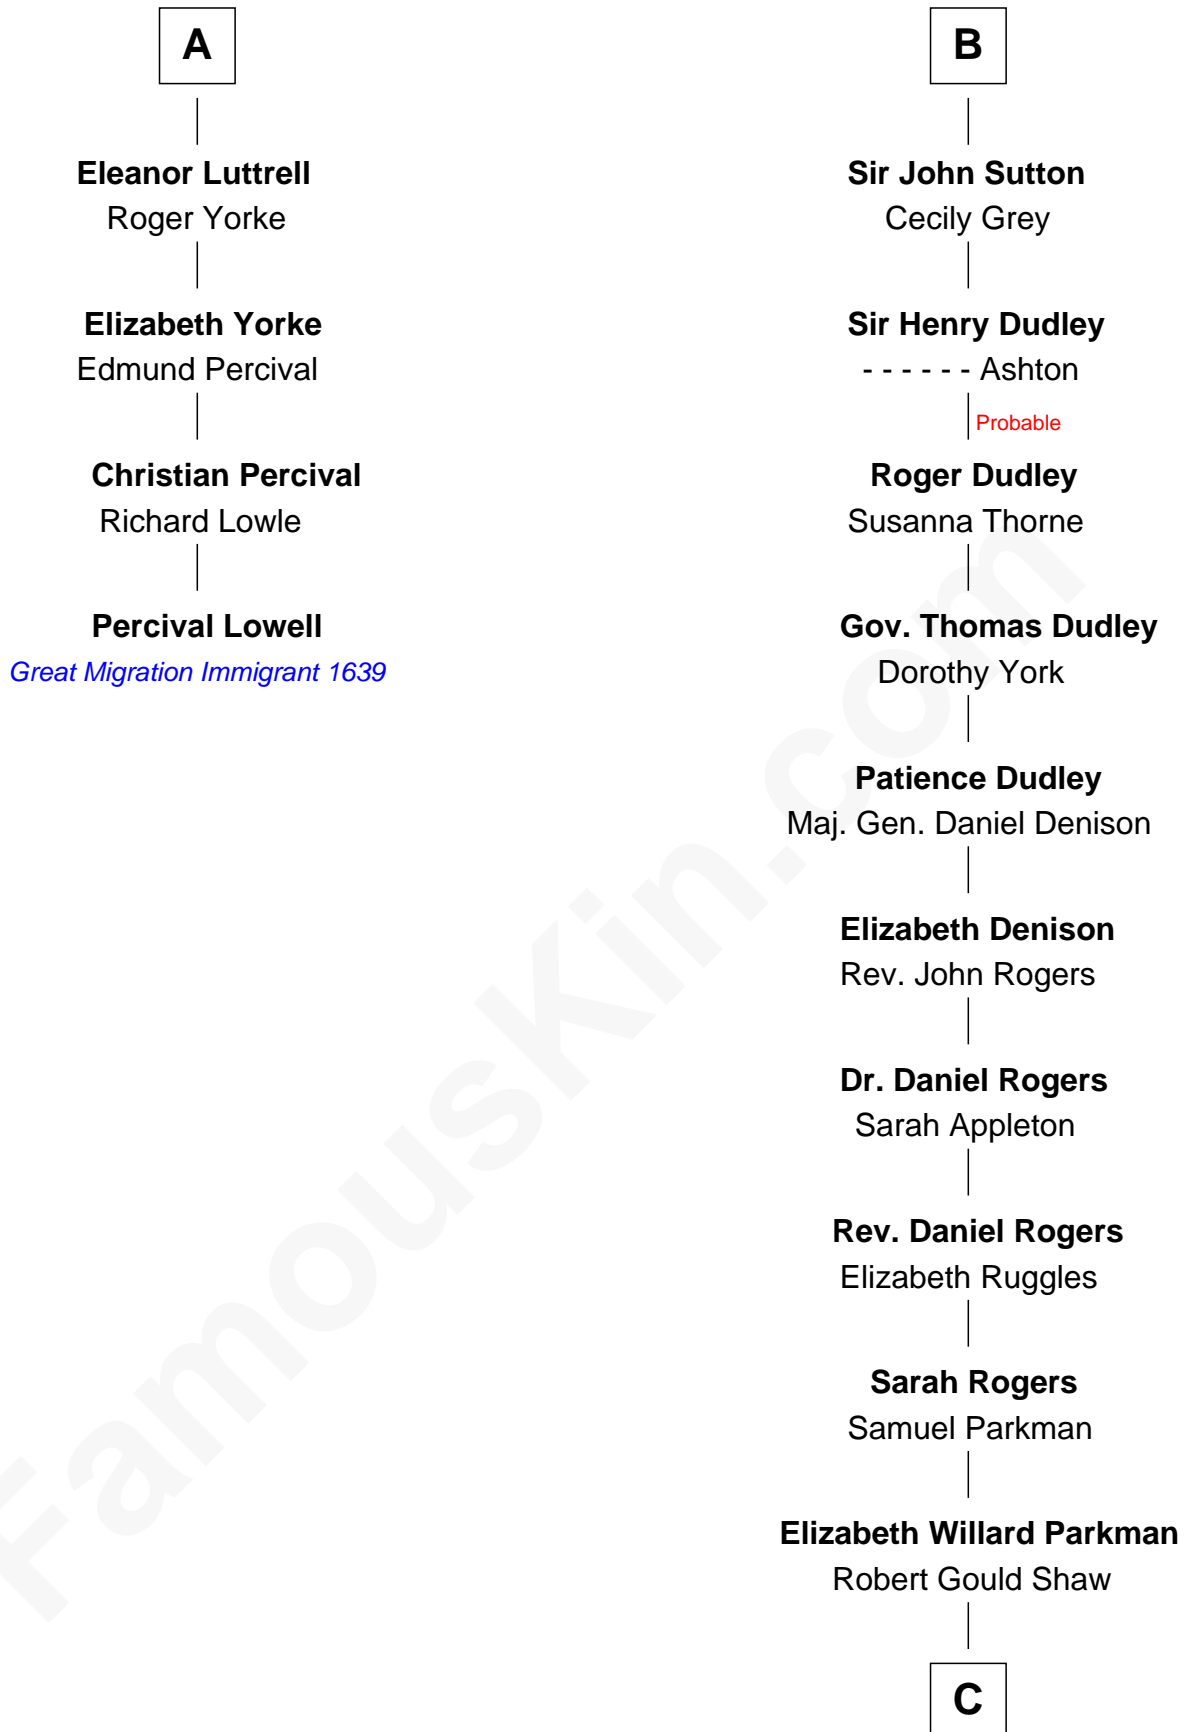

FamousKin.com

Relationship Chart of

Percival Lowell

(c1570 - c1666) Great Migration Immigrant 1639

10th cousin 8 times removed of

Colonel Robert Gould Shaw

U.S. Civil War leader of film "Glory" fame

C

Francis George Shaw

Sarah Blake Sturgis

Colonel Robert Gould Shaw

Main character in film "Glory"

FamousKin.com