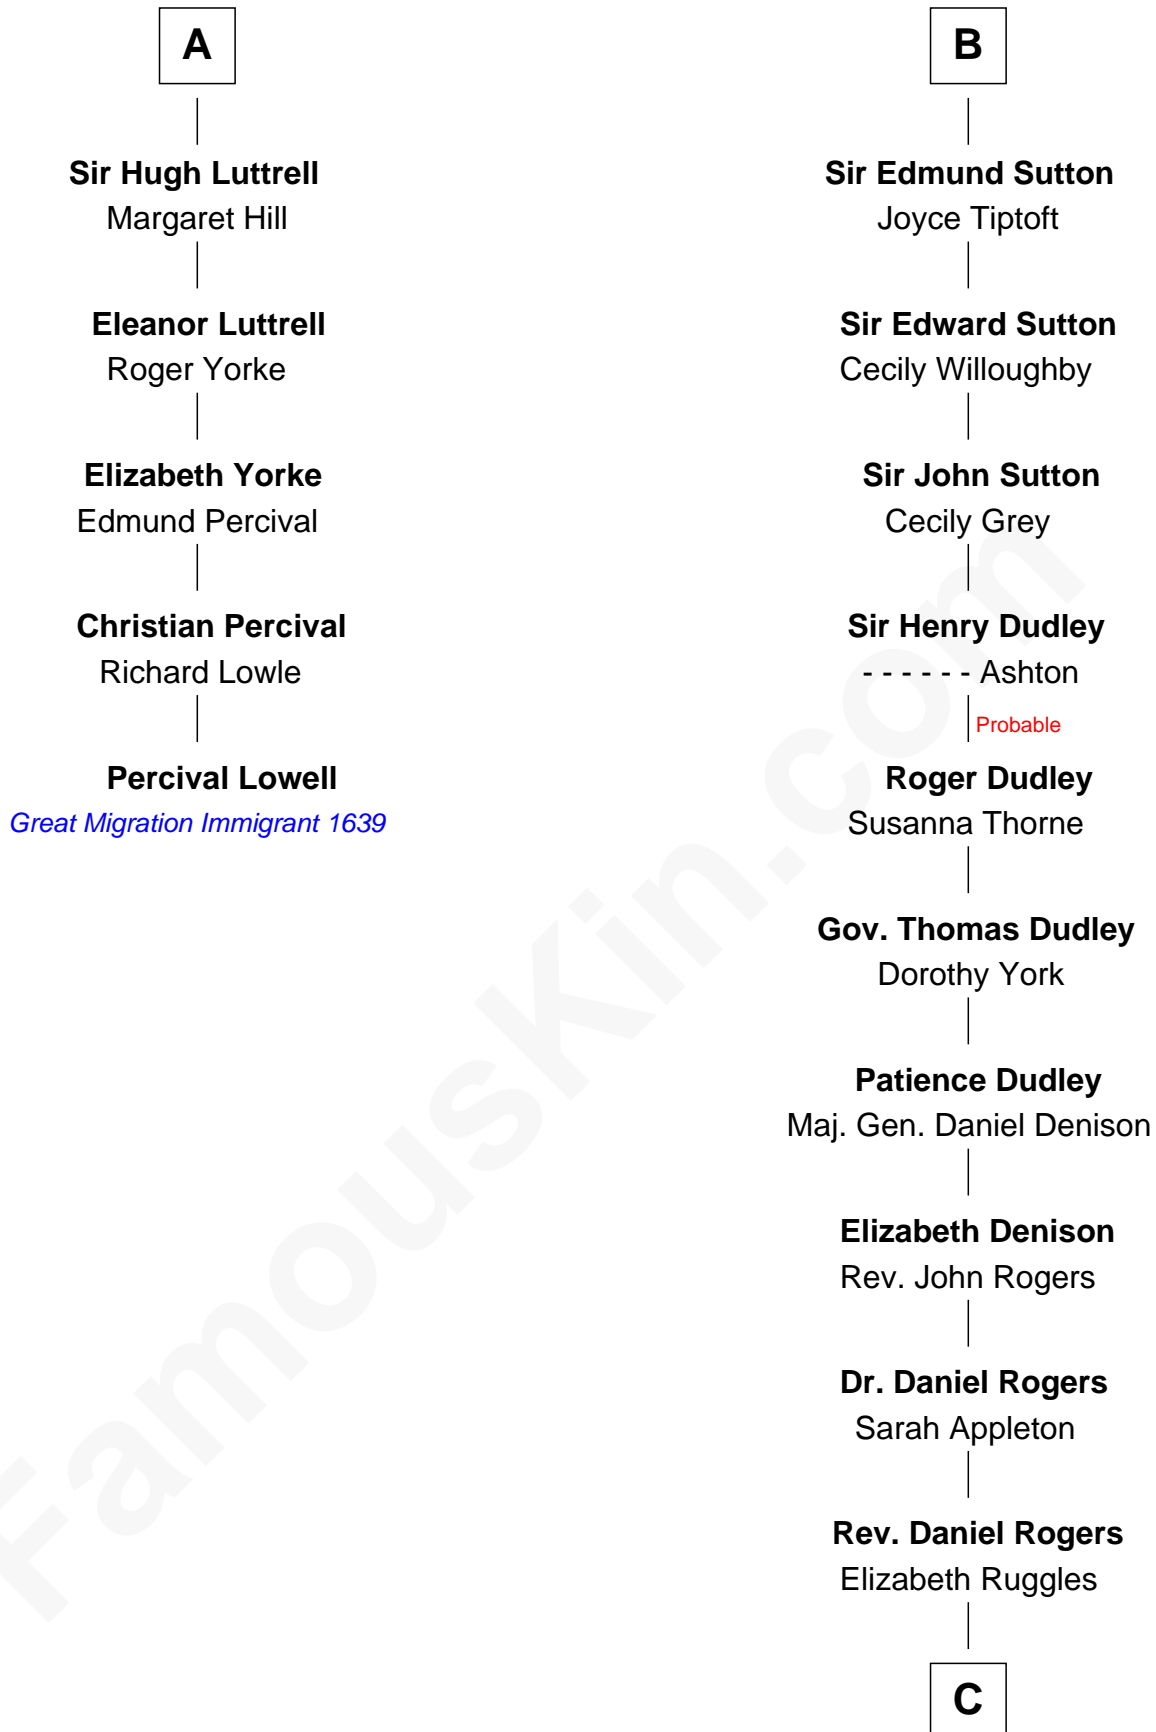

FamousKin.com

Relationship Chart of

Percival Lowell

(c1570 - c1666) Great Migration Immigrant 1639

11th cousin 9 times removed of

Colonel Robert Gould Shaw

U.S. Civil War leader of film "Glory" fame

Sir Hugh le Despencer

Aveline Basset

Eleanor le Despencer

Sir Hugh de Courtenay

Sir Hugh de Courtenay

Agnes de St. John

Sir Hugh de Courtnay

Margaret de Bohun

Elizabeth de Courtnay

Alice le Despenser

Sir John Sutton

Sir John Sutton

Constance Blount

Sir John Sutton

Elizabeth Berkeley

B

C

—
Sarah Rogers
Samuel Parkman

—
Elizabeth Willard Parkman
Robert Gould Shaw

—
Francis George Shaw
Sarah Blake Sturgis

—
Colonel Robert Gould Shaw
Main character in film "Glory"