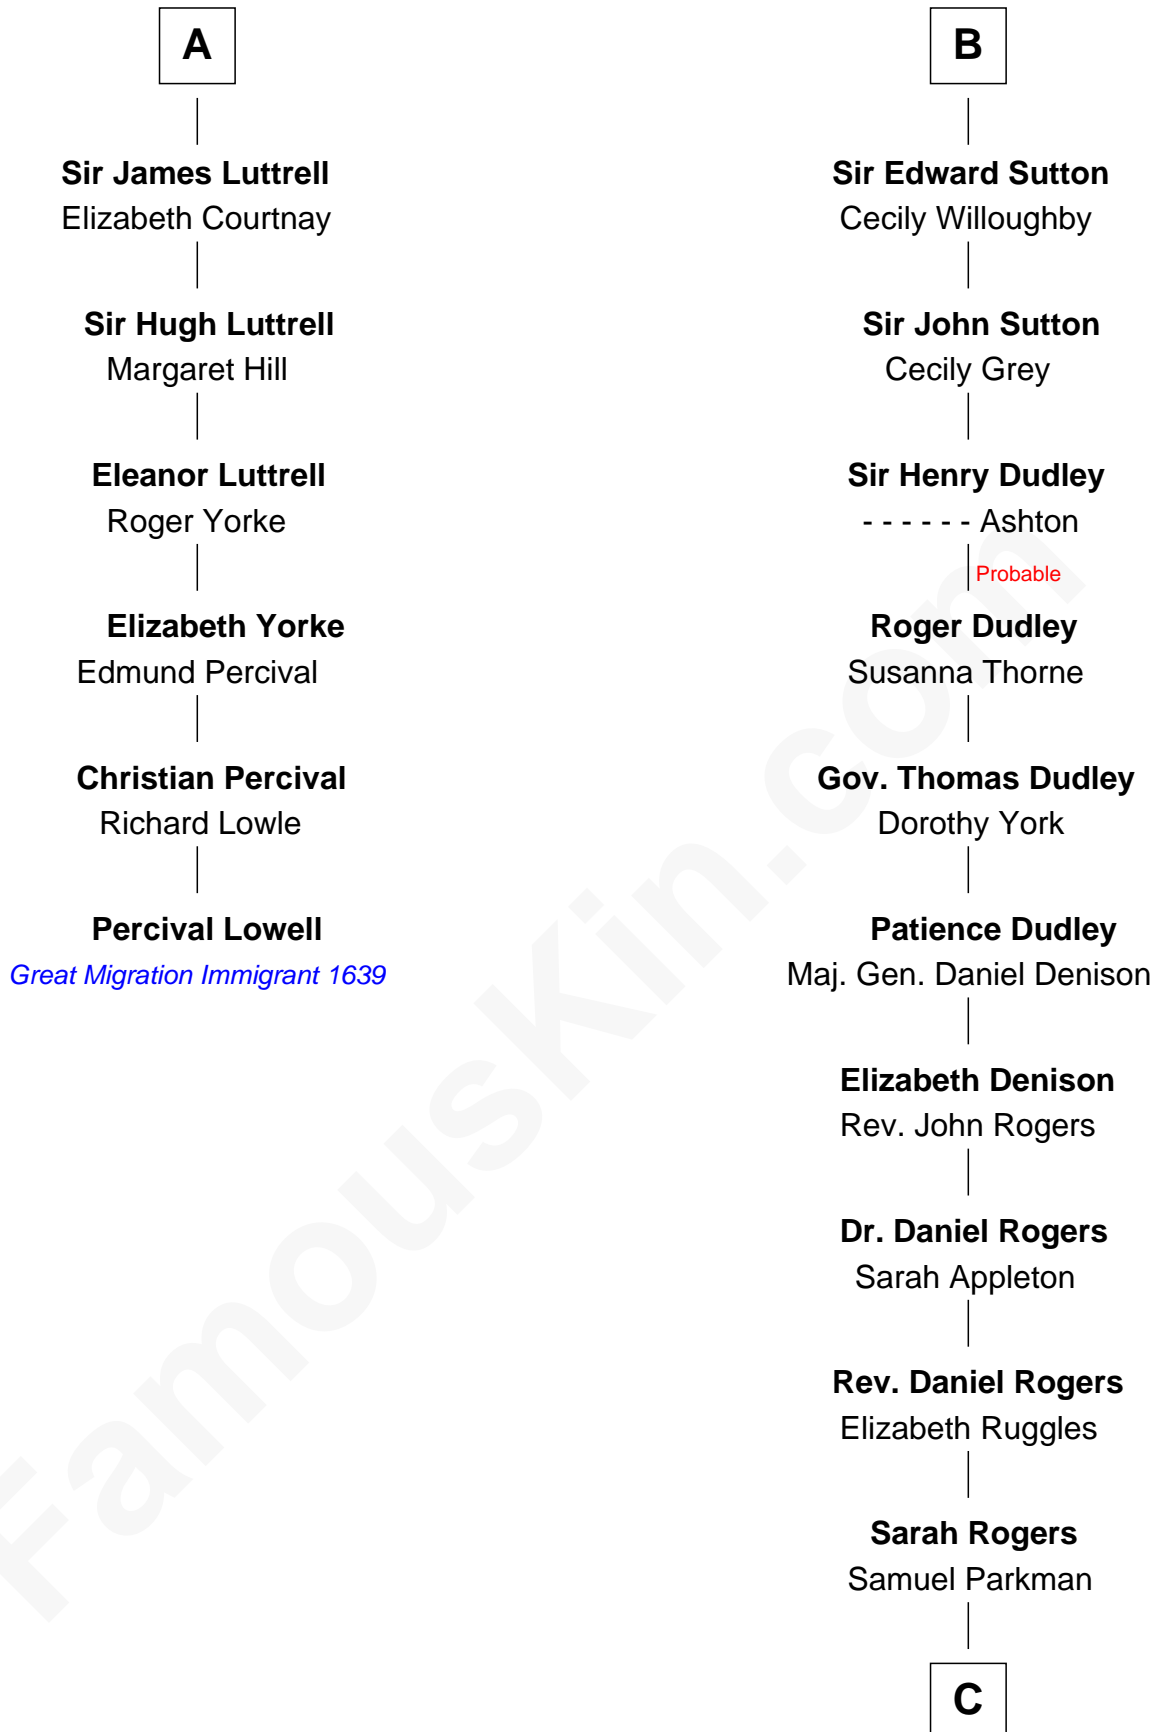

FamousKin.com

Relationship Chart of

Percival Lowell

(c1570 - c1666) Great Migration Immigrant 1639

12th cousin 7 times removed of

Colonel Robert Gould Shaw

U.S. Civil War leader of film "Glory" fame

William de Braiose

Eva Marshal

Eleanor de Braiose
Sir Humphrey de Bohun

Humphrey de Bohun
Maud de Fiennes

Humphrey de Bohun
Elizabeth Plantagenet

Margaret de Bohun
Sir Hugh de Courtnay

Elizabeth de Courtnay
Sir Andrew Luttrell

Sir Hugh Luttrell
Catherine de Beaumont

Sir John Luttrell
Margaret Touchet

A

Eve de Braiose
Sir William de Cantilupe

Milicent de Cantilupe
Eudo la Zouche

Eve la Zouche
Sir Maurice de Berkeley

Thomas de Berkeley
Katherine de Clyvedon

Sir John Berkeley
Elizabeth Betteshorne

Elizabeth Berkeley
Sir John Sutton

Sir Edmund Sutton
Joyce Tiptoft

B

C

Elizabeth Willard Parkman

Robert Gould Shaw

Francis George Shaw