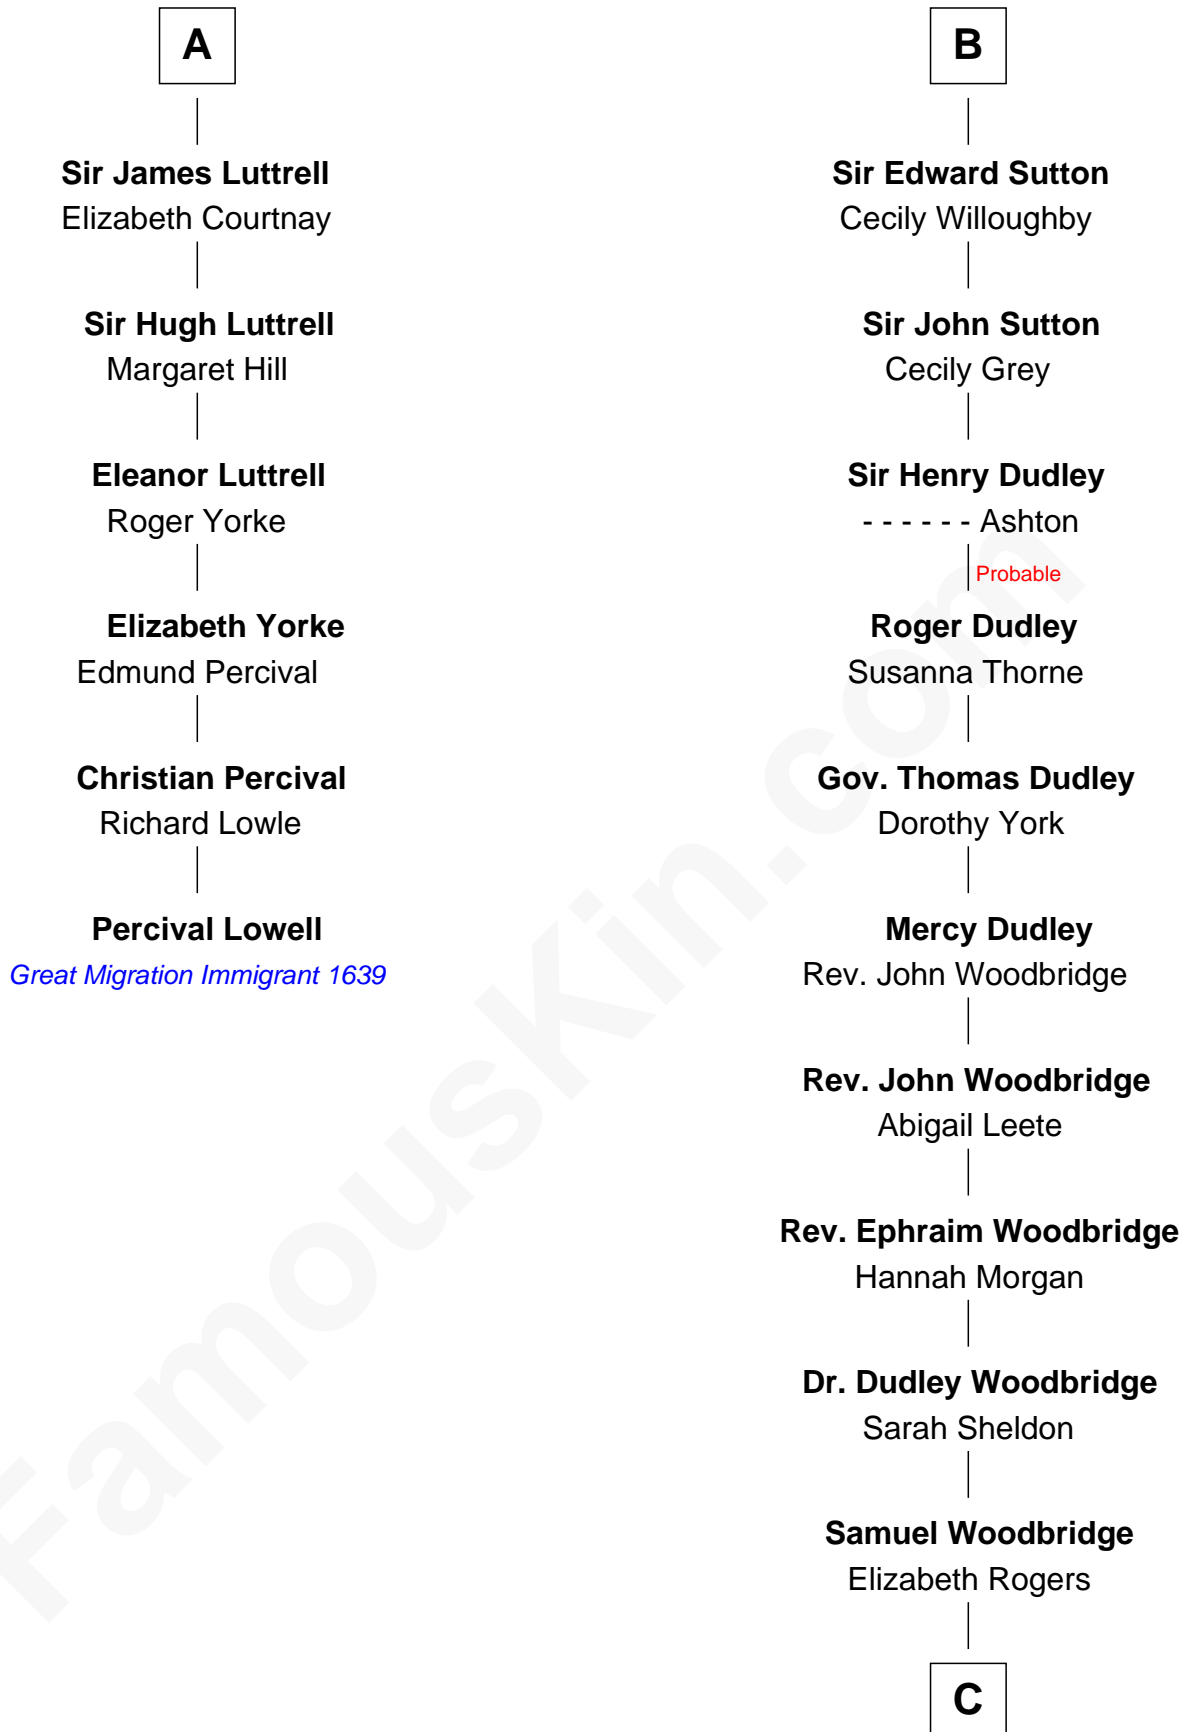

FamousKin.com

Relationship Chart of

Percival Lowell

(c1570 - c1666) Great Migration Immigrant 1639

12th cousin 9 times removed of

Humphrey Bogart
Movie Actor

William de Braiose
Eva Marshal

Eleanor de Braiose
Sir Humphrey de Bohun

A

Eve de Braiose
Sir William de Cantilupe

Milicent de Cantilupe
Eudo la Zouche

Eve la Zouche
Sir Maurice de Berkeley

Thomas de Berkeley
Katherine de Clyvedon

Sir John Berkeley
Elizabeth Betteshorne

Elizabeth Berkeley
Sir John Sutton

Sir Edmund Sutton
Joyce Tiptoft

B

C

Charlotte Sophia Woodbridge

Dyer Perkins

Elizabeth Rogers Perkins

Harvey Humphrey

John Perkins Humphrey