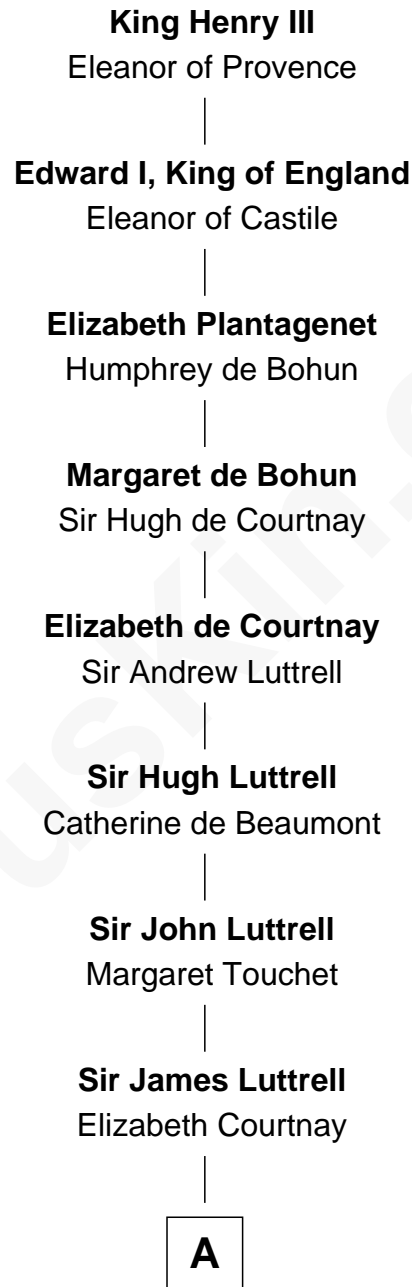

FamousKin.com

Relationship Chart of

Percival Lowell

(c1570 - c1666) Great Migration Immigrant 1639

10th Great-grandson of

King Henry III
King of England

A

—
Sir Hugh Luttrell

Margaret Hill

—
Eleanor Luttrell

Roger Yorke

—
Elizabeth Yorke

Edmund Percival

—
Christian Percival

Richard Lowle

—
Percival Lowell

Great Migration Immigrant 1639