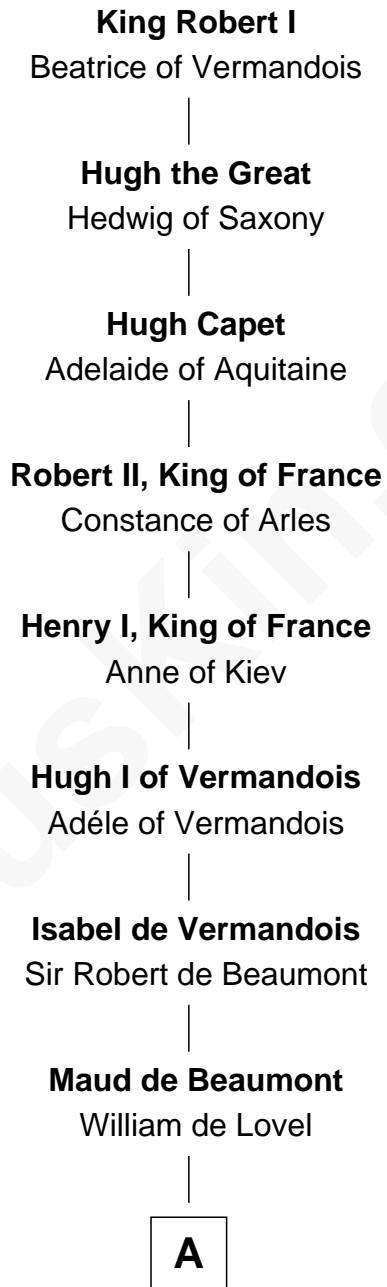

FamousKin.com Relationship Chart of

Percival Lowell

(c1570 - c1666) Great Migration Immigrant 1639

19th Great-grandson of

King Robert I

King of France

B

|
Sir James Perceval

Joan Kenne

|
Edmund Percival

Elizabeth Yorke

|
Christian Percival

Richard Lowle

|
Percival Lowell

Great Migration Immigrant 1639

FamousKin.com