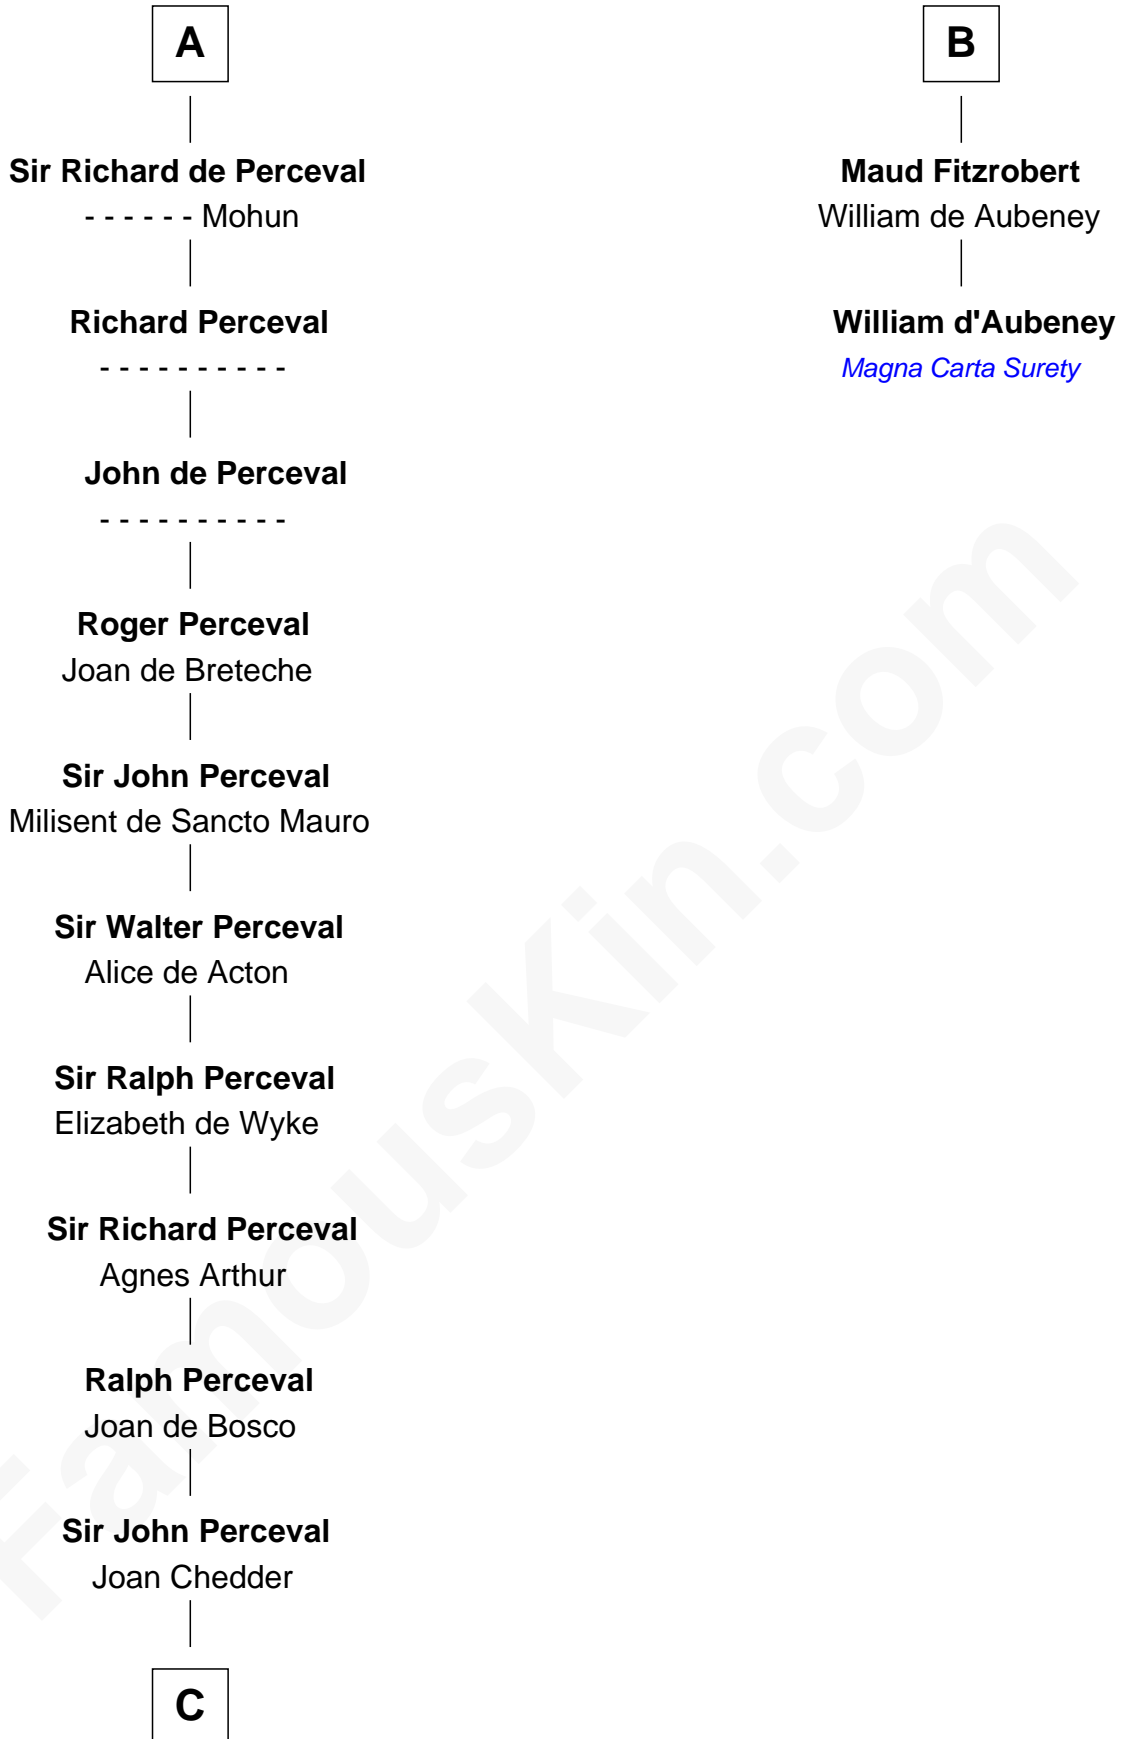

FamousKin.com

Relationship Chart of

Percival Lowell

(c1570 - c1666) Great Migration Immigrant 1639

8th cousin 12 times removed of

William d'Aubenev
Magna Carta Surety

C

—
Sir James Perceval

Joan Kenne

—
Edmund Percival

Elizabeth Yorke

—
Christian Percival

Richard Lowle

—
Percival Lowell

Great Migration Immigrant 1639

FamousKin.com