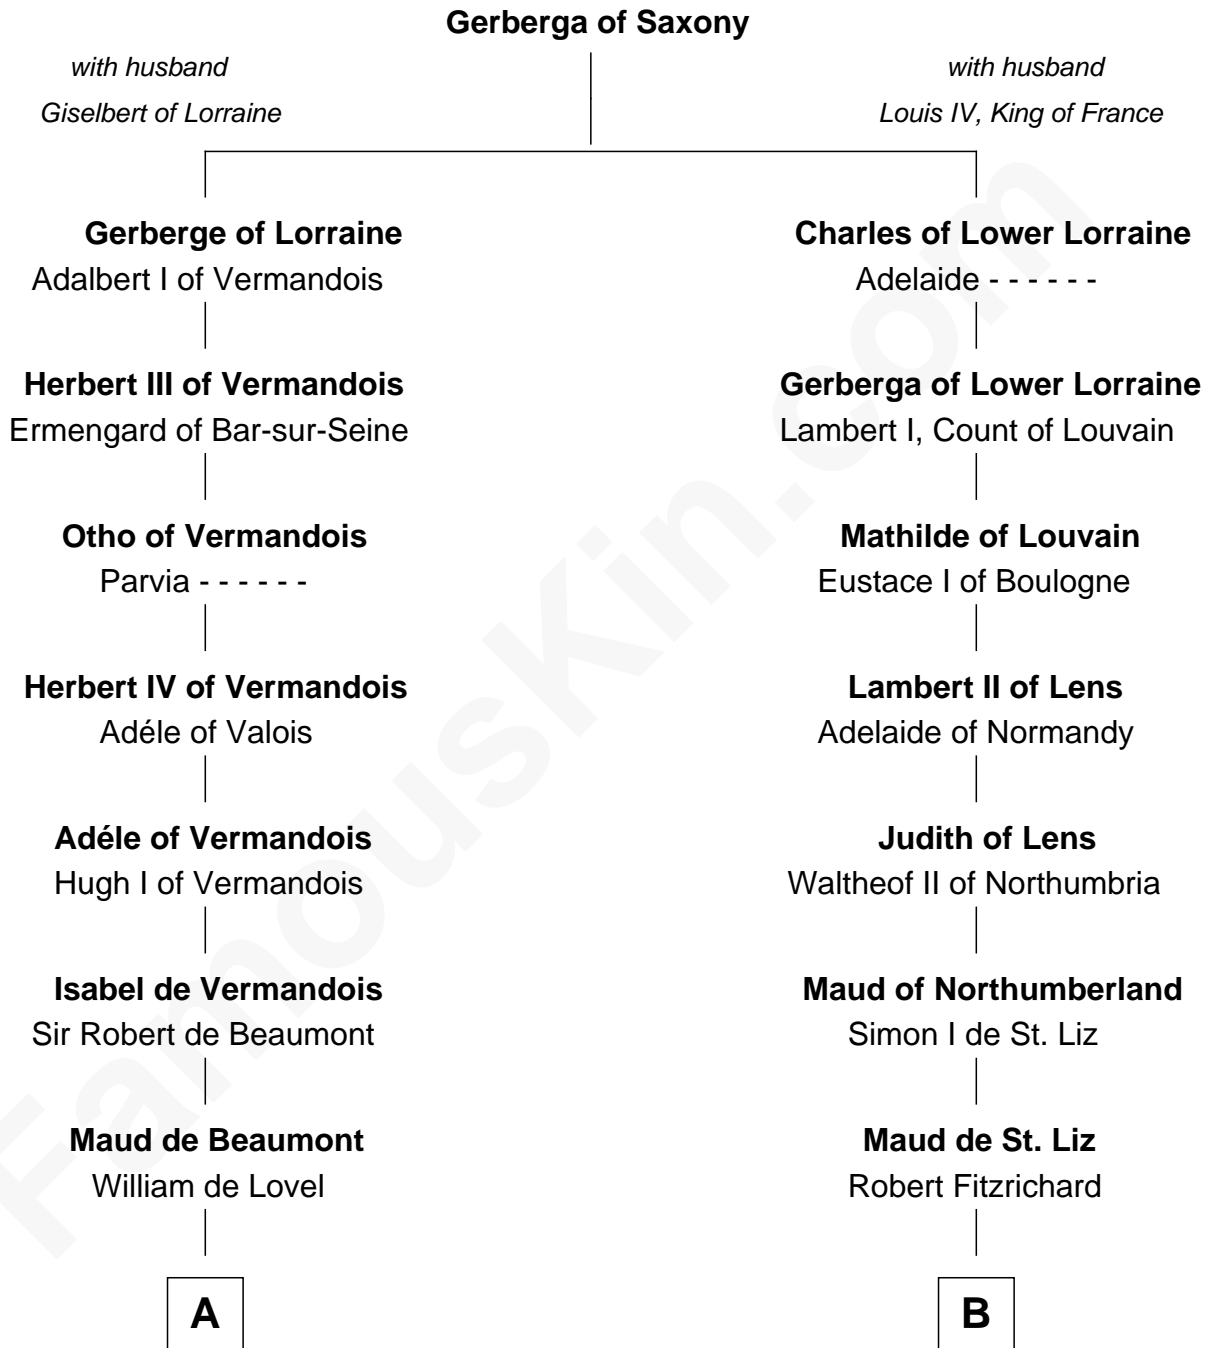

FamousKin.com

Relationship Chart of

Percival Lowell

(c1570 - c1666) Great Migration Immigrant 1639

8th cousin 12 times removed of

William d'Aubenev
Magna Carta Surety

C

—
Sir James Perceval

Joan Kenne

—
Edmund Percival

Elizabeth Yorke

—
Christian Percival

Richard Lowle

—
Percival Lowell

Great Migration Immigrant 1639

FamousKin.com