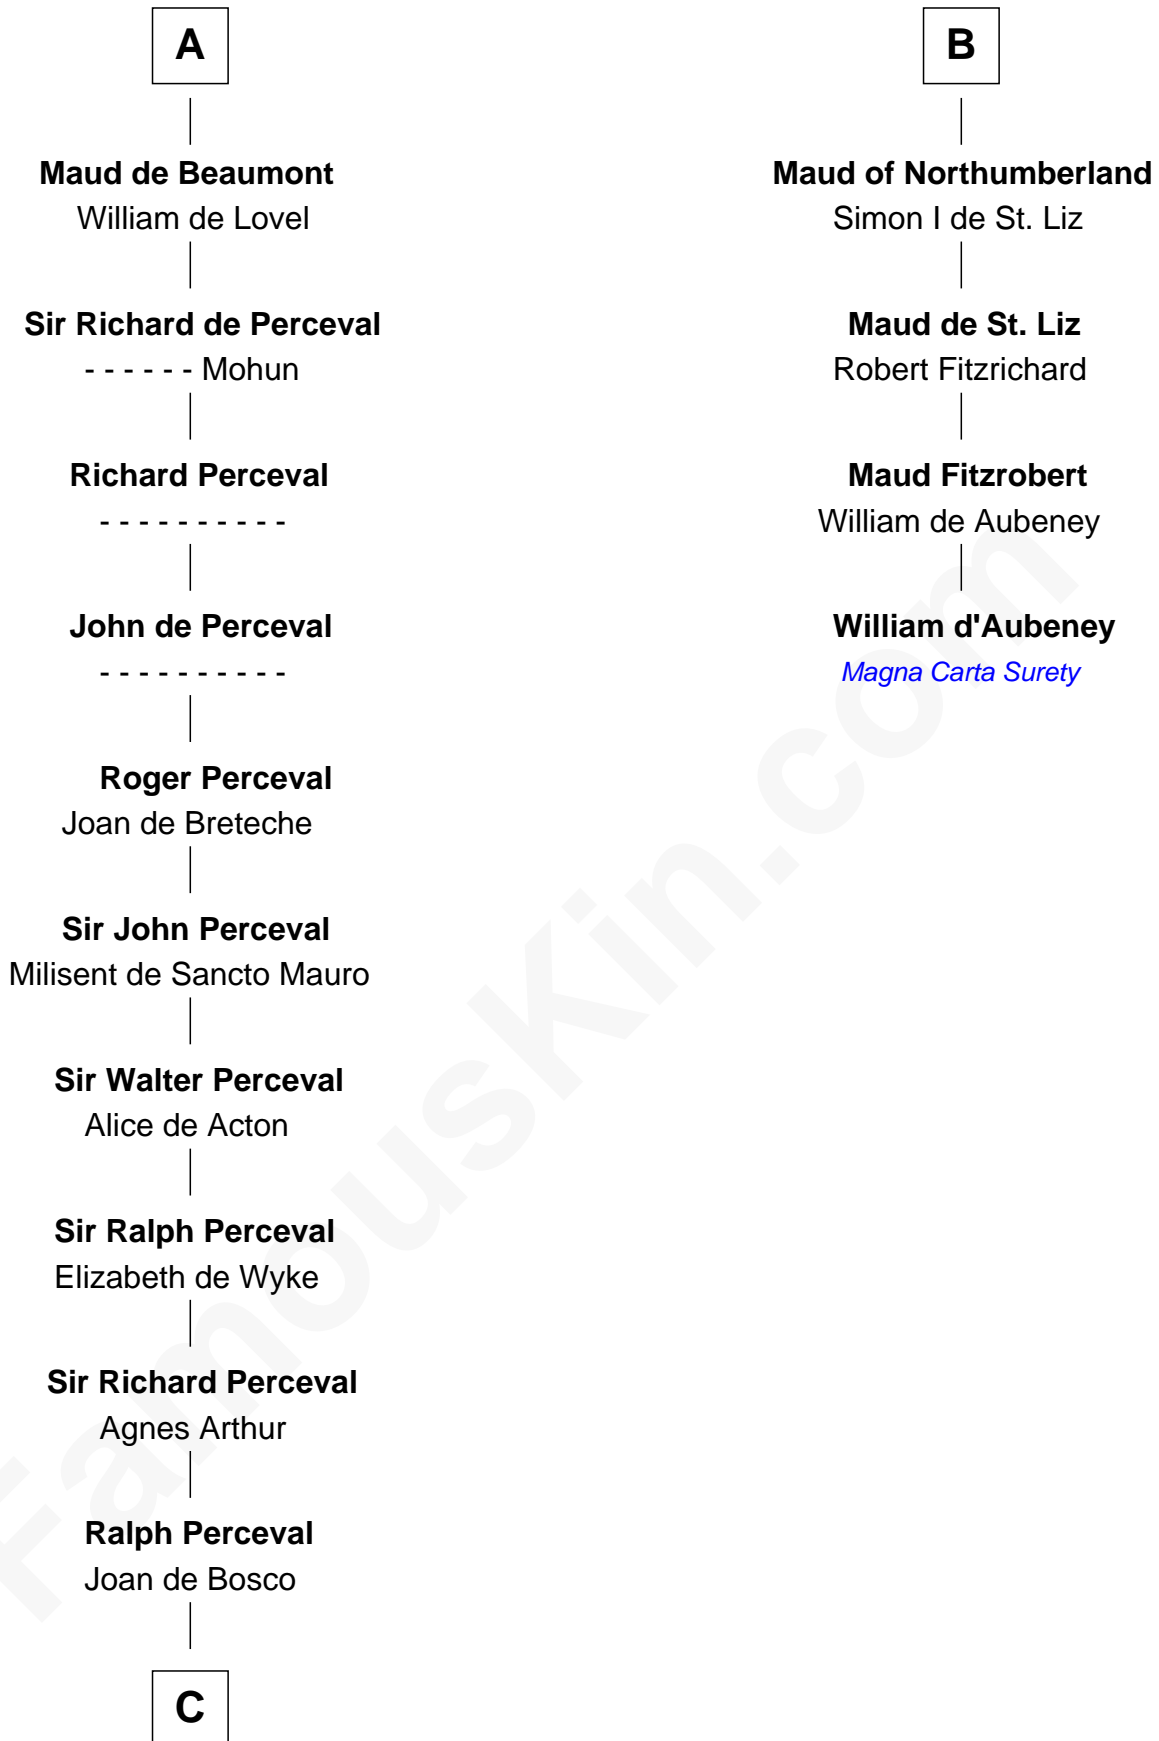

# FamousKin.com Relationship Chart of Percival Lowell

(c1570 - c1666) Great Migration Immigrant 1639

10th cousin 11 times removed of

**William d'Aubenev**  
Magna Carta Surety

**Dietrich of Westphalia**

Reinhild - - - - -

Henry the Fowler

**Gerberga of Saxony**

Louis IV, King of France

**Charles of Lower Lorraine**

Adelaide - - - - -

**Gerberga of Lower Lorraine**

Lambert I, Count of Louvain

**Mathilde of Louvain**

Eustace I of Boulogne

**Lambert II of Lens**

Adelaide of Normandy

**Judith of Lens**

Waltheof II of Northumbria

**B**

**C**

—  
**Sir John Perceval**

*Great Migration Immigrant 1639*