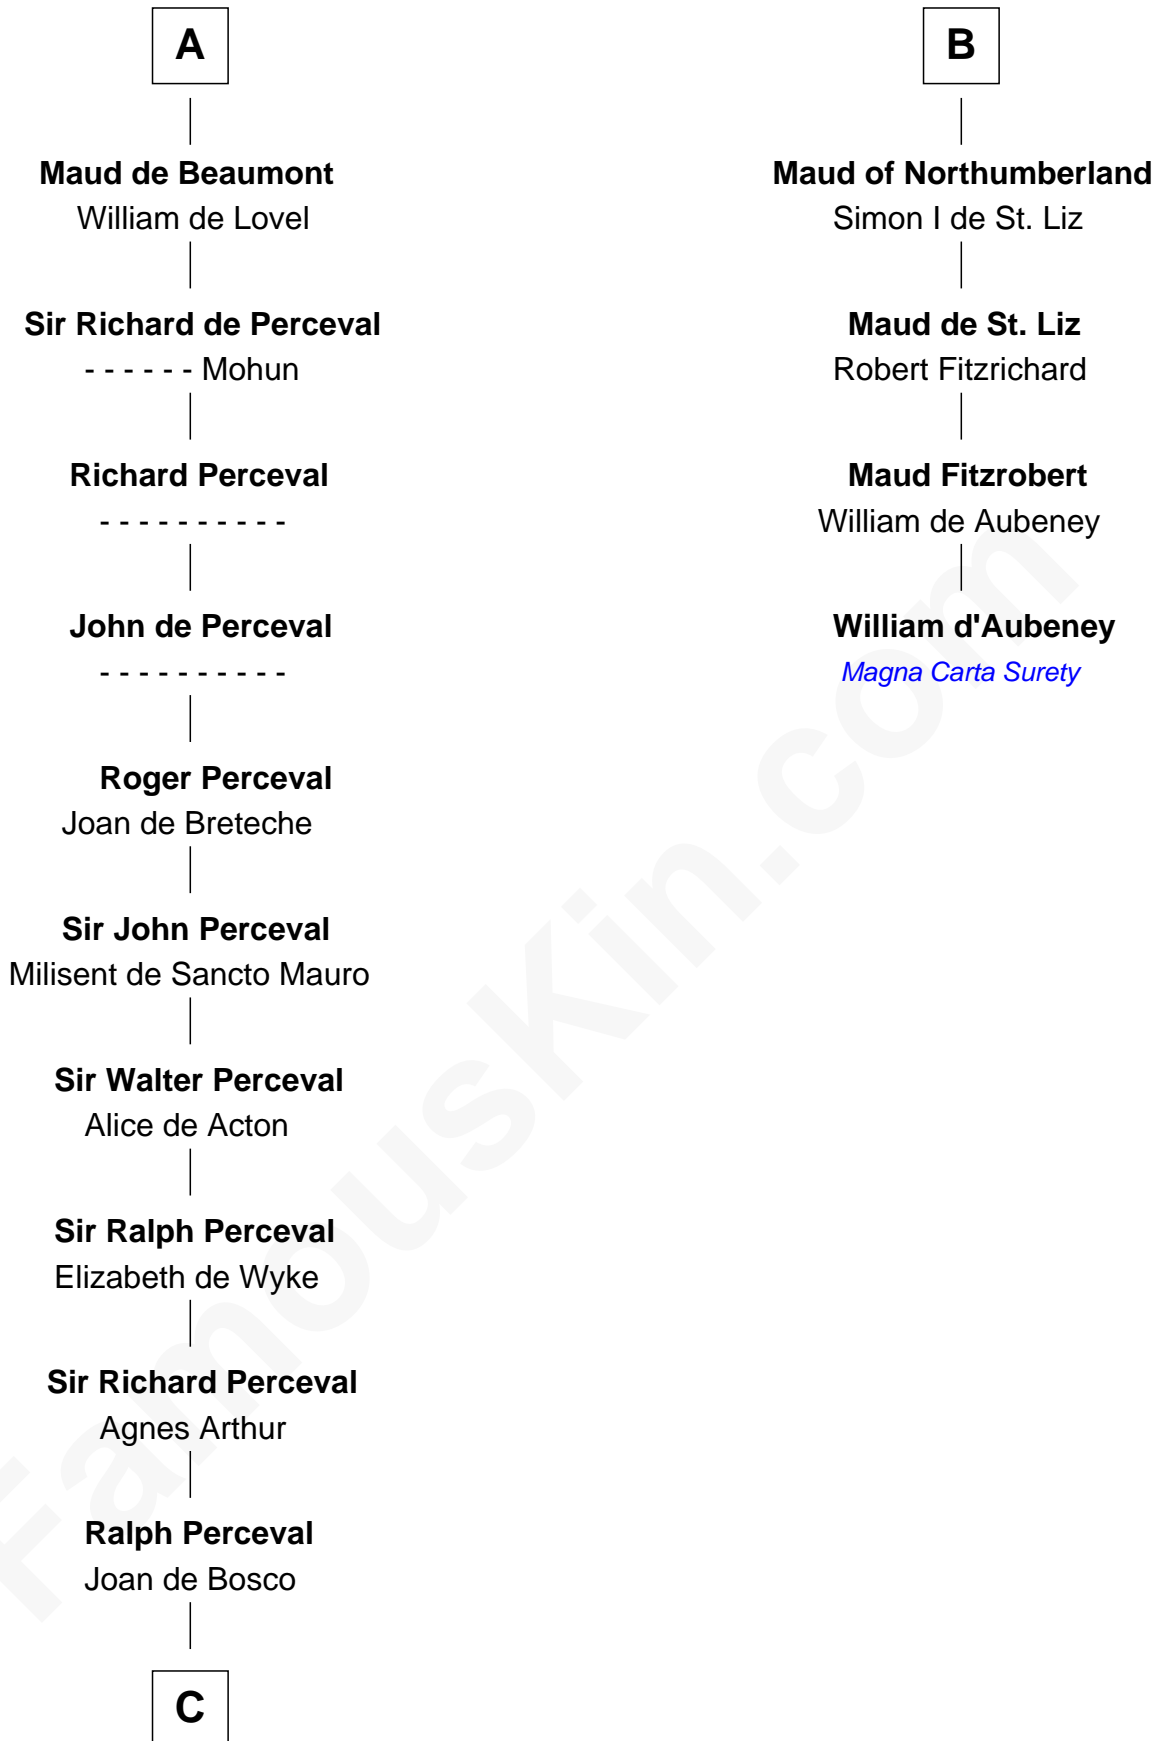

## Relationship Chart of

### Percival Lowell

(c1570 - c1666) Great Migration Immigrant 1639

10th cousin 11 times removed of

**William d'Aubenev**  
Magna Carta Surety

**C**

—  
**Sir John Perceval**

Joan Chedder

—  
**Sir James Perceval**