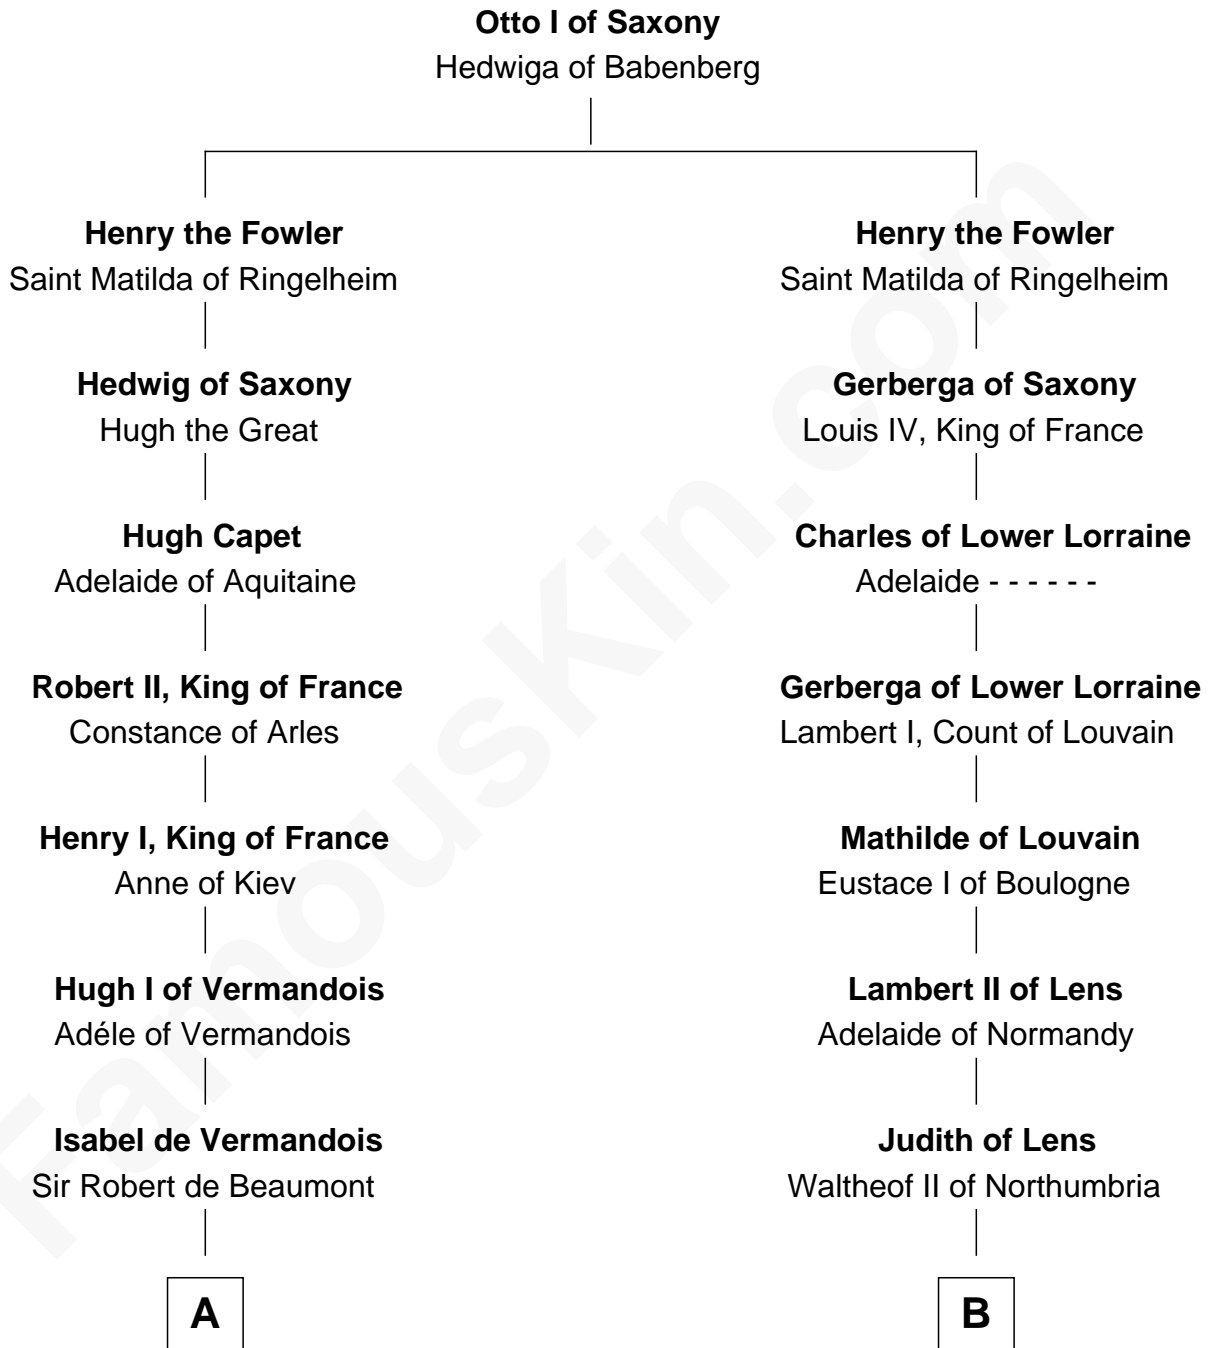

# FamousKin.com

## Relationship Chart of

### Percival Lowell

(c1570 - c1666) Great Migration Immigrant 1639

10th cousin 11 times removed of

**William d'Aubenev**  
Magna Carta Surety

**C**

—  
**Sir John Perceval**

Joan Chedder

—  
**Sir James Perceval**