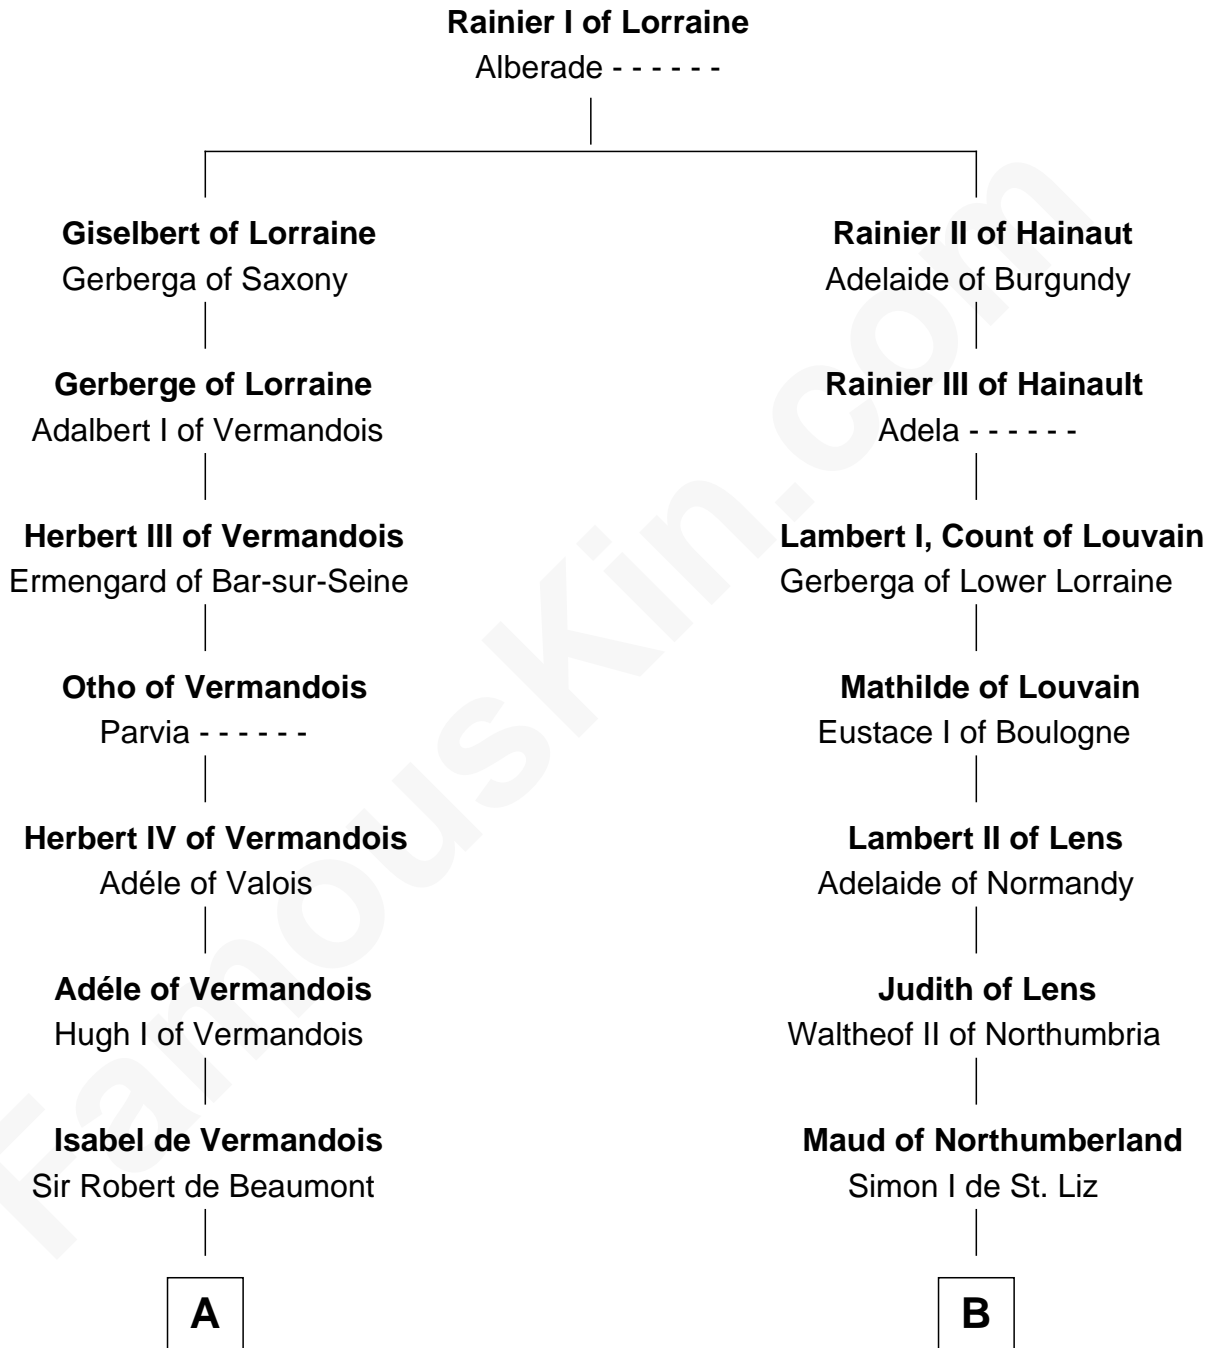

FamousKin.com

Relationship Chart of

Percival Lowell

(c1570 - c1666) Great Migration Immigrant 1639

9th cousin 12 times removed of

William d'Aubenev
Magna Carta Surety

C

—
Sir John Perceval

Joan Chedder

—
Sir James Perceval

Joan Kenne

—
Edmund Percival

Elizabeth Yorke

—
Christian Percival

Richard Lowle

—
Percival Lowell

Great Migration Immigrant 1639