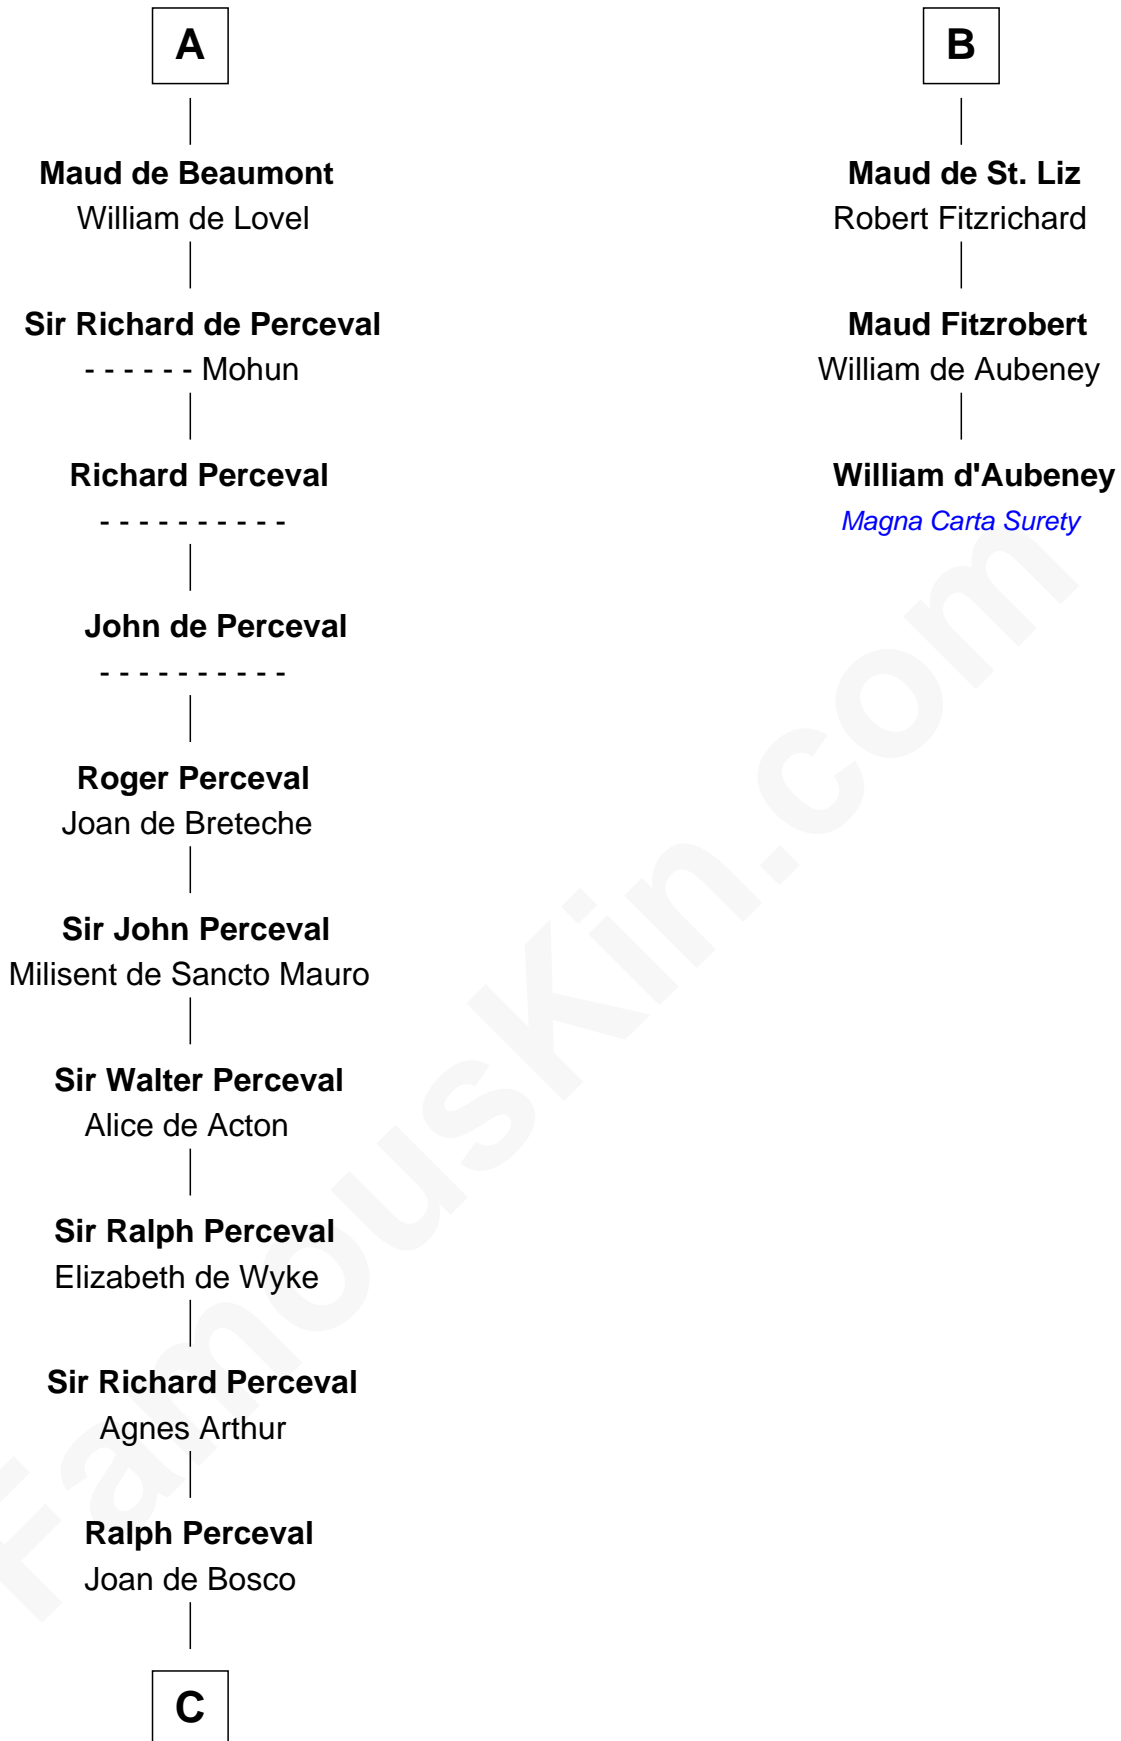

FamousKin.com

Relationship Chart of

Percival Lowell

(c1570 - c1666) Great Migration Immigrant 1639

9th cousin 12 times removed of

William d'Aubenev
Magna Carta Surety

C

—
Sir John Perceval

Great Migration Immigrant 1639