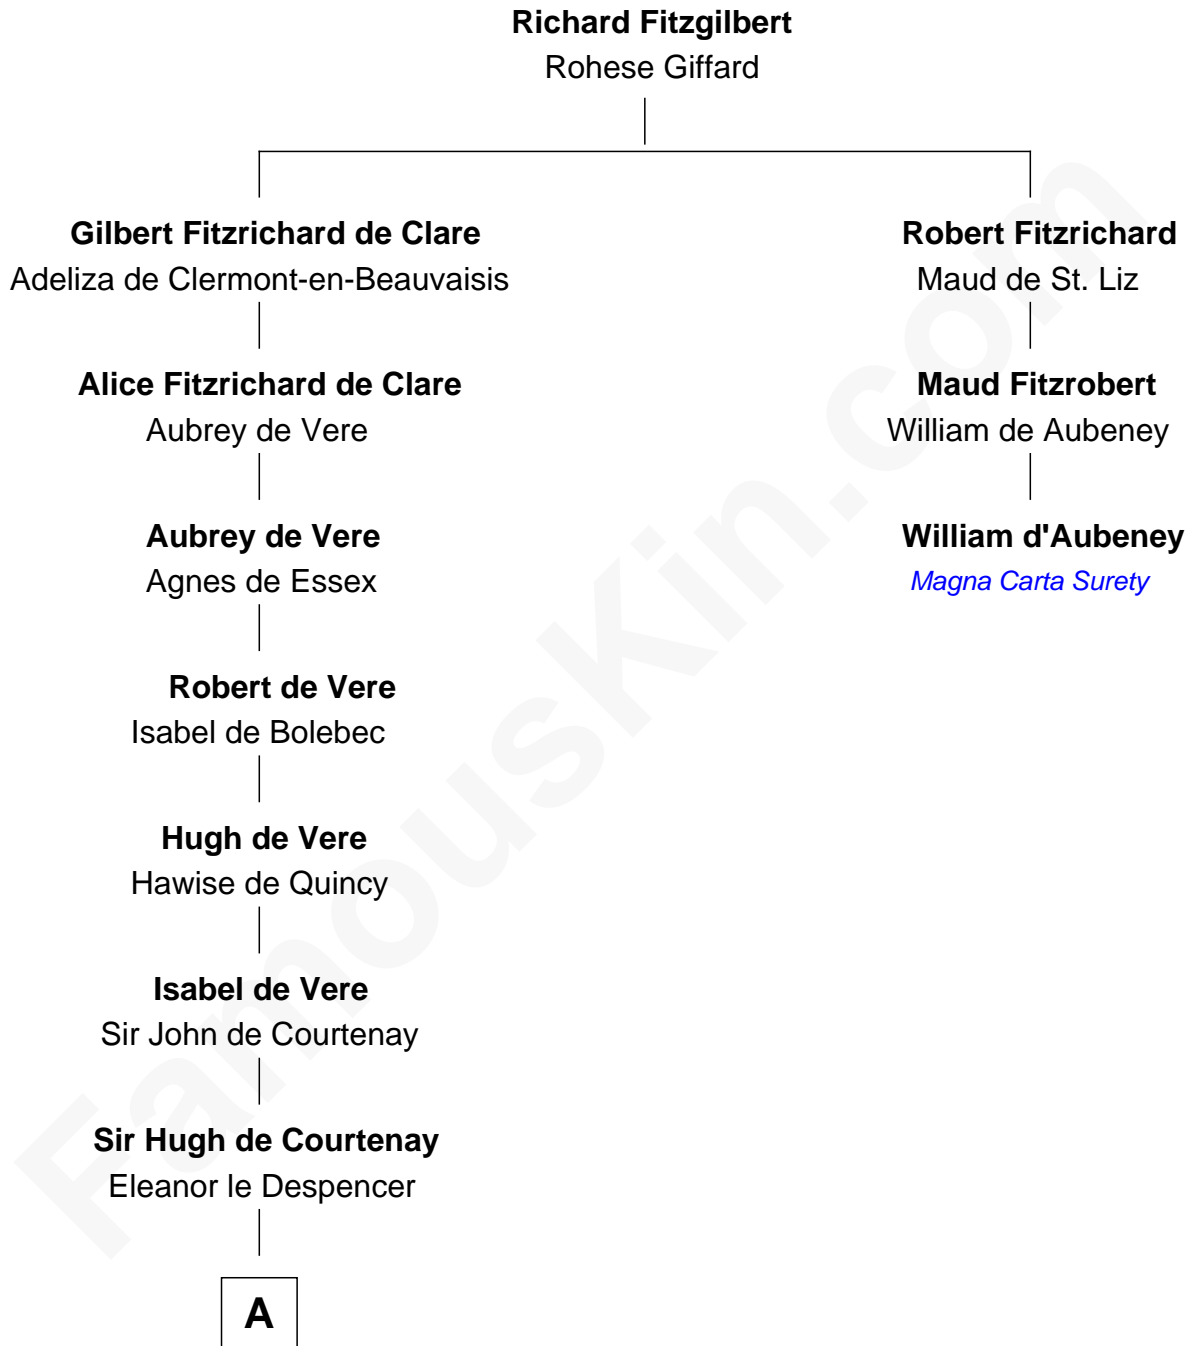

FamousKin.com

Relationship Chart of

Percival Lowell

(c1570 - c1666) Great Migration Immigrant 1639

2nd cousin 15 times removed of

William d'Aubenev
Magna Carta Surety

A

Sir Hugh de Courtenay