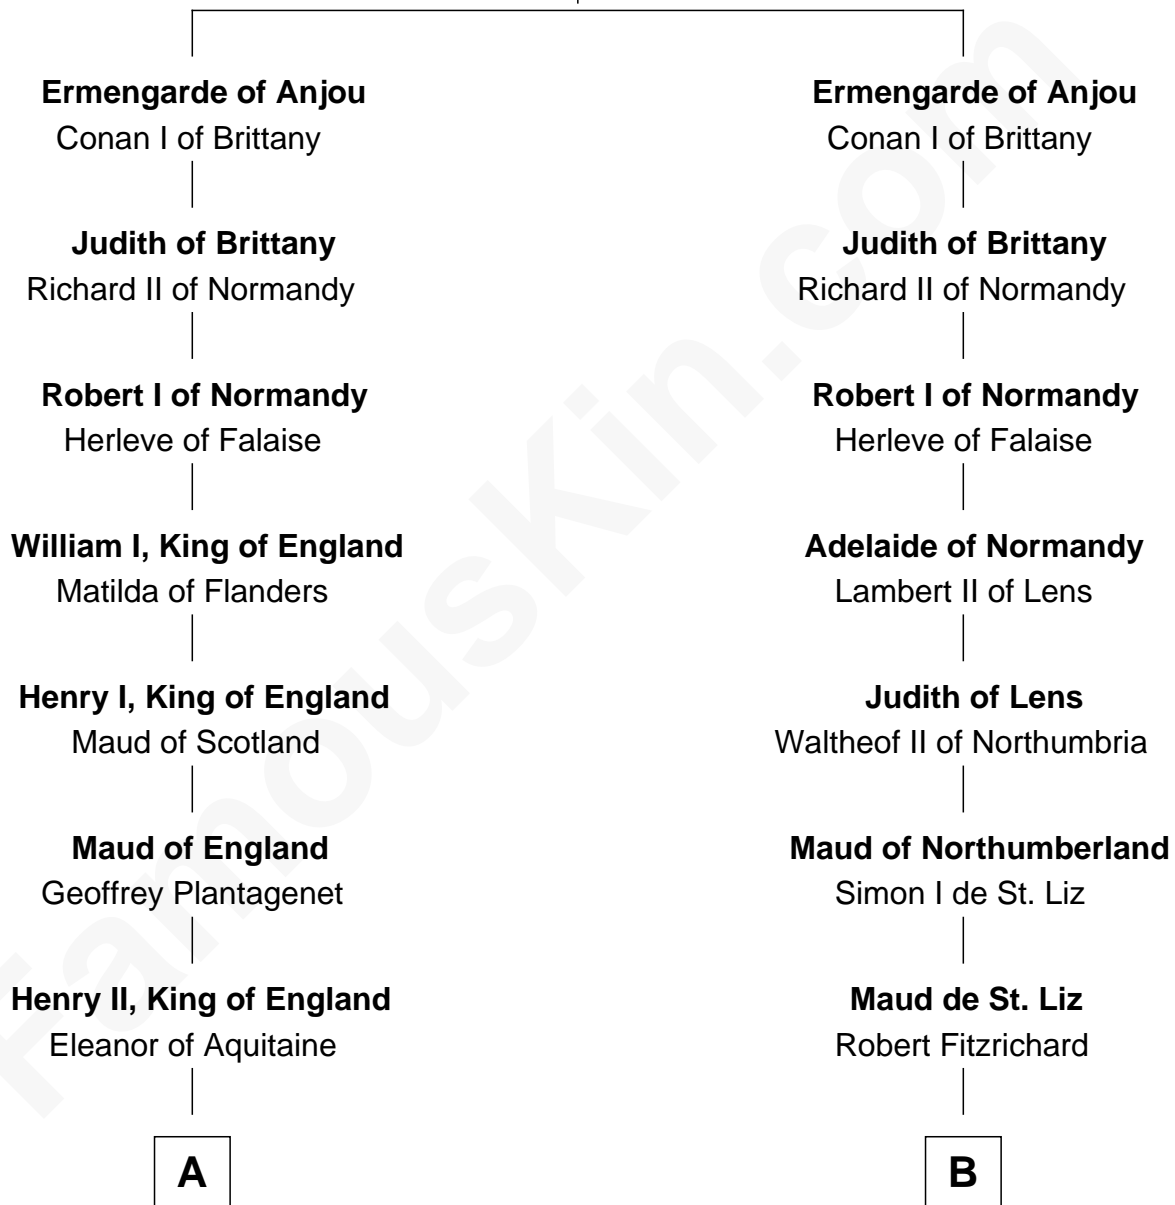

FamousKin.com

Relationship Chart of

Percival Lowell

(c1570 - c1666) Great Migration Immigrant 1639

8th cousin 12 times removed of

William d'Aubenev
Magna Carta Surety

Geoffroi I Grisegonelle

Adele of Troyes

Great Migration Immigrant 1639

FamousKin.com