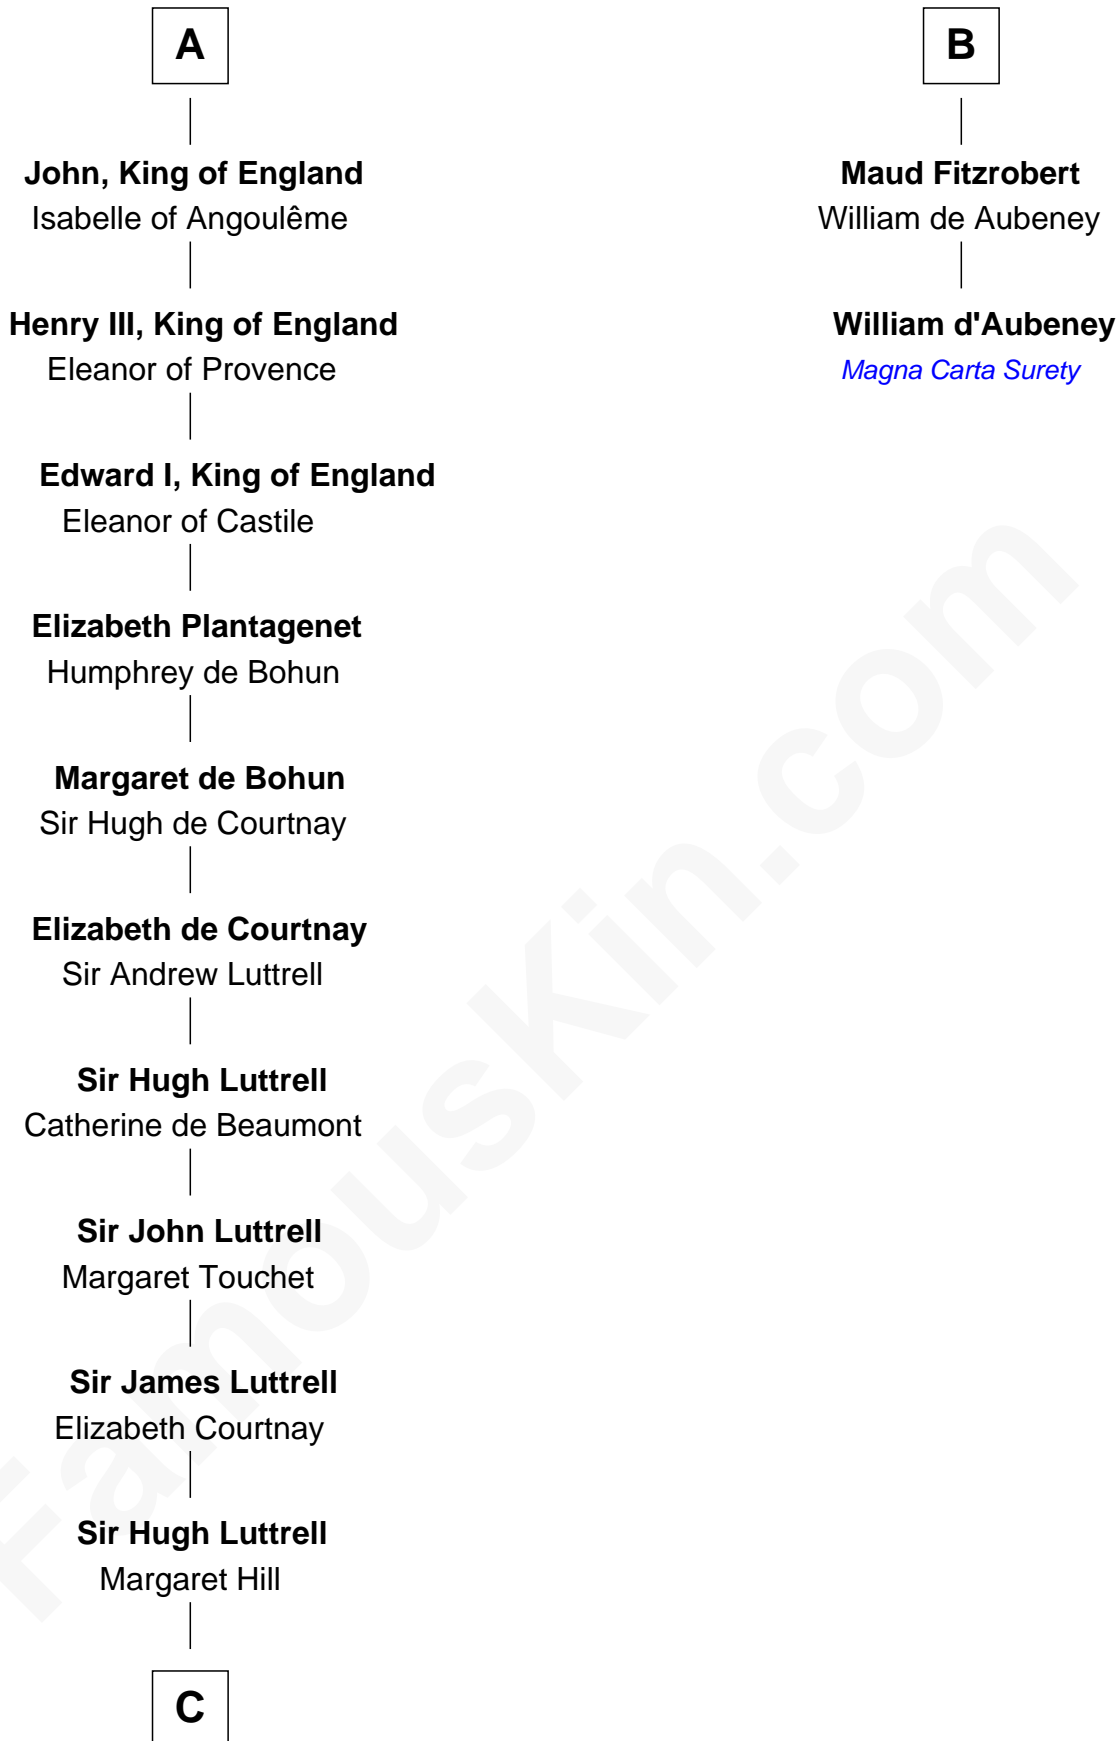

FamousKin.com

Relationship Chart of

Percival Lowell

(c1570 - c1666) Great Migration Immigrant 1639

8th cousin 12 times removed of

William d'Aubenev
Magna Carta Surety

Geoffroi I Grisegonelle

Adele of Troyes

Great Migration Immigrant 1639

FamousKin.com