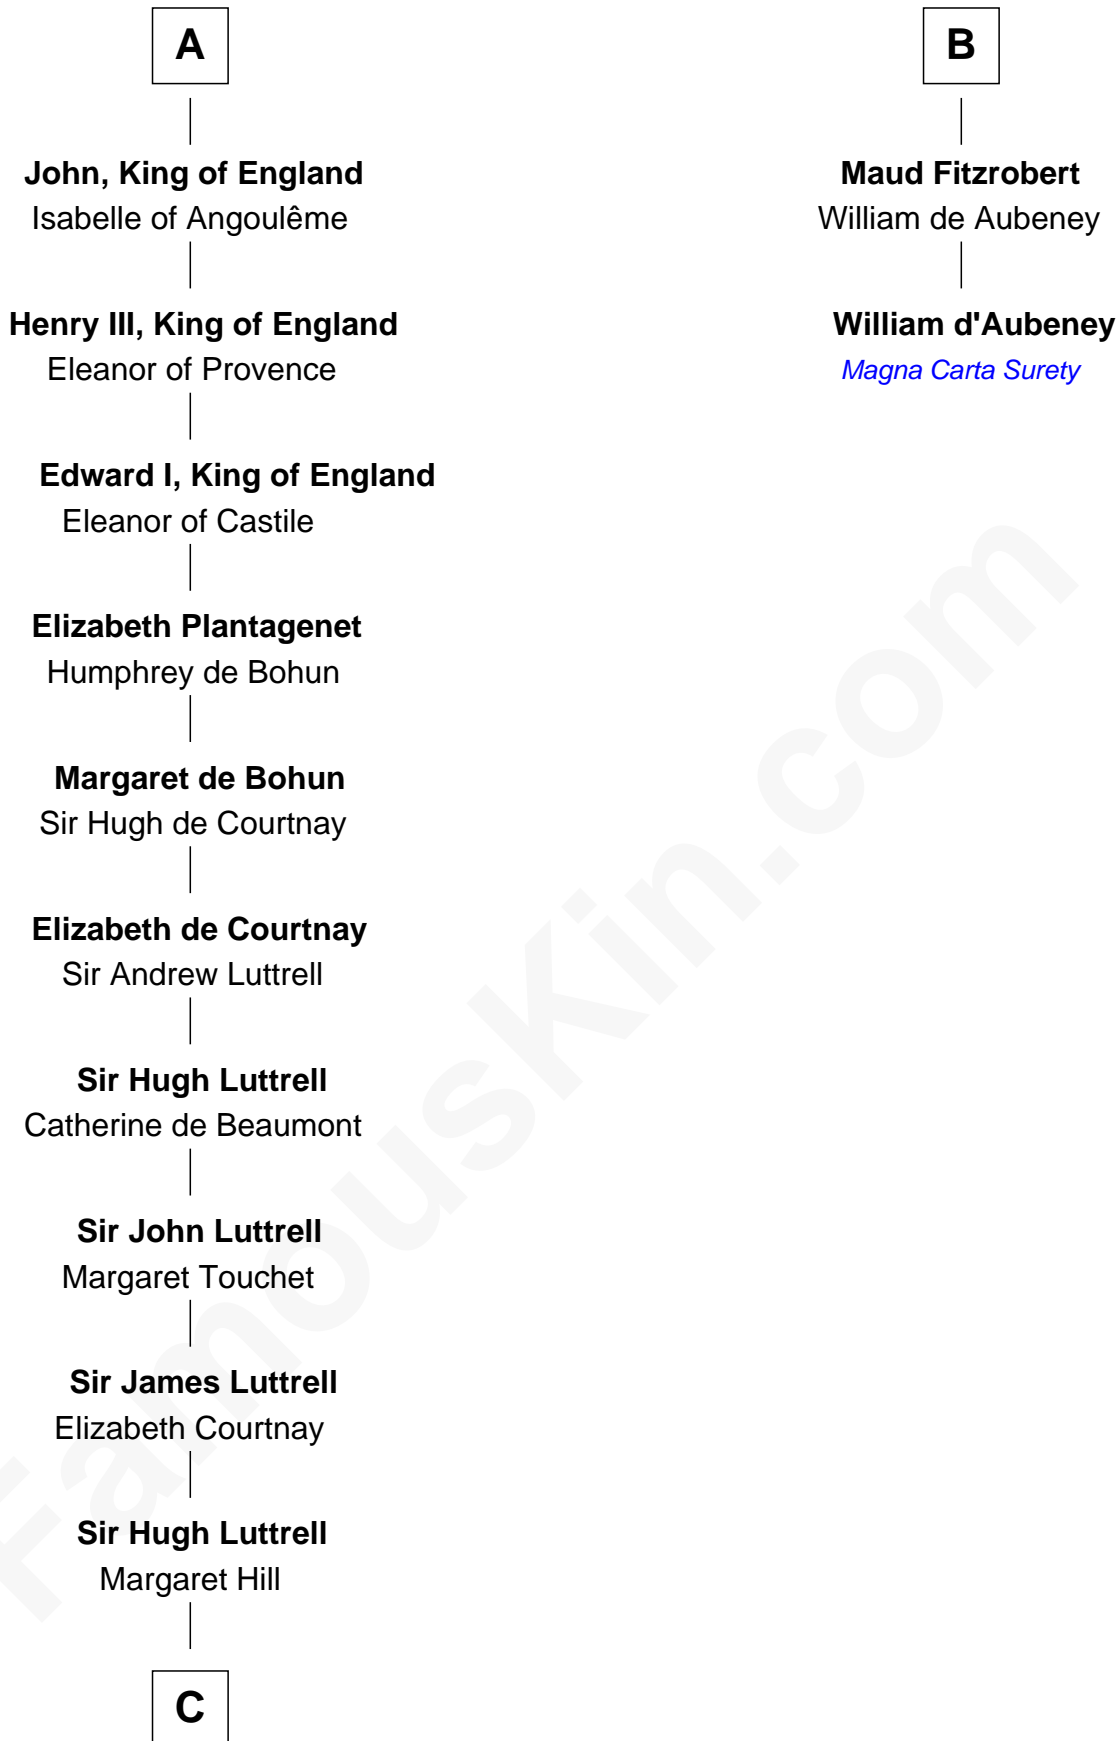

FamousKin.com

Relationship Chart of

Percival Lowell

(c1570 - c1666) Great Migration Immigrant 1639

8th cousin 12 times removed of

William d'Aubenev
Magna Carta Surety

Siegfried of Luxembourg
Hedwig of Nordgau

Frederick of Luxembourg

Ogive of Luxembourg
Baudoin IV of Flanders

Baudoin V of Flanders
Adela of France

Matilda of Flanders
William I, King of England

Henry I, King of England
Maud of Scotland

Maud of England
Geoffrey Plantagenet

Henry II, King of England
Eleanor of Aquitaine

A

Lutgardis of Luxemburg
Arnulf of Holland

Adelina of Holland
Baldwin II of Boulogne

Eustace I of Boulogne
Mathilde of Louvain

Lambert II of Lens
Adelaide of Normandy

Judith of Lens
Waltheof II of Northumbria

Maud of Northumberland
Simon I de St. Liz

Maud de St. Liz
Robert Fitzrichard

B

C

—
Eleanor Luttrell

Roger Yorke

—
Elizabeth Yorke