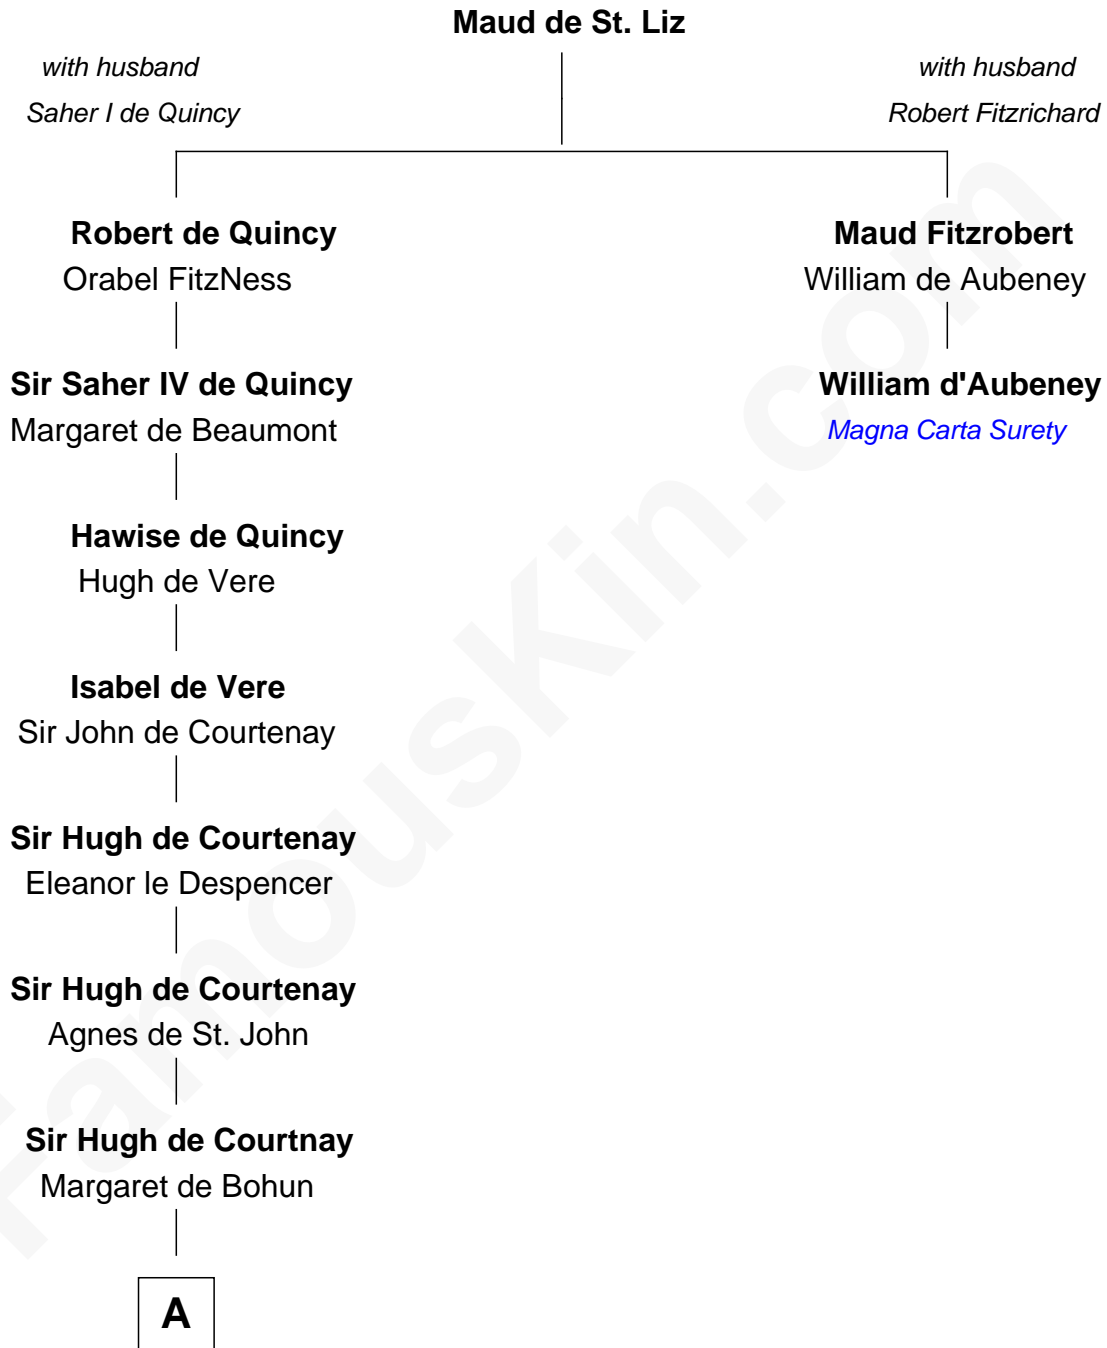

# FamousKin.com

## Relationship Chart of

### Percival Lowell

(c1570 - c1666) Great Migration Immigrant 1639

1st cousin 14 times removed of

**William d'Aubeny**  
Magna Carta Surety

**A**

—  
**Elizabeth de Courtnay**

Sir Andrew Luttrell

—  
**Sir Hugh Luttrell**