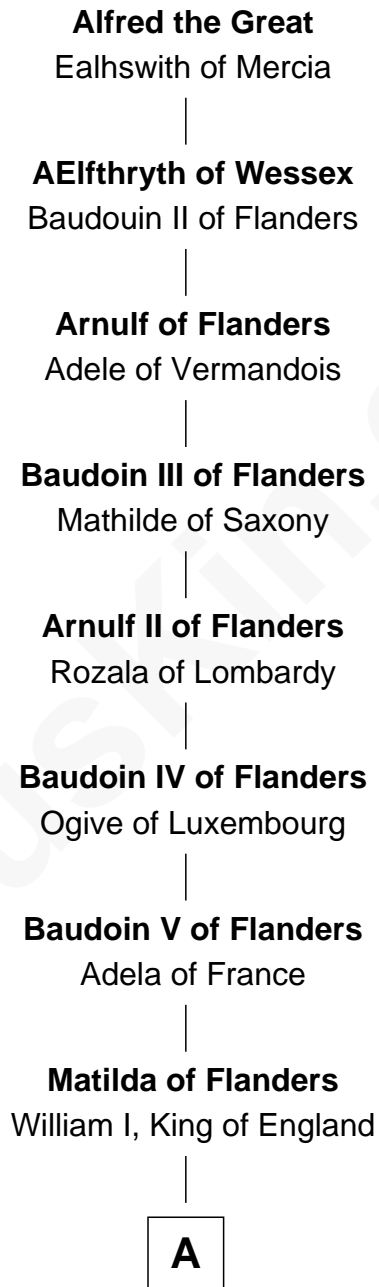

FamousKin.com Relationship Chart of

Percival Lowell

(c1570 - c1666) Great Migration Immigrant 1639

22nd Great-grandson of

Alfred the Great

King of the Anglo-Saxons

A

Henry I, King of England

Maud of Scotland

Maud of England

Geoffrey Plantagenet

Henry II, King of England

Eleanor of Aquitaine

John, King of England

Isabelle of Angoulême

Henry III, King of England

Eleanor of Provence

Edward I, King of England

Eleanor of Castile

Elizabeth Plantagenet

Humphrey de Bohun

Margaret de Bohun

Sir Hugh de Courtnay

Elizabeth de Courtnay