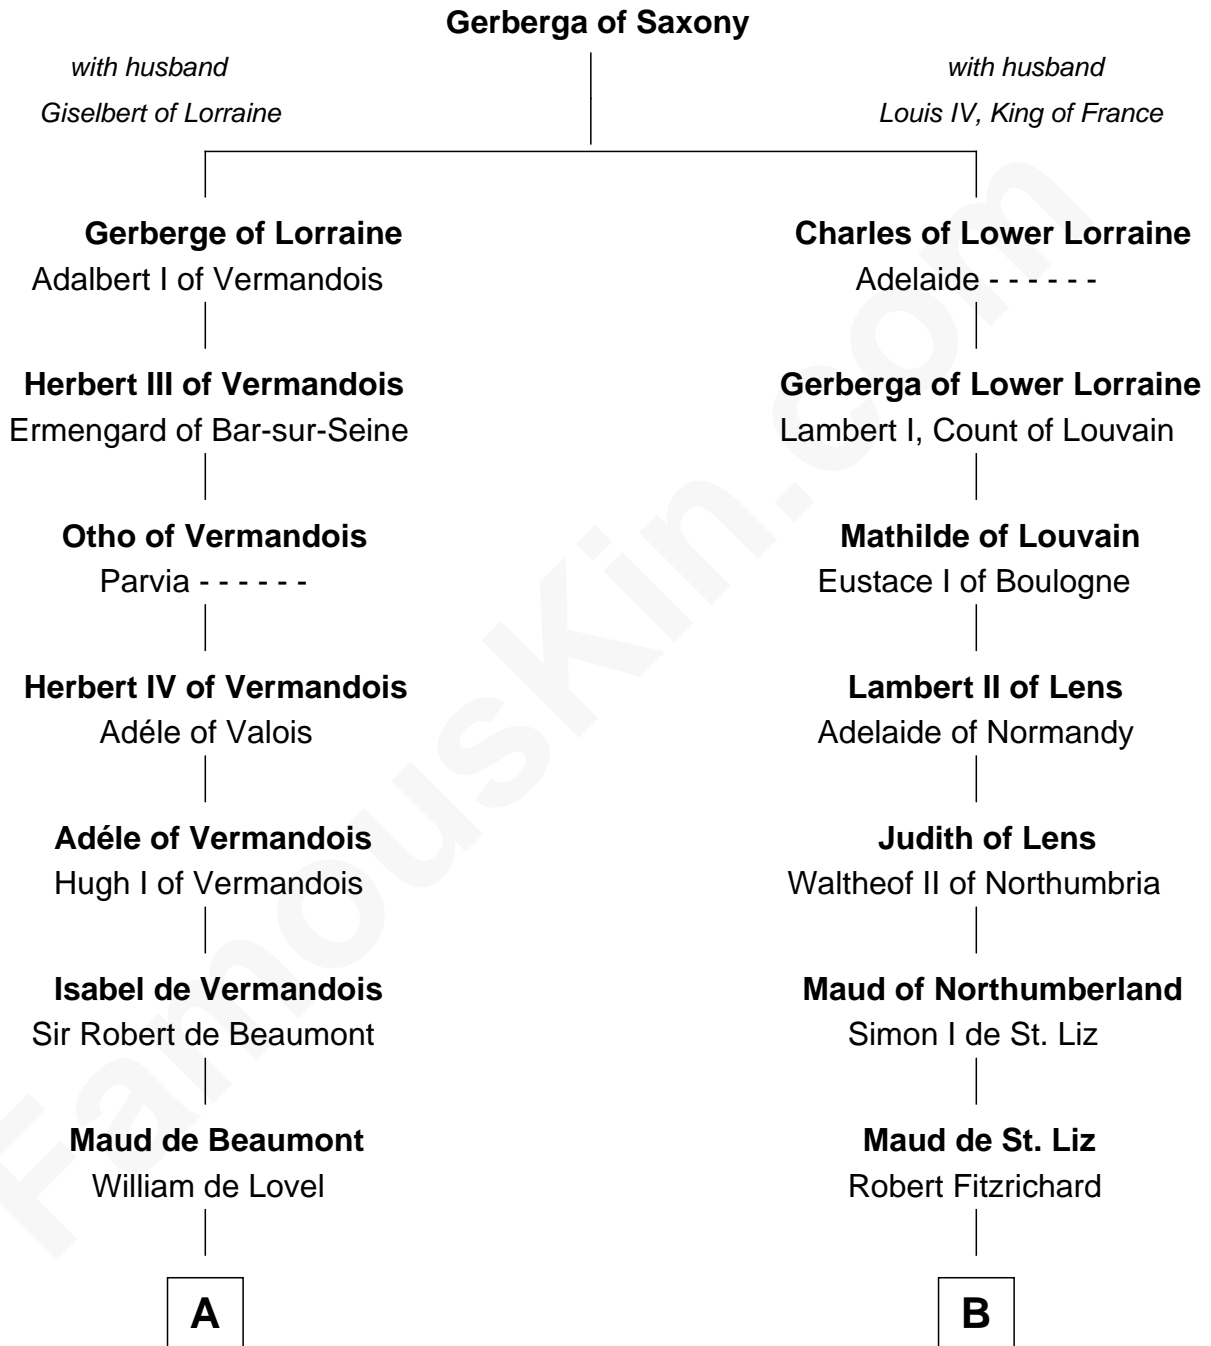

# FamousKin.com

## Relationship Chart of

### Percival Lowell

(c1570 - c1666) Great Migration Immigrant 1639

8th cousin 12 times removed of

**Robert Fitzwalter**  
Magna Carta Surety

**C**

—  
**Sir James Perceval**

Joan Kenne

—  
**Edmund Percival**

Elizabeth Yorke

—  
**Christian Percival**

Richard Lowle

—  
**Percival Lowell**

*Great Migration Immigrant 1639*

FamousKin.com