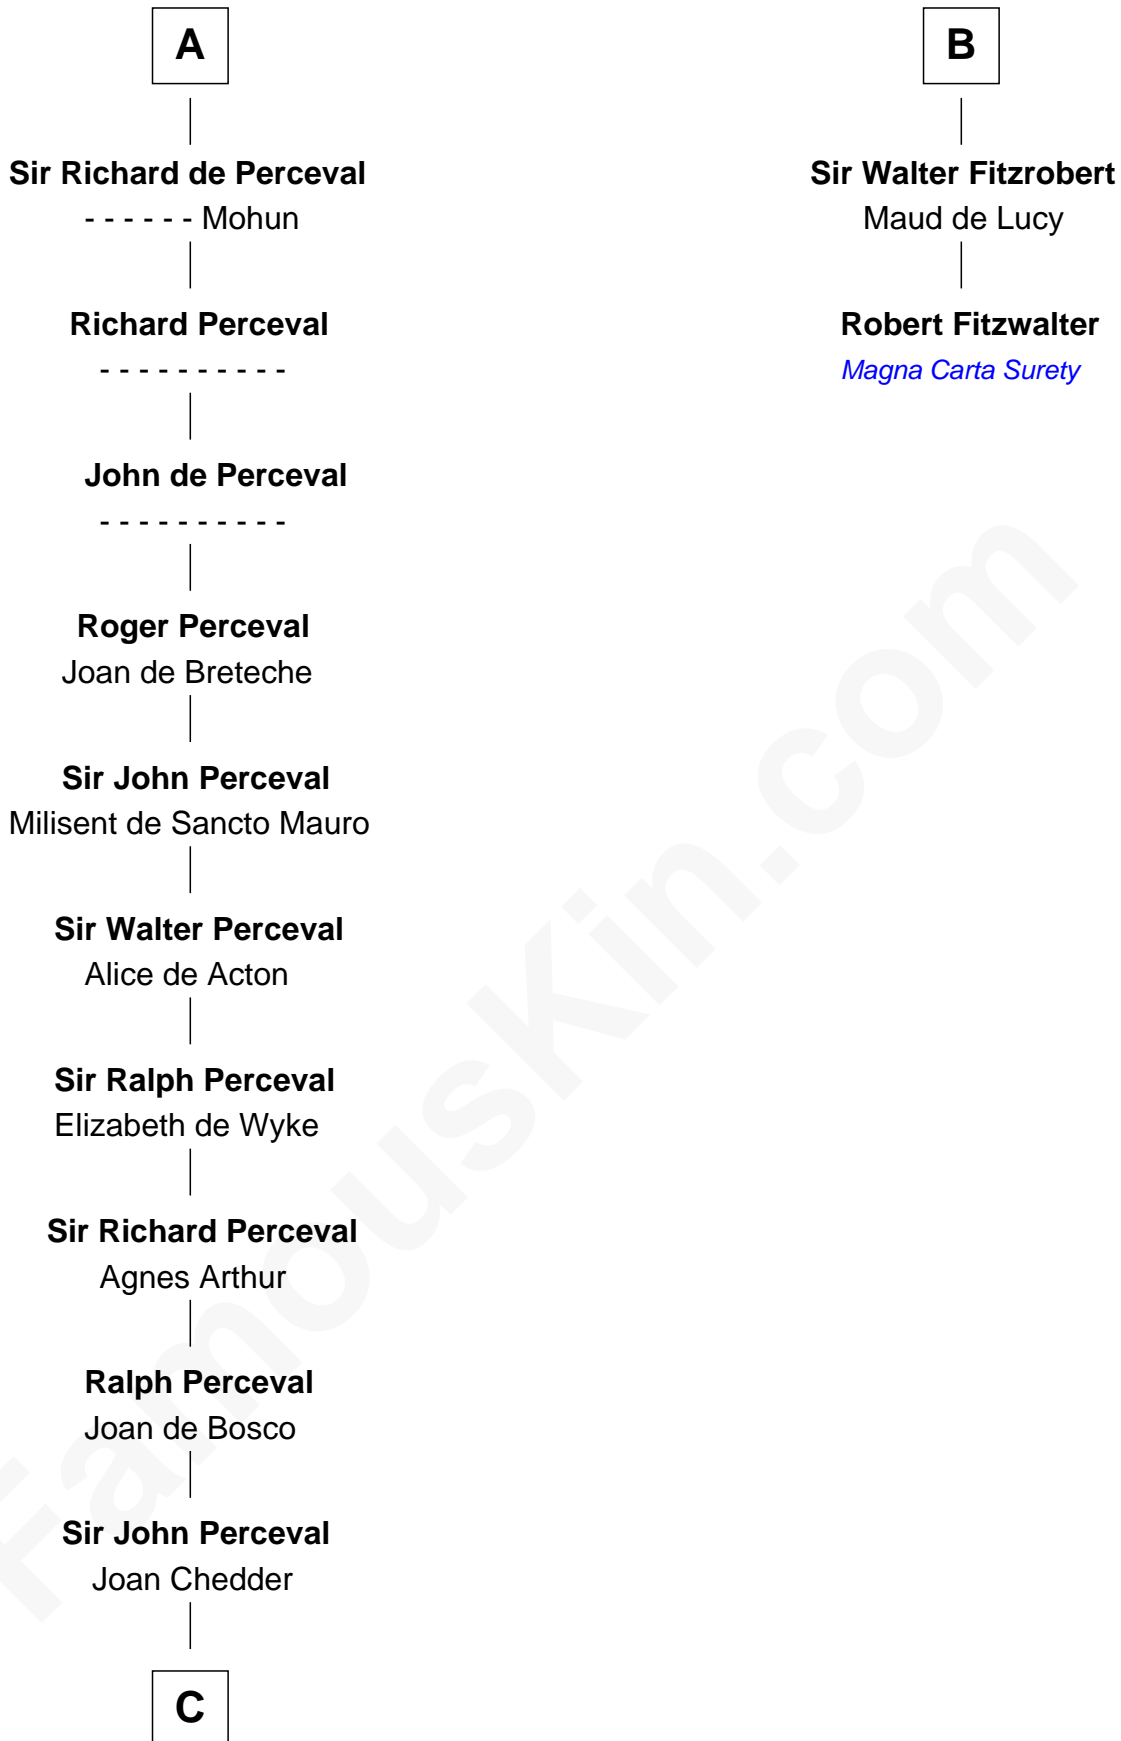

## Relationship Chart of

### Percival Lowell

(c1570 - c1666) Great Migration Immigrant 1639

8th cousin 12 times removed of

**Robert Fitzwalter**  
Magna Carta Surety

**C**

—  
**Sir James Perceval**

Joan Kenne

—  
**Edmund Percival**