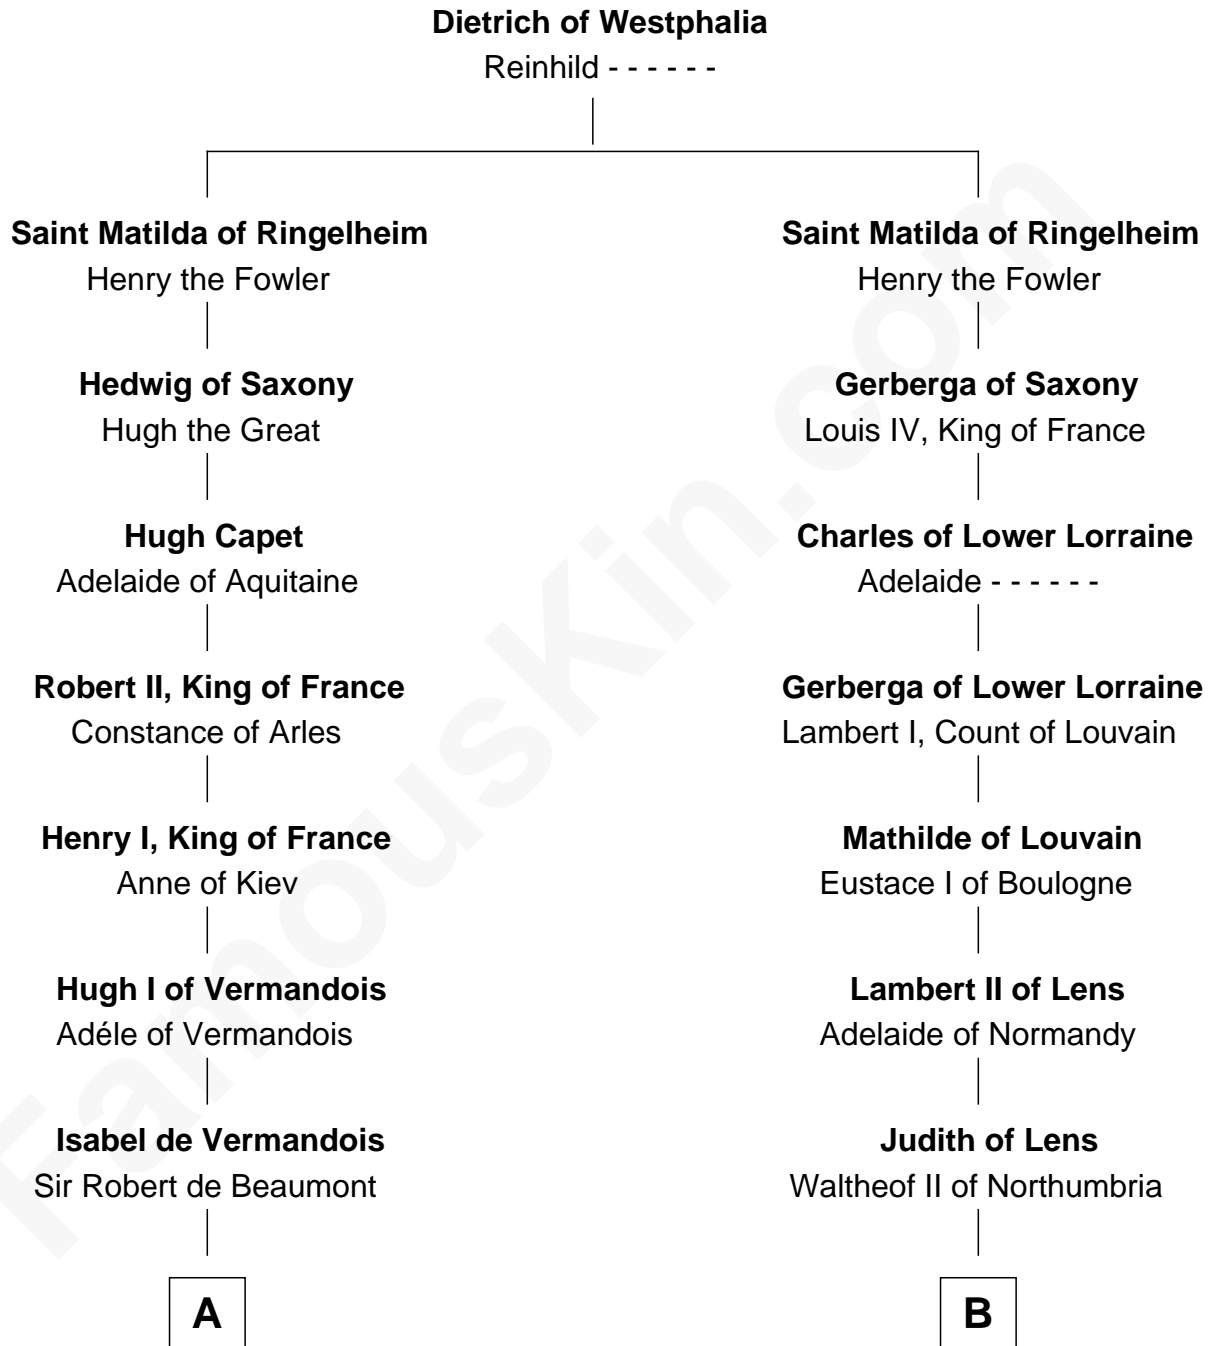

FamousKin.com Relationship Chart of Percival Lowell

(c1570 - c1666) Great Migration Immigrant 1639

10th cousin 11 times removed of

Robert Fitzwalter
Magna Carta Surety

C

—
Sir John Perceval

Joan Chedder

—
Sir James Perceval

Joan Kenne

—
Edmund Percival

Elizabeth Yorke

—
Christian Percival

Richard Lowle

—
Percival Lowell

Great Migration Immigrant 1639

FamousKin.com