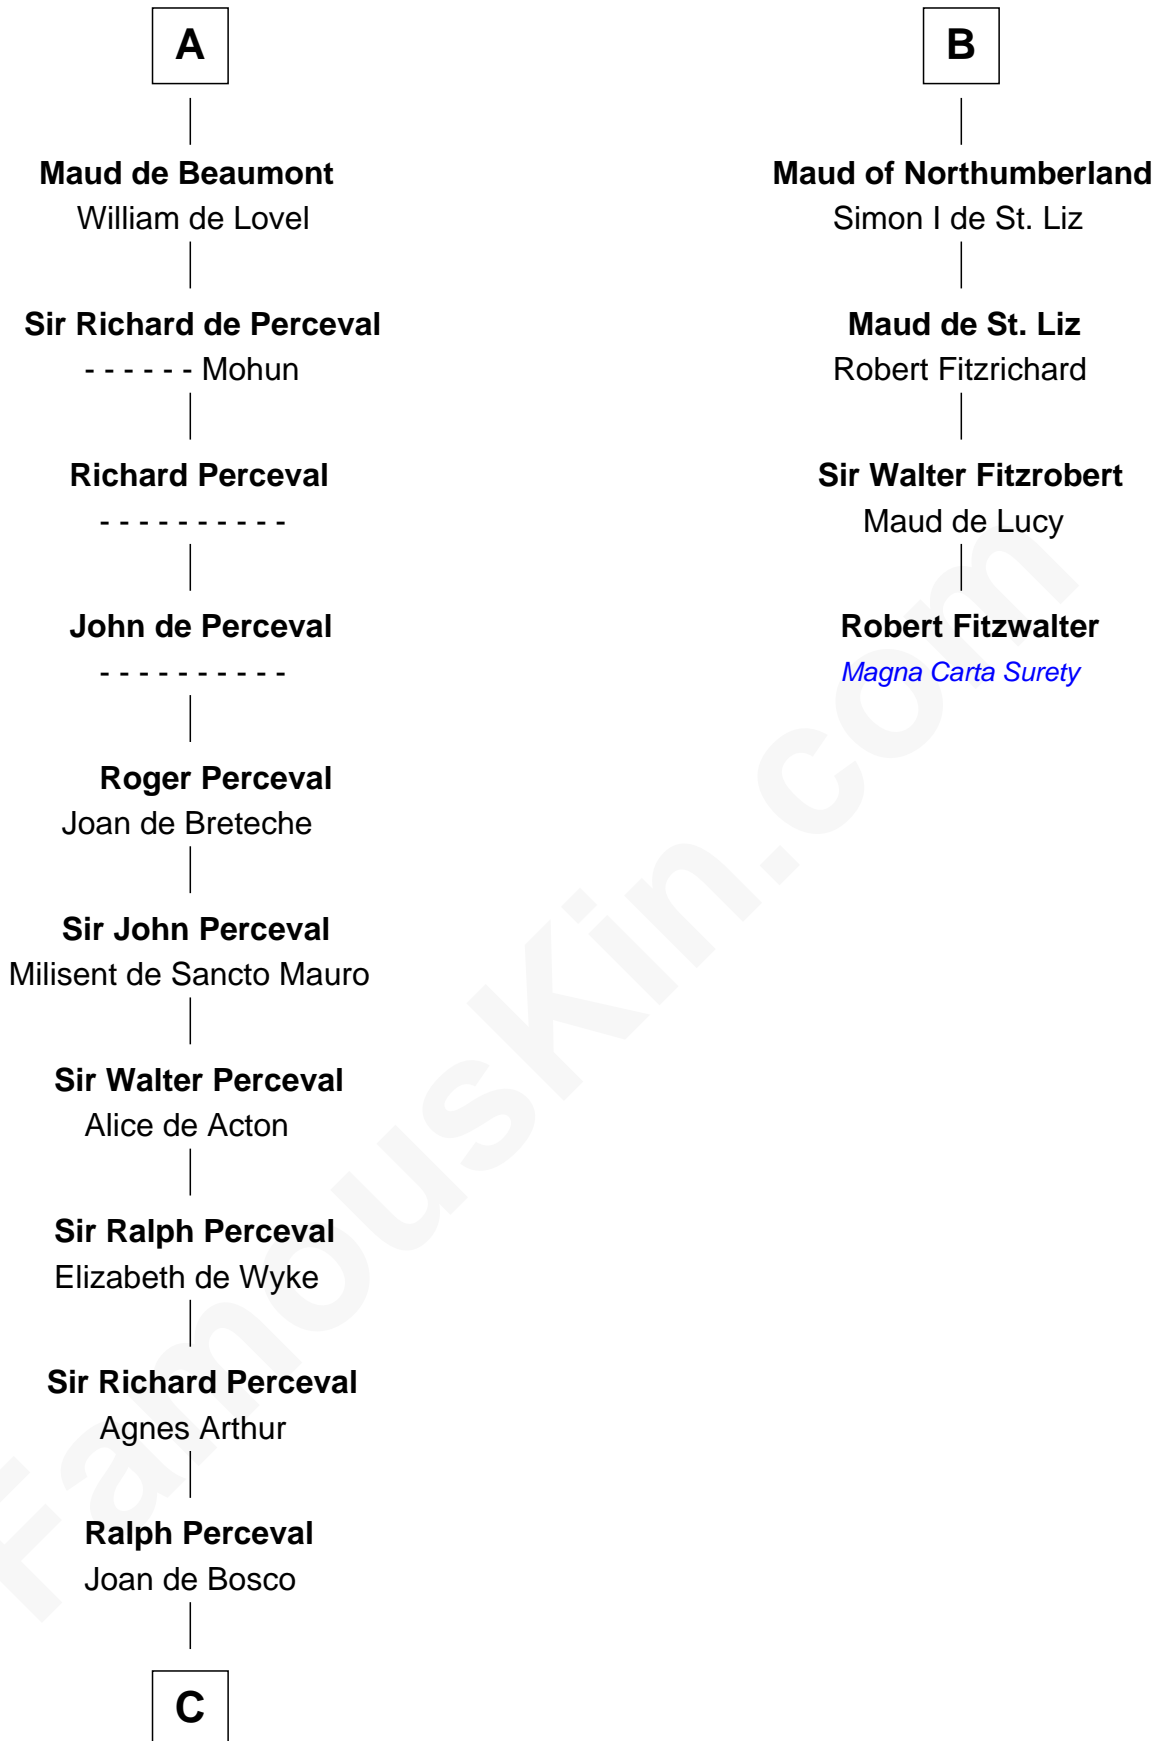

FamousKin.com Relationship Chart of Percival Lowell

(c1570 - c1666) Great Migration Immigrant 1639

10th cousin 11 times removed of

Robert Fitzwalter
Magna Carta Surety

C

—
Sir John Perceval

Joan Chedder

—
Sir James Perceval

Joan Kenne

—
Edmund Percival

Elizabeth Yorke

—
Christian Percival

Richard Lowle

—
Percival Lowell

Great Migration Immigrant 1639

FamousKin.com