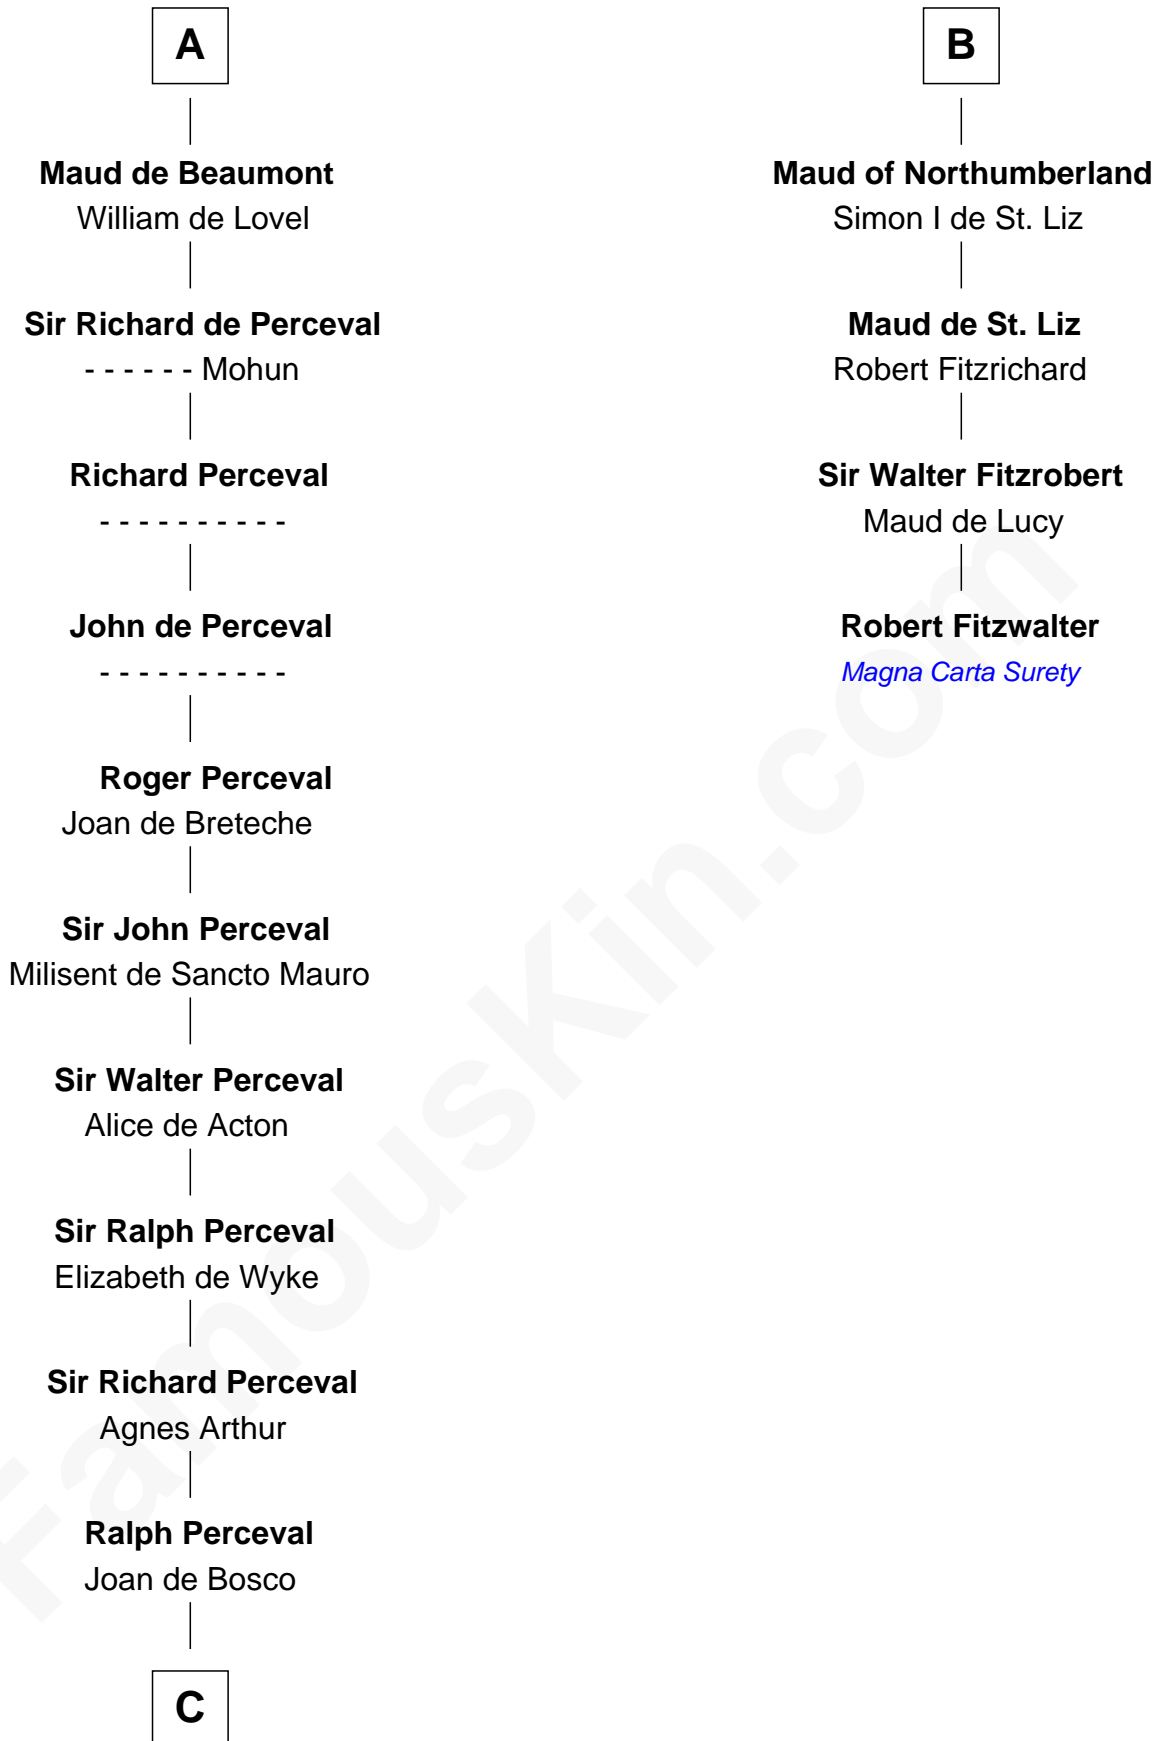

FamousKin.com Relationship Chart of Percival Lowell

(c1570 - c1666) Great Migration Immigrant 1639

10th cousin 11 times removed of

Robert Fitzwalter
Magna Carta Surety

C

—
Sir John Perceval

Joan Chedder

—
Sir James Perceval

Joan Kenne

—
Edmund Percival

Elizabeth Yorke

—
Christian Percival

Richard Lowle

—
Percival Lowell

Great Migration Immigrant 1639