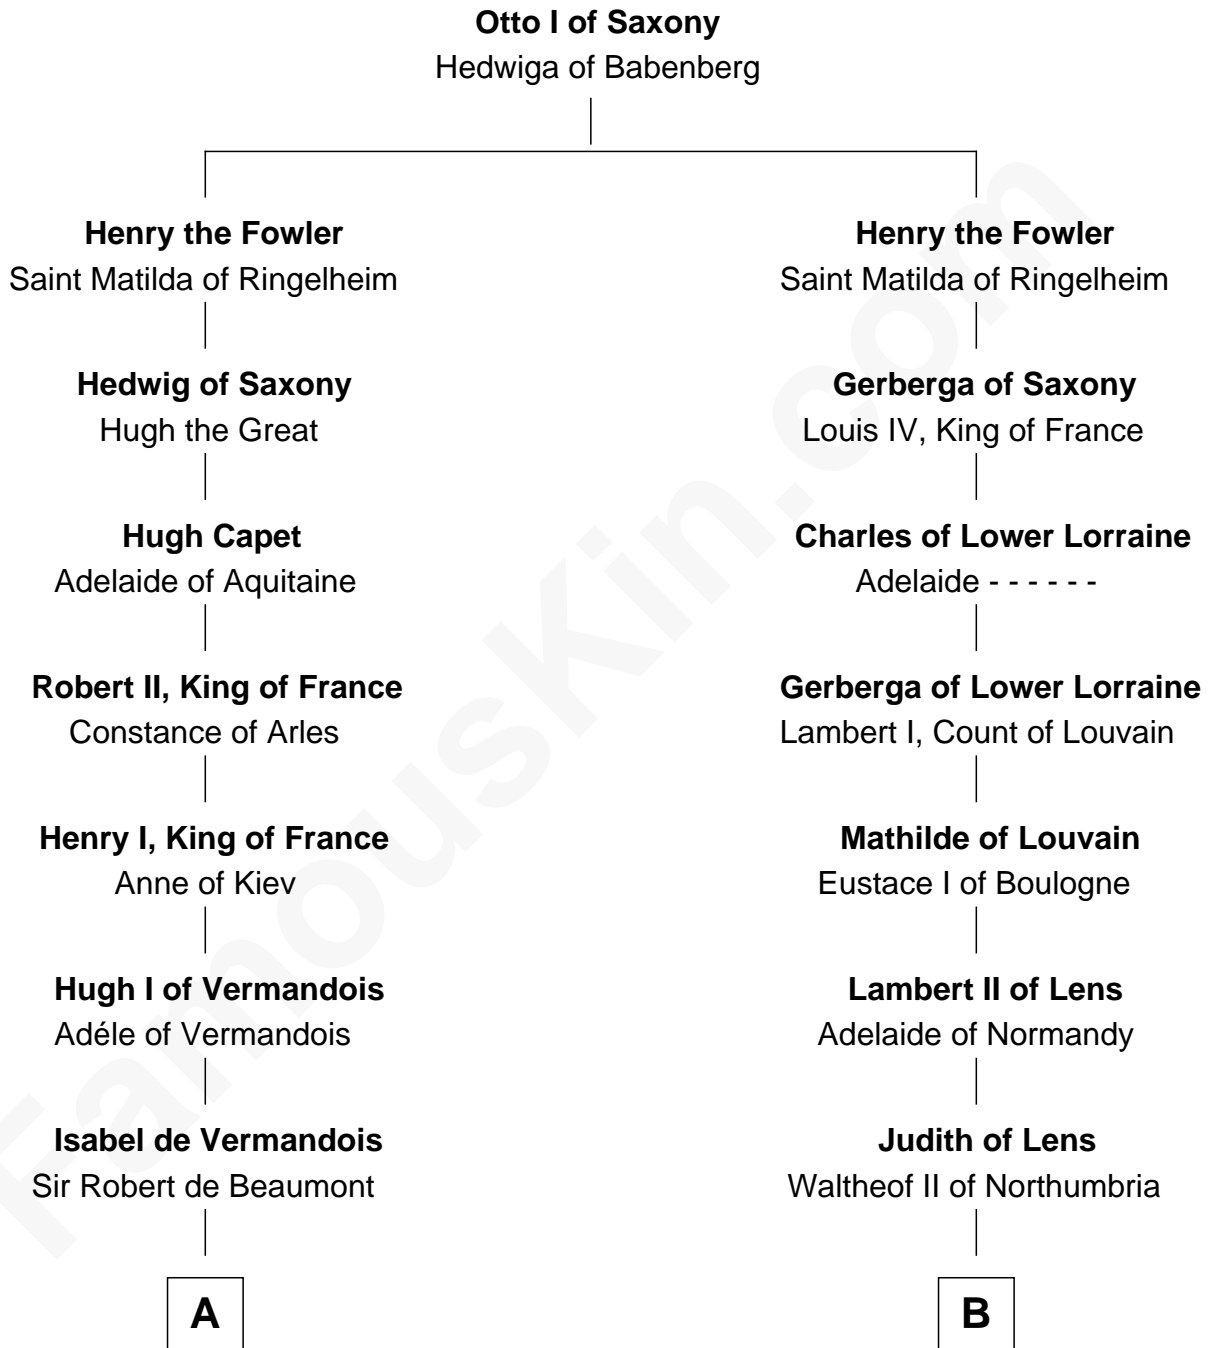

FamousKin.com Relationship Chart of Percival Lowell

(c1570 - c1666) Great Migration Immigrant 1639

10th cousin 11 times removed of

Robert Fitzwalter
Magna Carta Surety

C

—
Sir John Perceval

Joan Chedder

—
Sir James Perceval

Joan Kenne

—
Edmund Percival

Elizabeth Yorke

—
Christian Percival

Richard Lowle

—
Percival Lowell

Great Migration Immigrant 1639