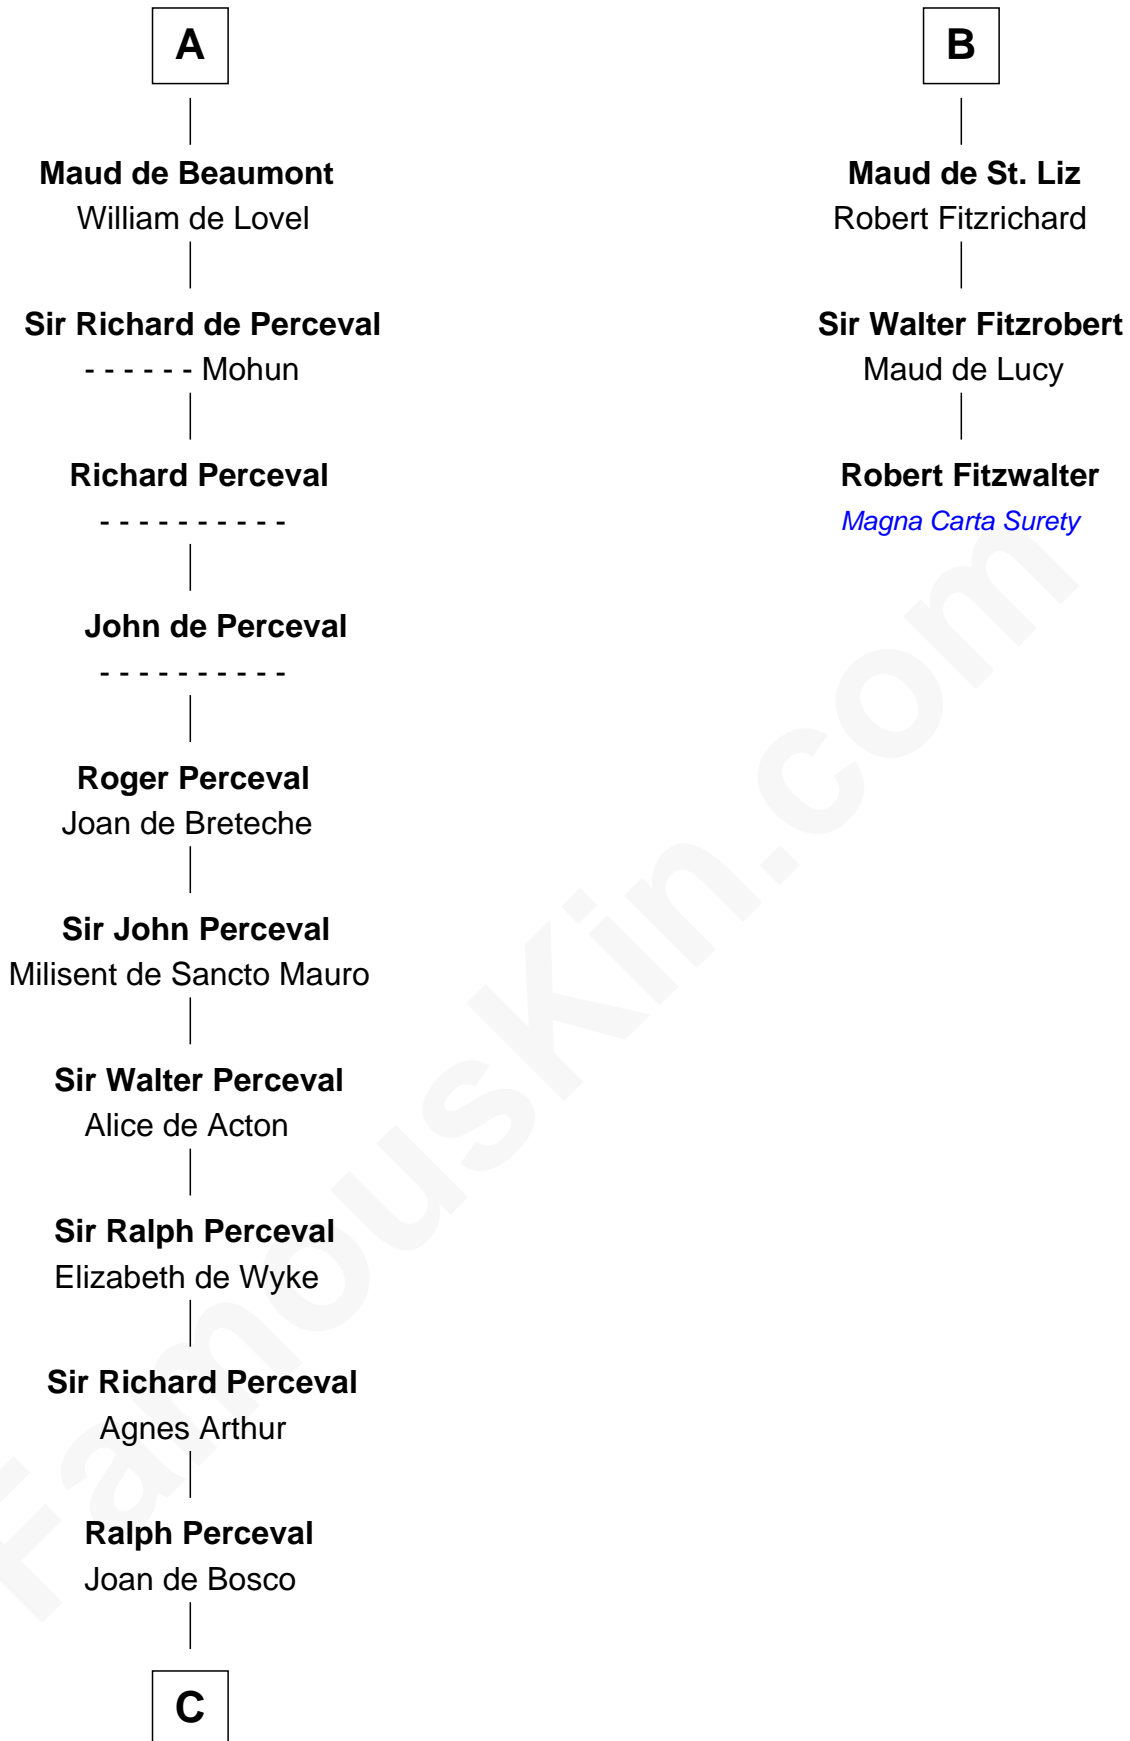

# FamousKin.com Relationship Chart of Percival Lowell

(c1570 - c1666) Great Migration Immigrant 1639

9th cousin 12 times removed of

**Robert Fitzwalter**  
Magna Carta Surety

**C**

—  
**Sir John Perceval**

Joan Chedder

—  
**Sir James Perceval**

Joan Kenne

—  
**Edmund Percival**

Elizabeth Yorke

—  
**Christian Percival**

Richard Lowle

—  
**Percival Lowell**

*Great Migration Immigrant 1639*

FamousKin.com