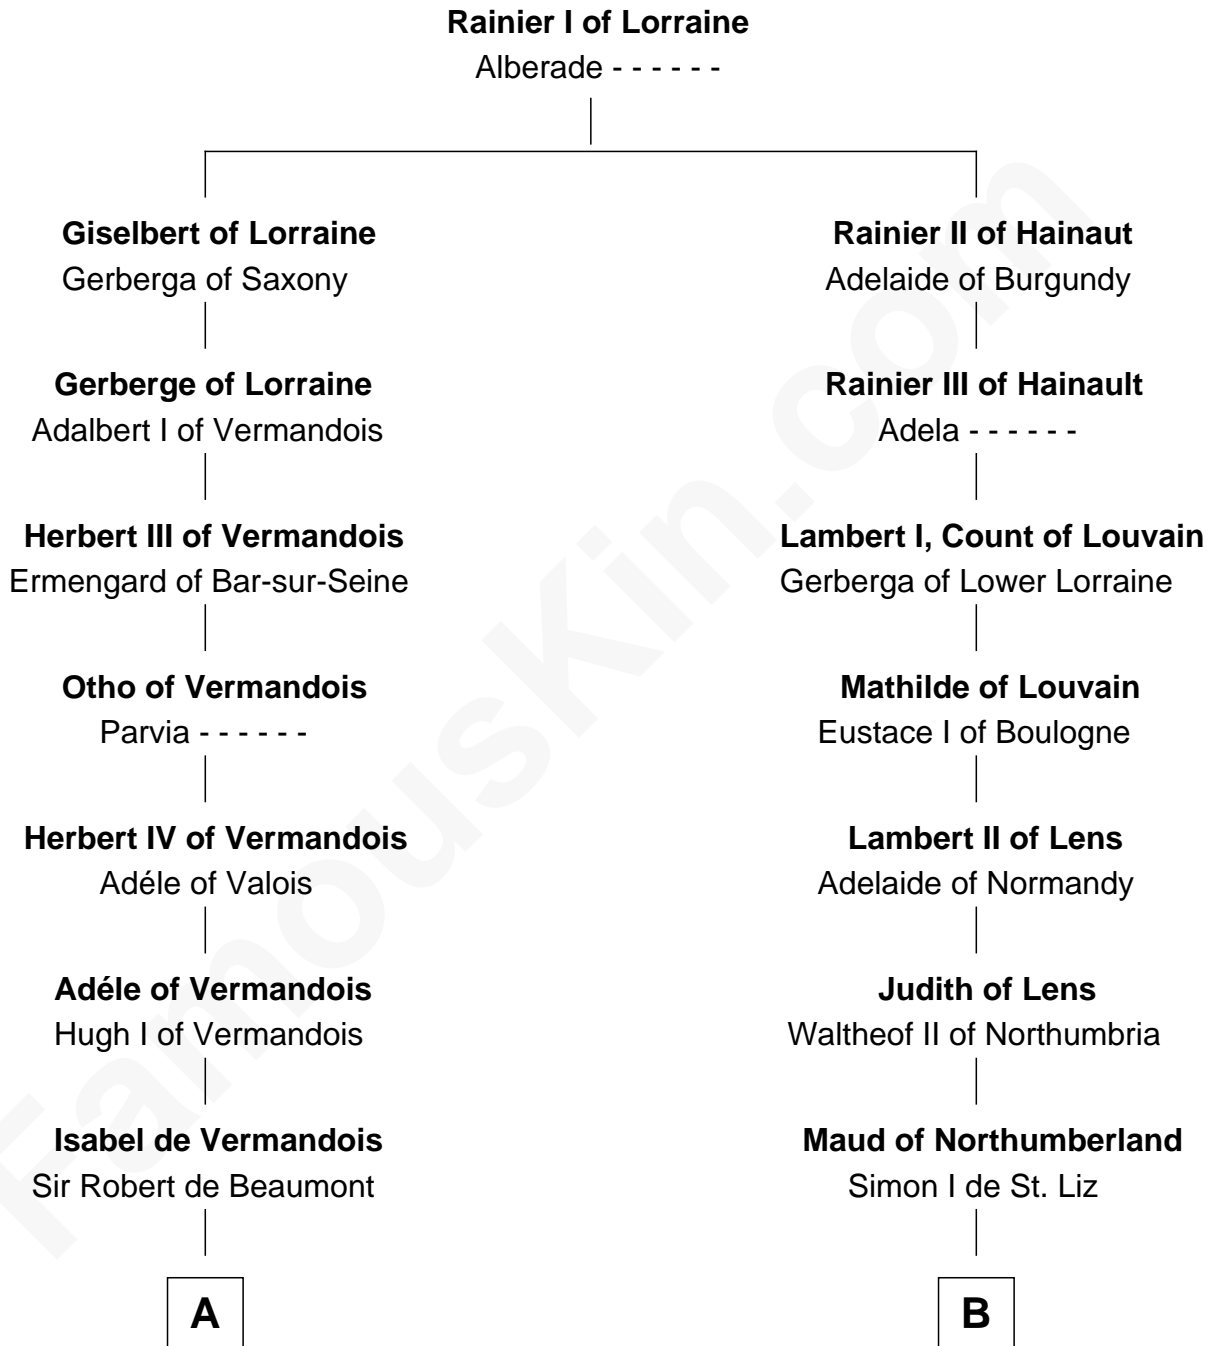

# FamousKin.com Relationship Chart of Percival Lowell

(c1570 - c1666) Great Migration Immigrant 1639

9th cousin 12 times removed of

**Robert Fitzwalter**  
Magna Carta Surety

**C**

—  
**Sir John Perceval**

Joan Chedder

—  
**Sir James Perceval**

Joan Kenne

—  
**Edmund Percival**

Elizabeth Yorke

—  
**Christian Percival**

Richard Lowle

—  
**Percival Lowell**

*Great Migration Immigrant 1639*

FamousKin.com