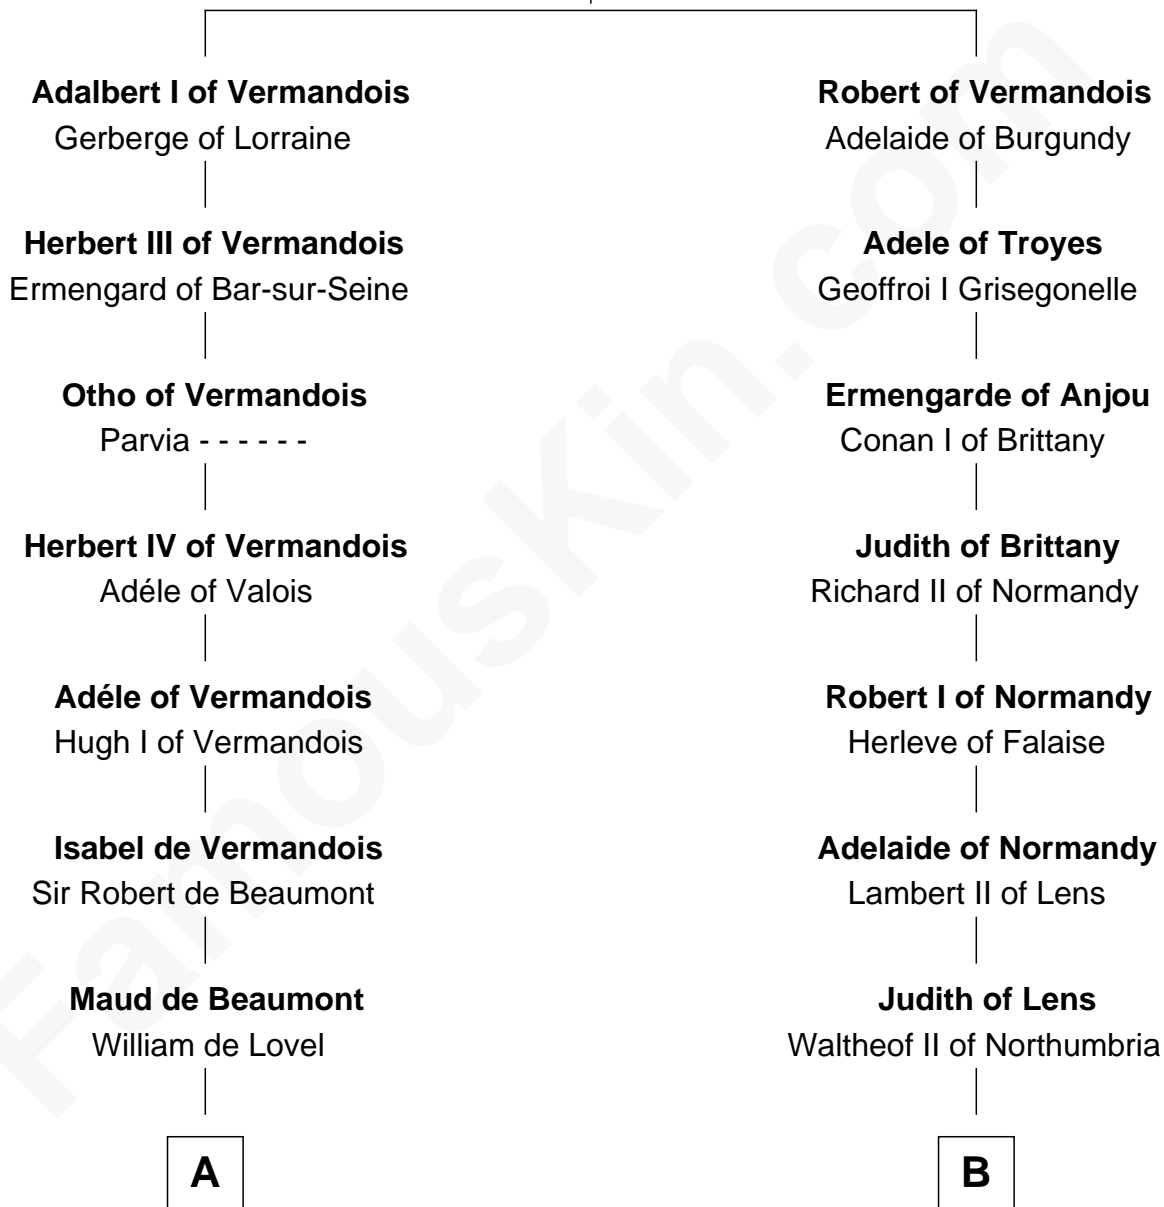

## Relationship Chart of

### Percival Lowell

(c1570 - c1666) Great Migration Immigrant 1639

10th cousin 10 times removed of

**Robert Fitzwalter**  
Magna Carta Surety

**Herbert II of Vermandois**  
Liegarde of France

**C**

—  
**Sir James Perceval**

Joan Kenne

—  
**Edmund Percival**

Elizabeth Yorke

—  
**Christian Percival**

Richard Lowle

—  
**Percival Lowell**

*Great Migration Immigrant 1639*

FamousKin.com