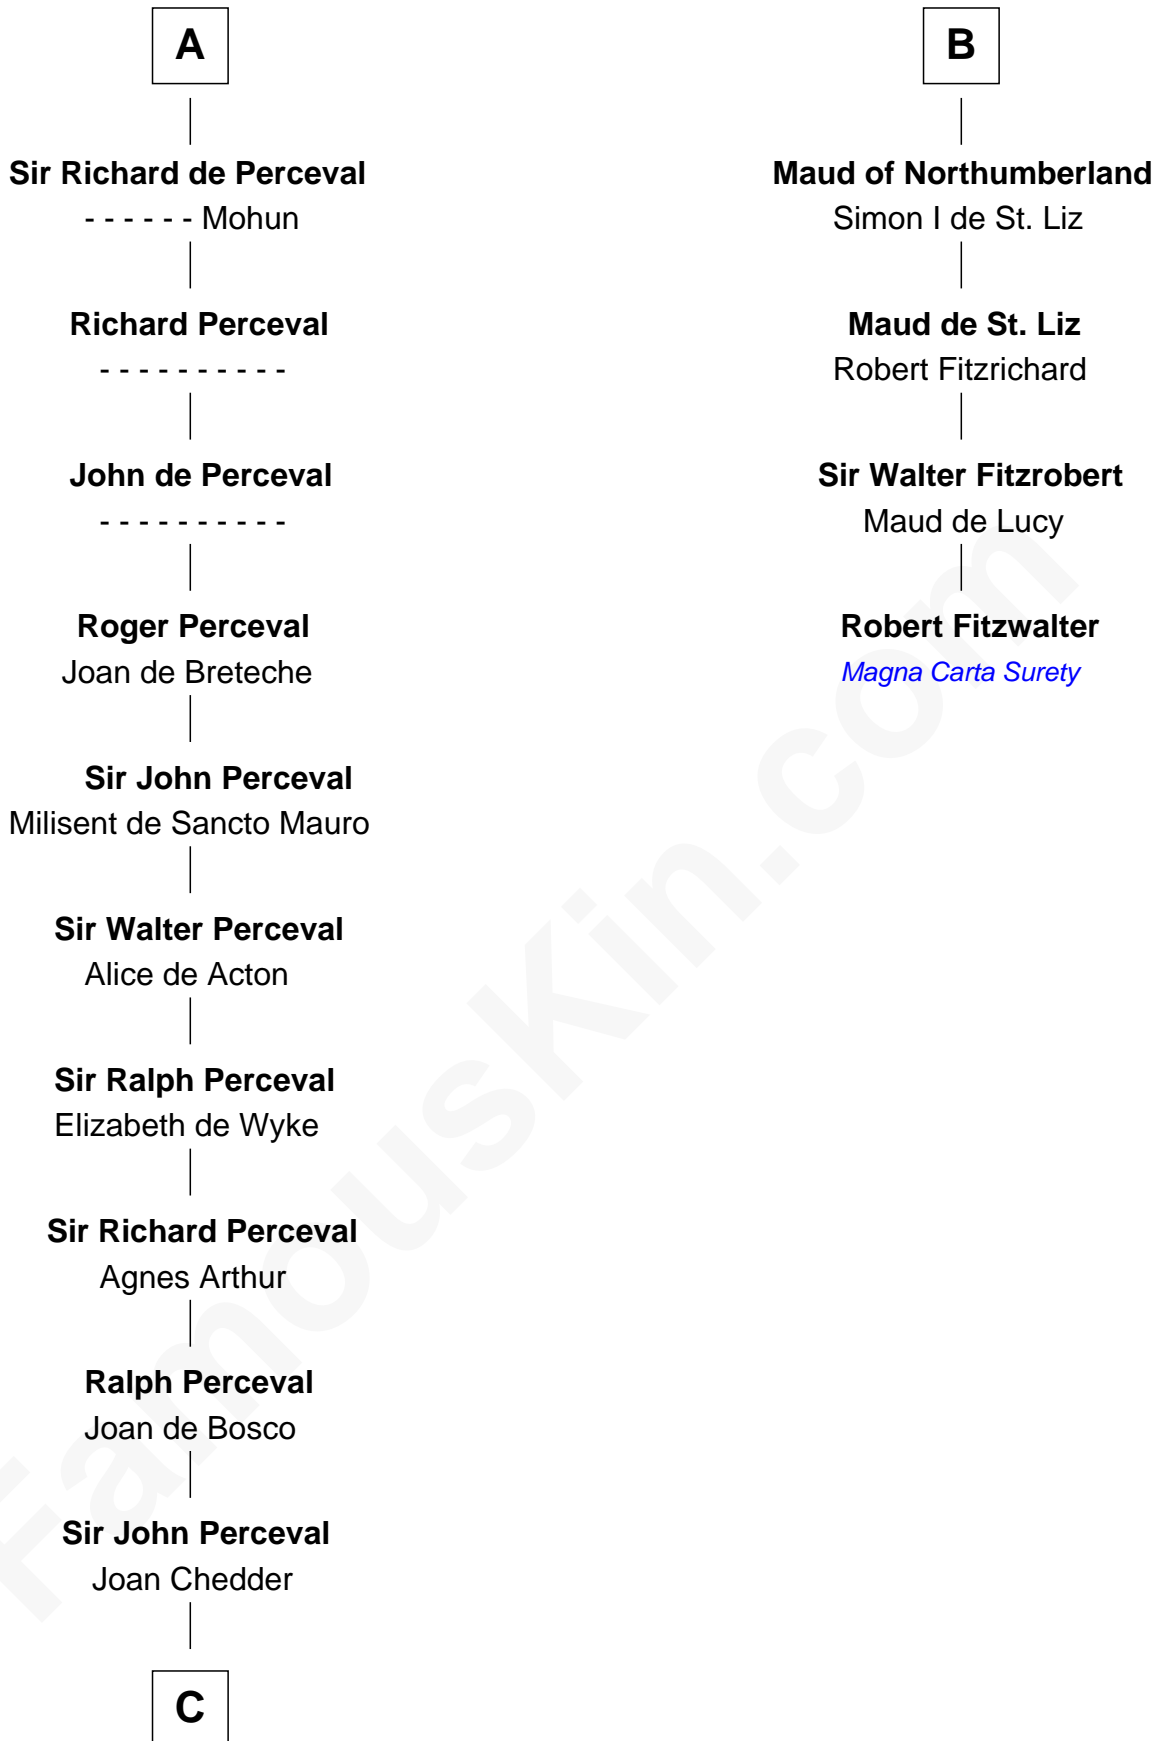

## Relationship Chart of

### Percival Lowell

(c1570 - c1666) Great Migration Immigrant 1639

10th cousin 10 times removed of

**Robert Fitzwalter**  
Magna Carta Surety

**Herbert II of Vermandois**  
Liegarde of France

**C**

—  
**Sir James Perceval**

Joan Kenne

—  
**Edmund Percival**

Elizabeth Yorke

—  
**Christian Percival**

Richard Lowle

—  
**Percival Lowell**

*Great Migration Immigrant 1639*

FamousKin.com