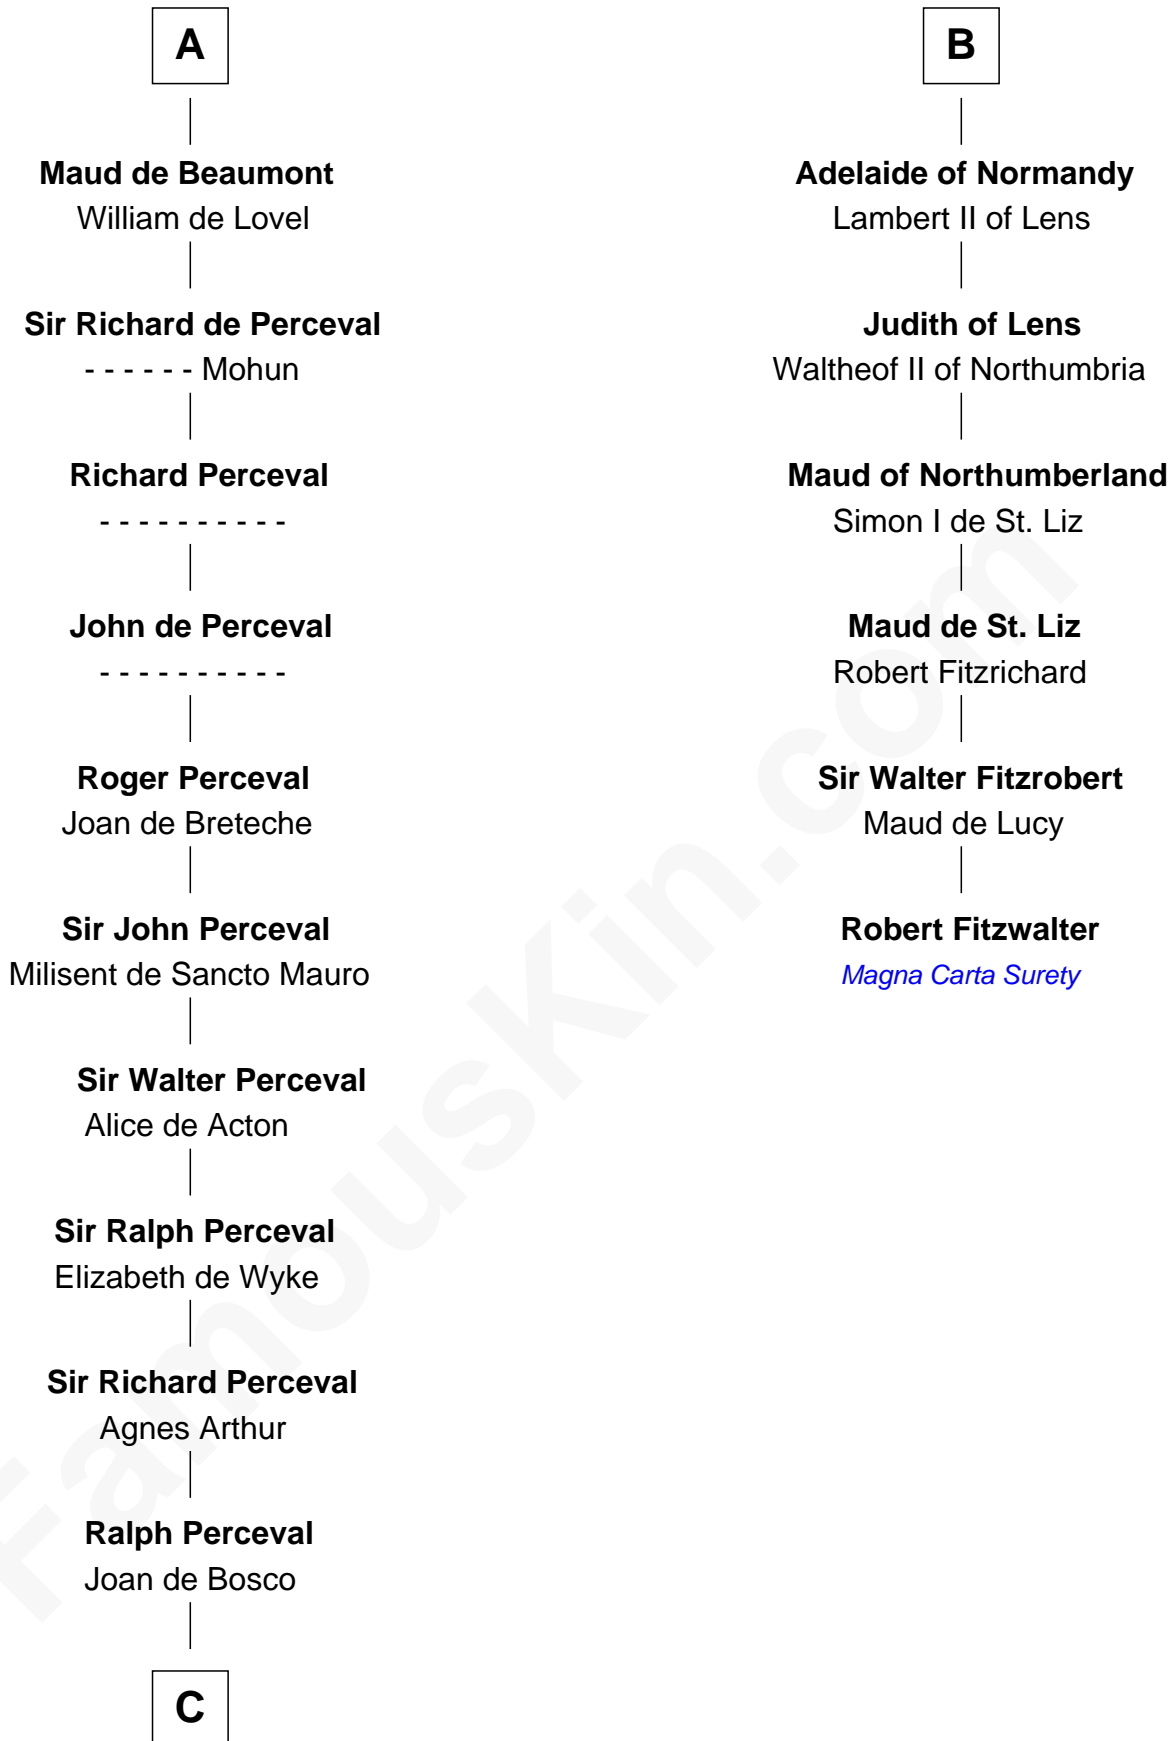

FamousKin.com

Relationship Chart of

Percival Lowell

(c1570 - c1666) Great Migration Immigrant 1639

12th cousin 9 times removed of

Robert Fitzwalter
Magna Carta Surety

Robert the Strong

C

—
Percival Lowell

Great Migration Immigrant 1639