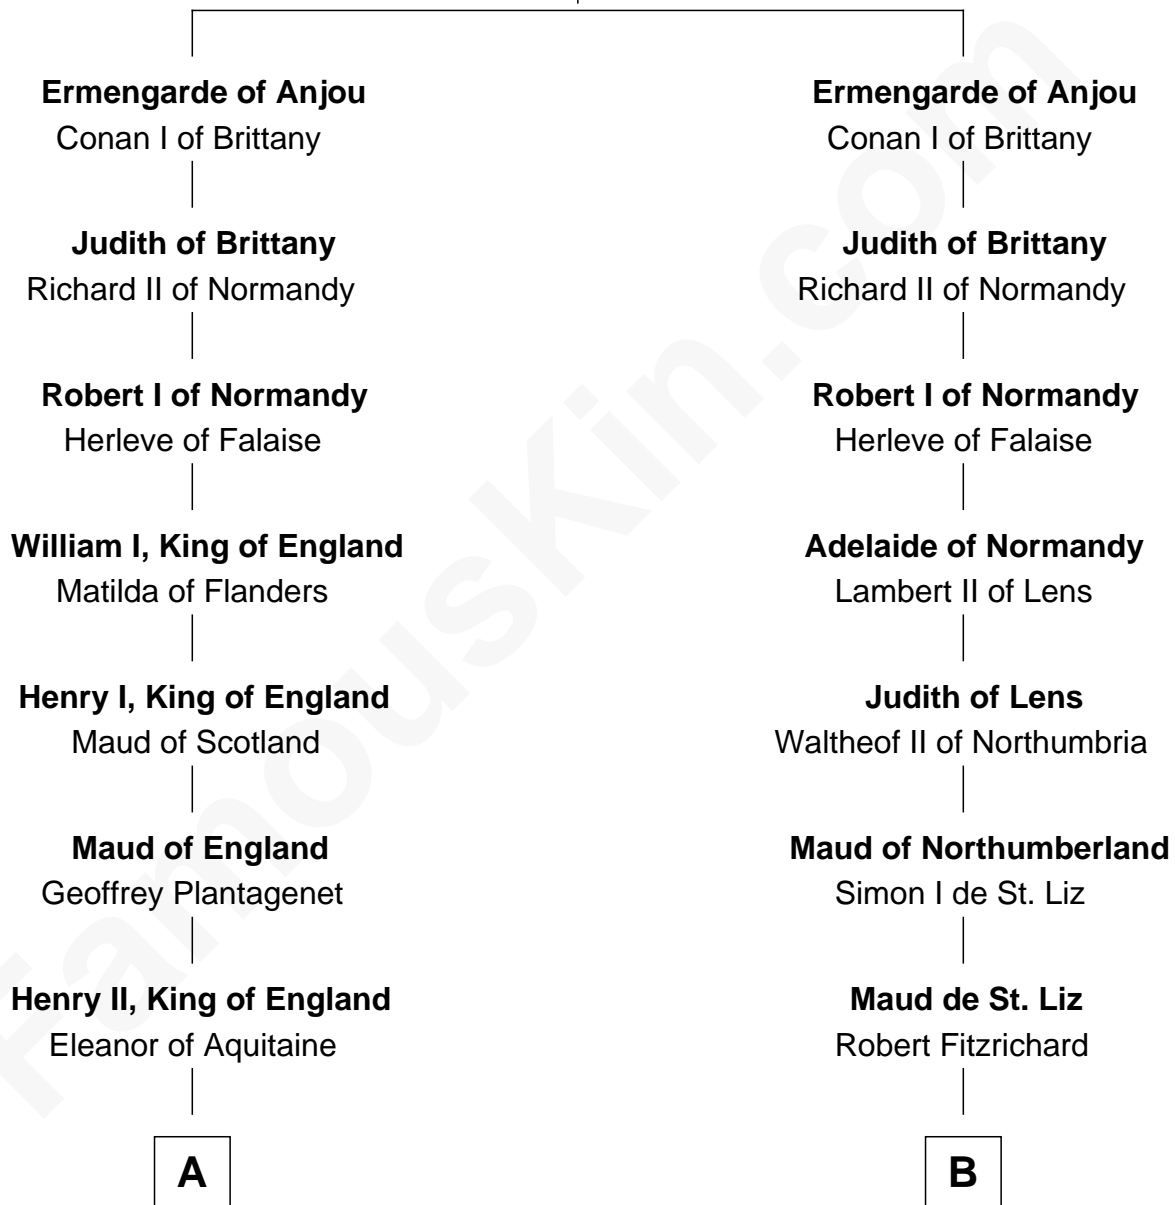

FamousKin.com

Relationship Chart of

Percival Lowell

(c1570 - c1666) Great Migration Immigrant 1639

8th cousin 12 times removed of

Robert Fitzwalter
Magna Carta Surety

Geoffroi I Grisegonelle
Adele of Troyes

Great Migration Immigrant 1639

FamousKin.com