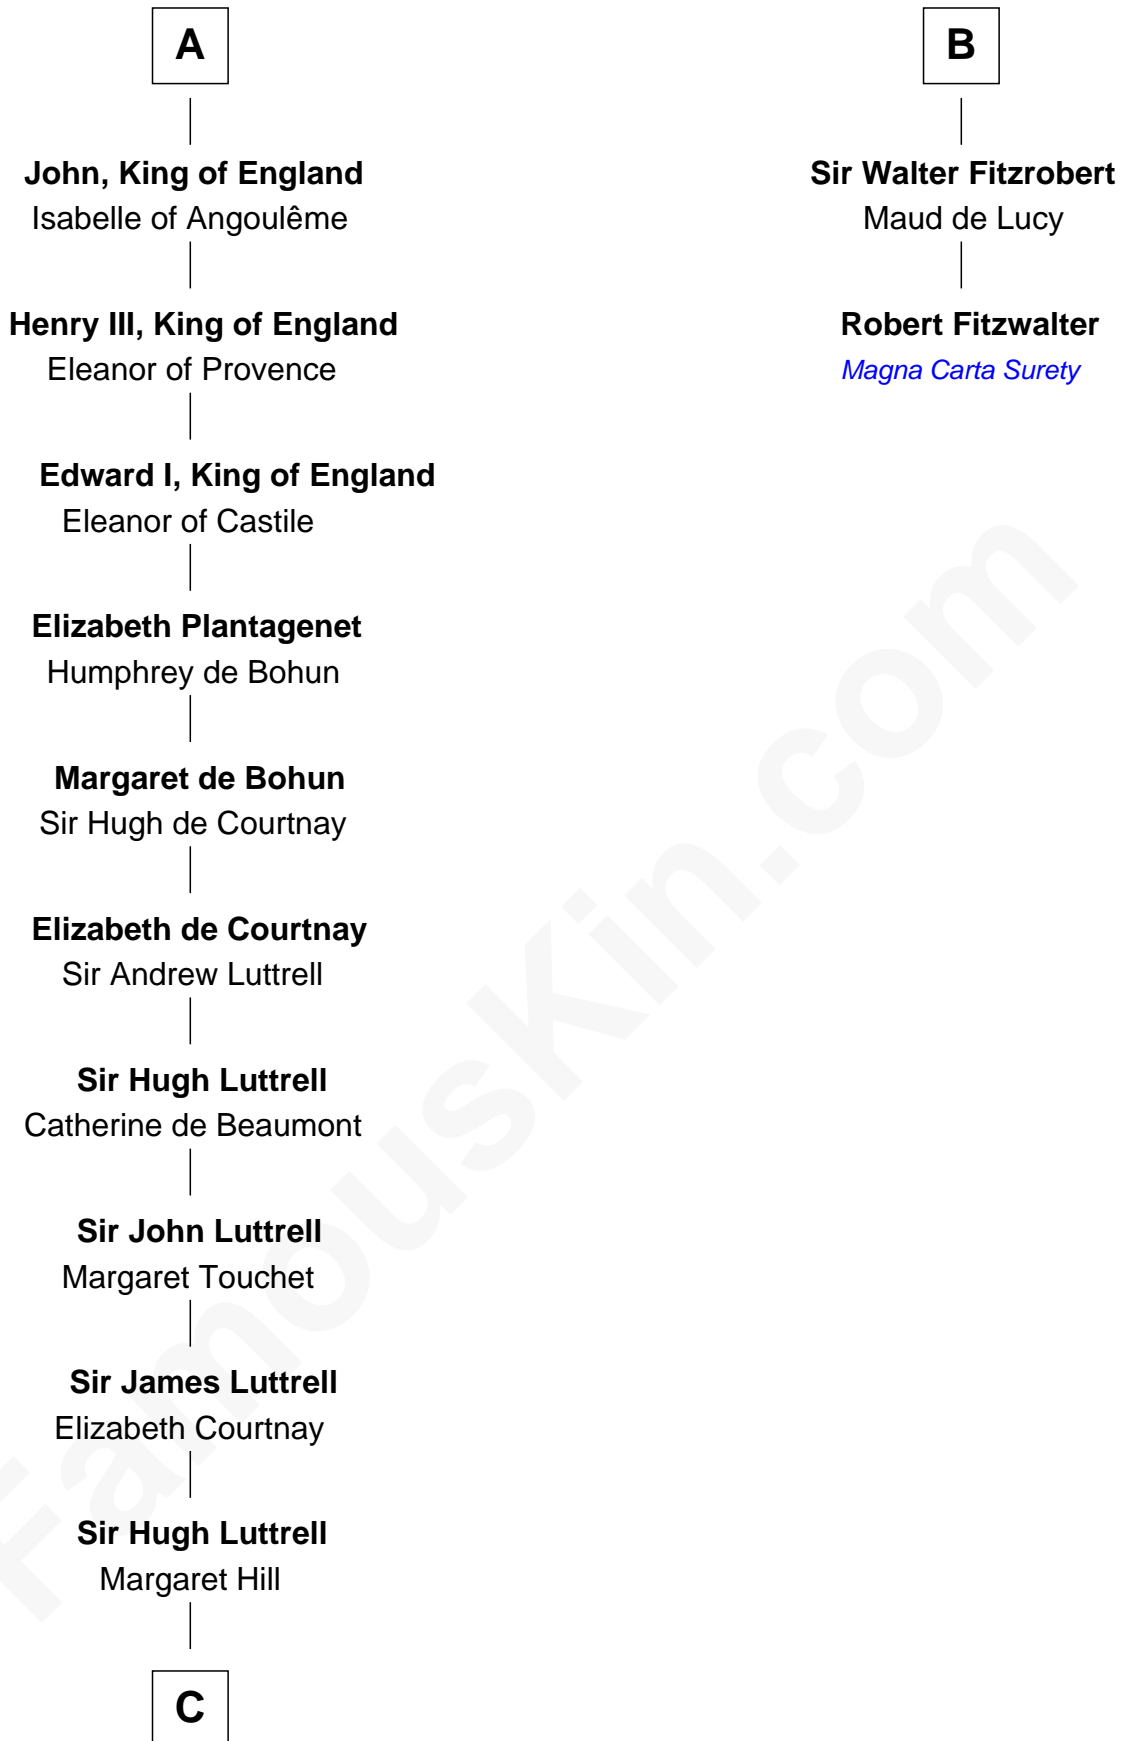

FamousKin.com

Relationship Chart of

Percival Lowell

(c1570 - c1666) Great Migration Immigrant 1639

8th cousin 12 times removed of

Robert Fitzwalter
Magna Carta Surety

Geoffroi I Grisegonelle
Adele of Troyes

Great Migration Immigrant 1639

FamousKin.com