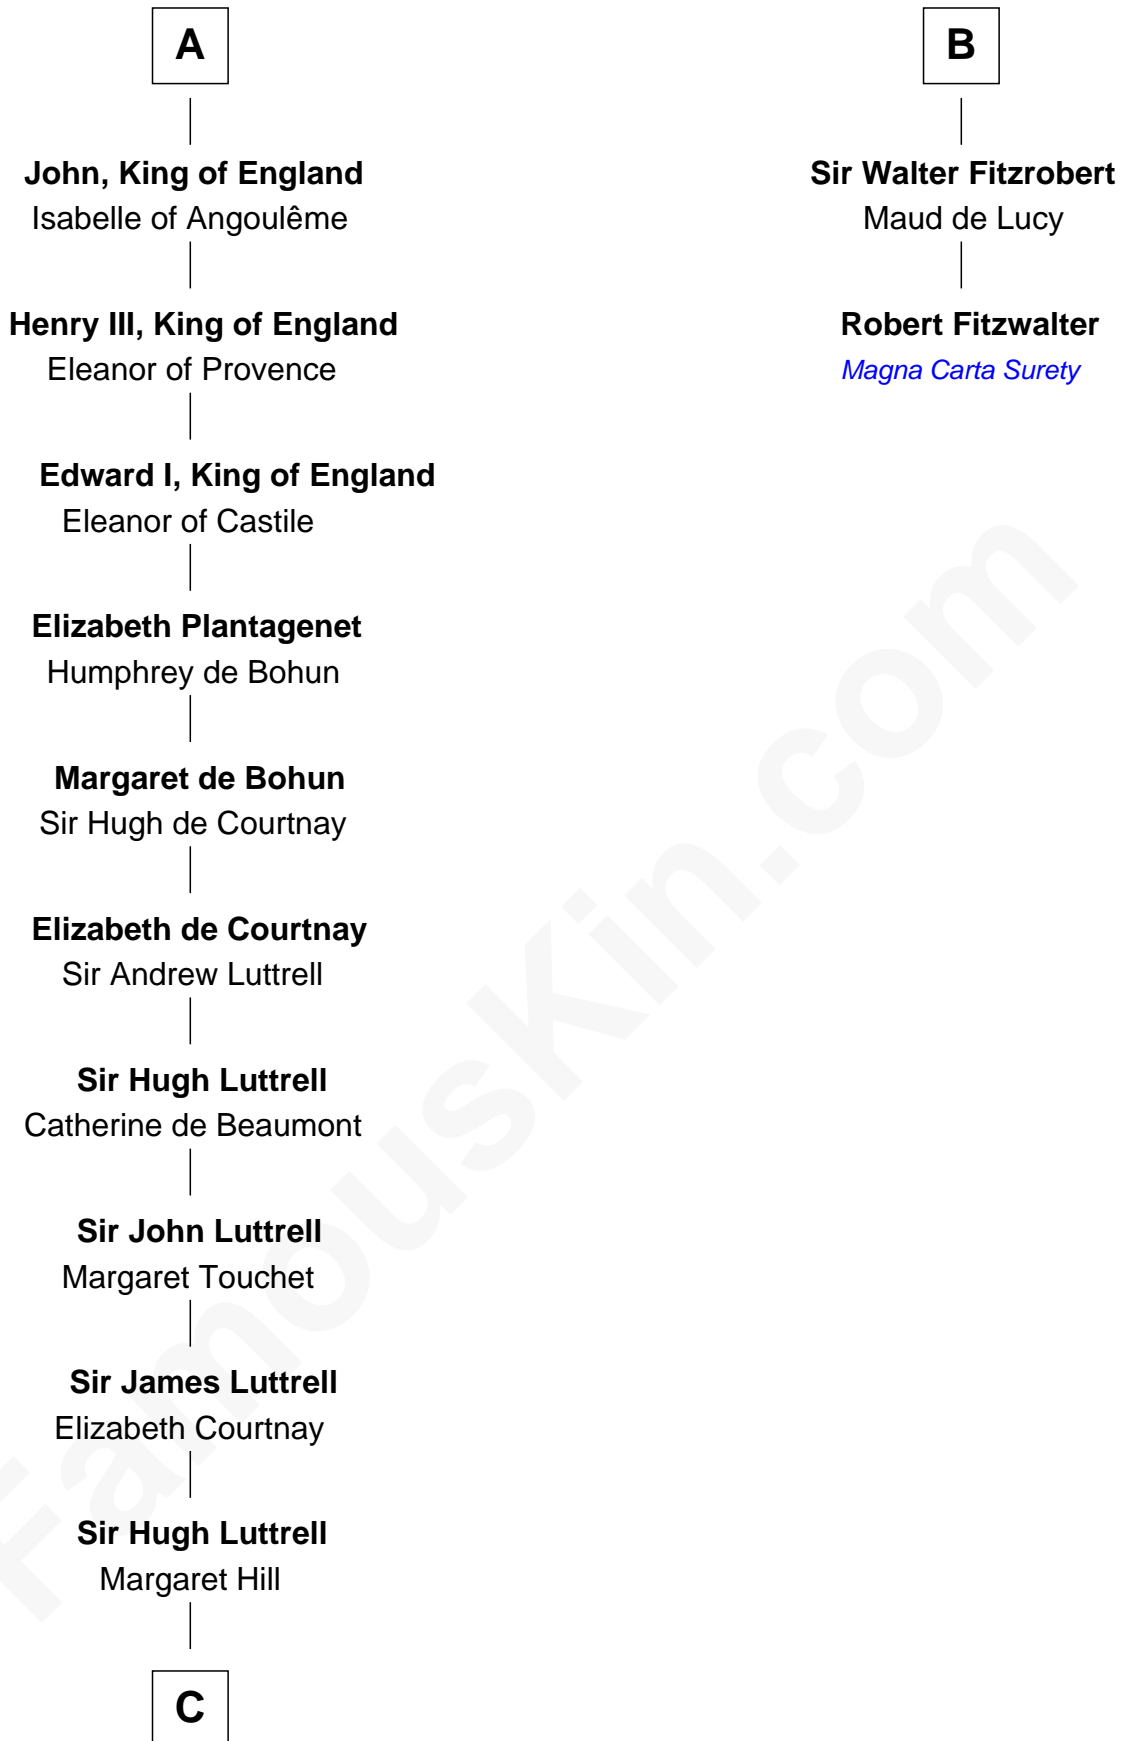

## Relationship Chart of

### Percival Lowell

(c1570 - c1666) Great Migration Immigrant 1639

8th cousin 12 times removed of

**Robert Fitzwalter**  
Magna Carta Surety

Judicael Berengar

**C**

—  
**Eleanor Luttrell**

Roger Yorke

—  
**Elizabeth Yorke**

Edmund Percival

—  
**Christian Percival**

Richard Lowle

—  
**Percival Lowell**

*Great Migration Immigrant 1639*

FamousKin.com