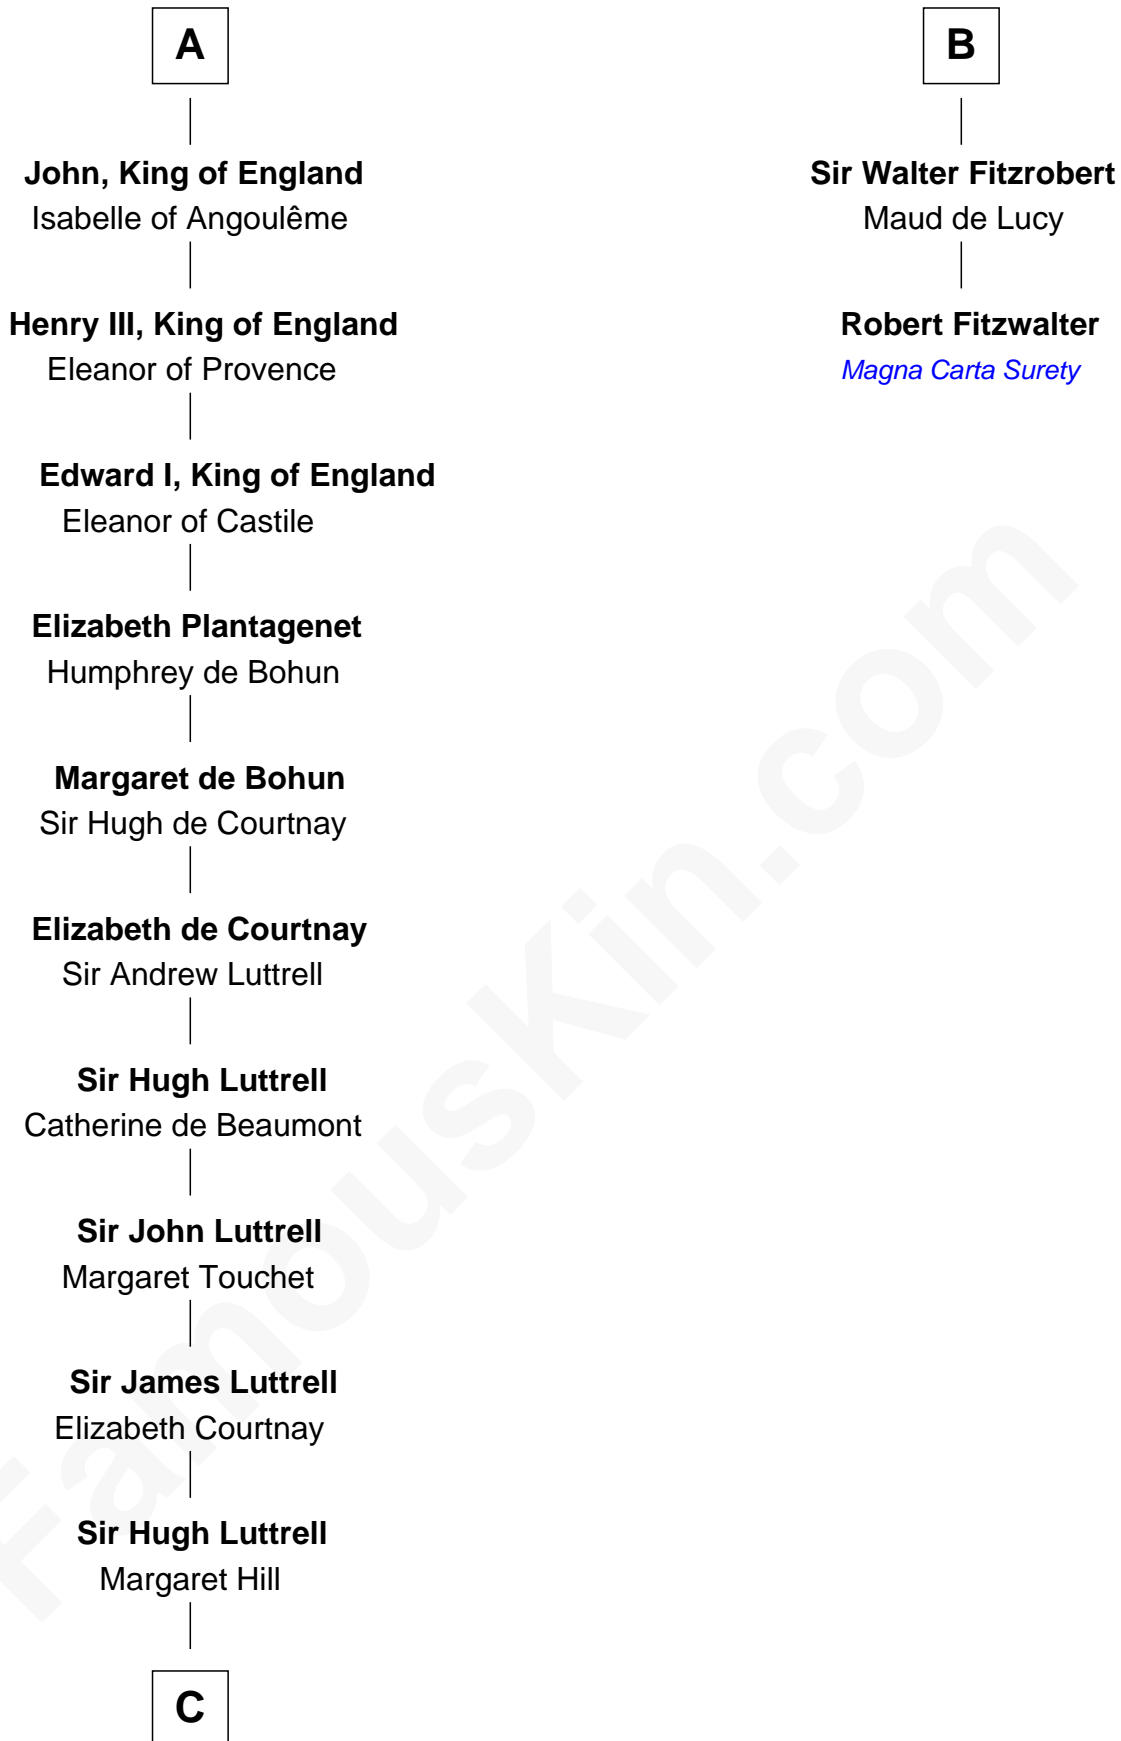

FamousKin.com

Relationship Chart of

Percival Lowell

(c1570 - c1666) Great Migration Immigrant 1639

8th cousin 12 times removed of

Robert Fitzwalter
Magna Carta Surety

C

—
Eleanor Luttrell

Roger Yorke

—
Elizabeth Yorke

Edmund Percival

—
Christian Percival

Richard Lowle

—
Percival Lowell

Great Migration Immigrant 1639

FamousKin.com