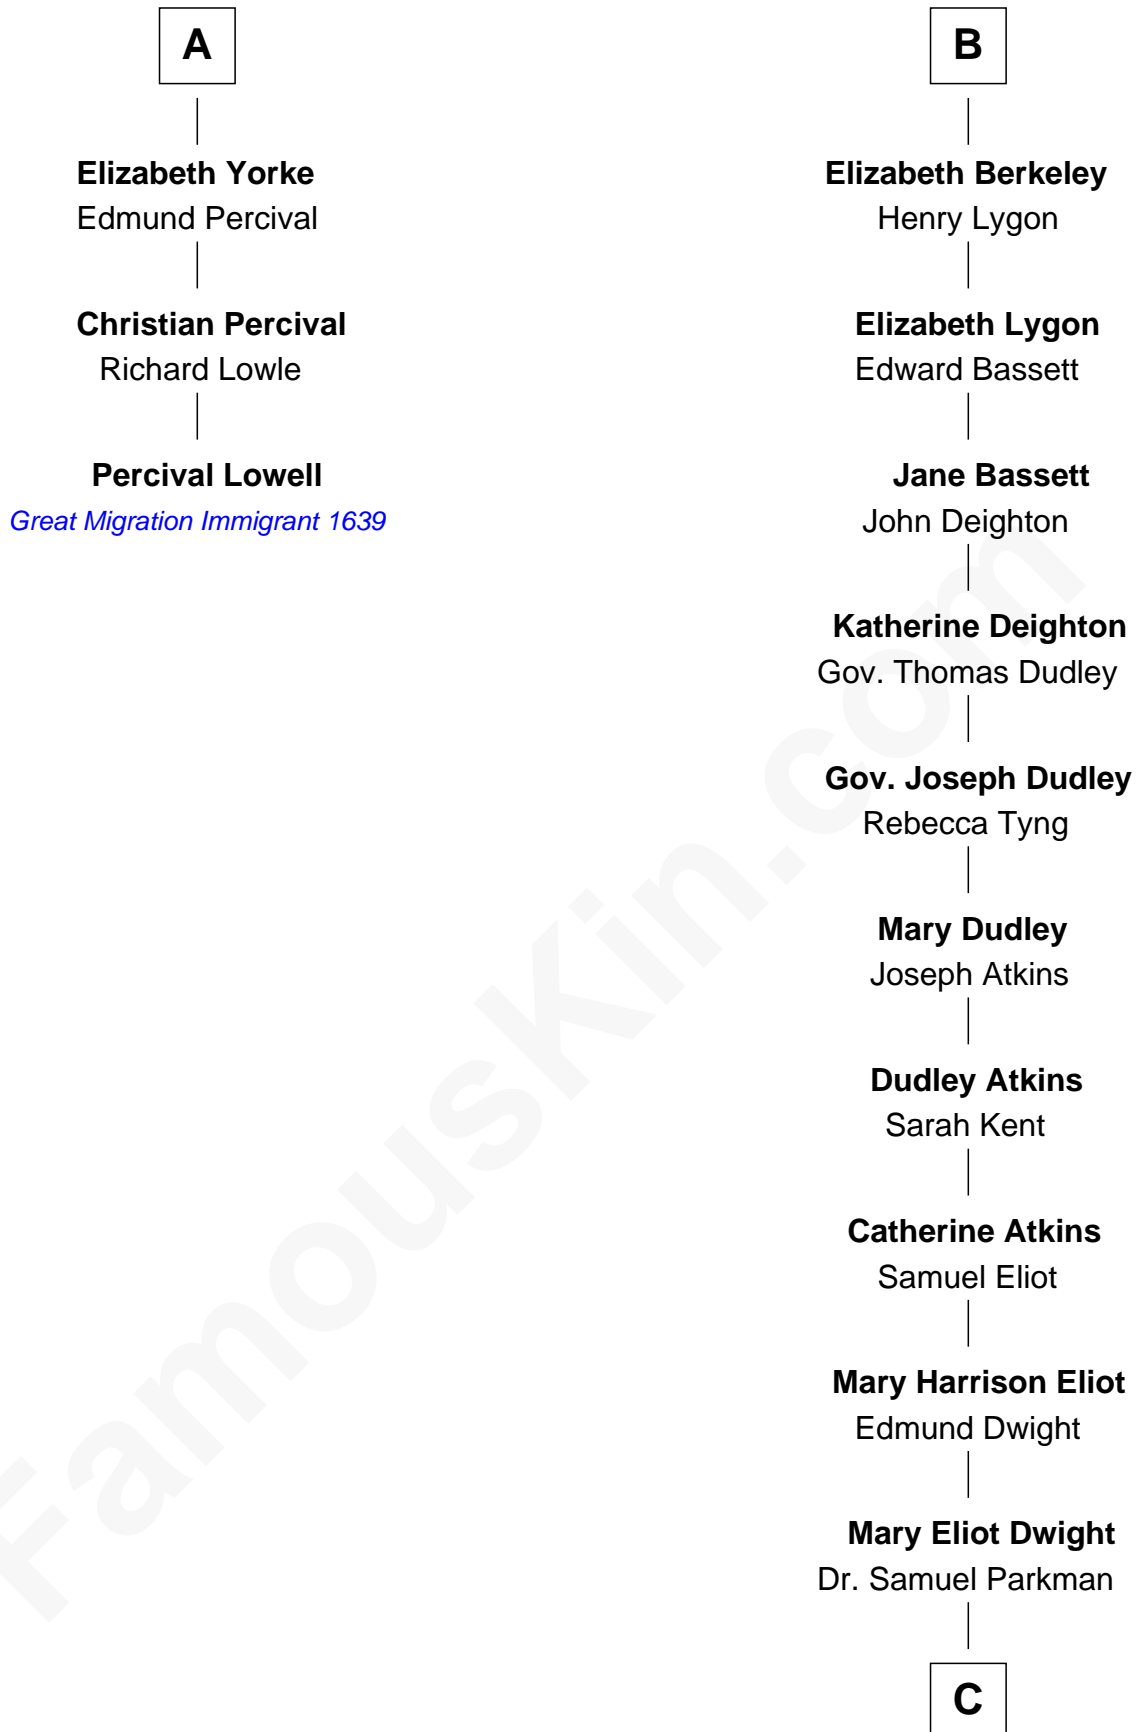

FamousKin.com

Relationship Chart of

Percival Lowell

(c1570 - c1666) Great Migration Immigrant 1639

9th cousin 10 times removed of

Endicott Peabody

62nd Governor of Massachusetts

Humphrey de Bohun
Elizabeth Plantagenet

C

Henry Parkman

Mary Frances Parker

Mary Elizabeth Parkman

Rt. Rev. Malcolm Endicott Peabody

Endicott Peabody

62nd Governor of Massachusetts

FamousKin.com