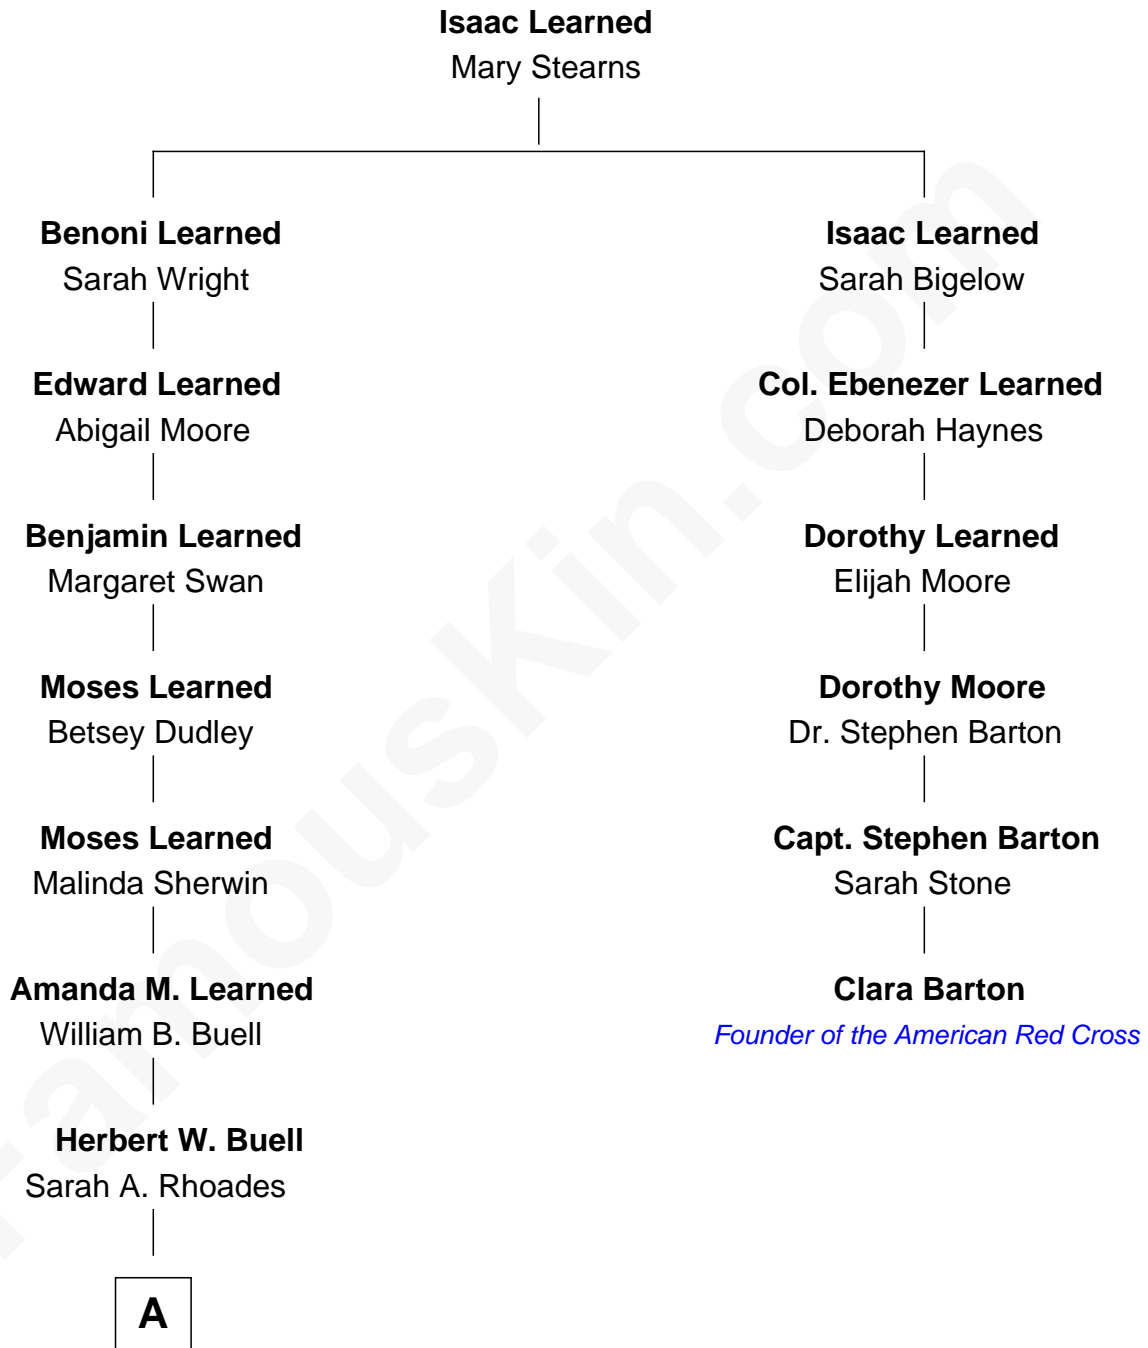

FamousKin.com Relationship Chart of

Liv Tyler

TV and Movie Actress

5th cousin 5 times removed of

Clara Barton

Founder of the American Red Cross

A

—
Waldo Edgar Buell
Gertrude M. Fairchild

—
Dr. Harold Lloyd Buell
Dorothea Jean Brown

—
Beverle Lorence Buell
Steven Victor Tallarico

—
Liv Tyler
TV and Movie Actress

FamousKin.com