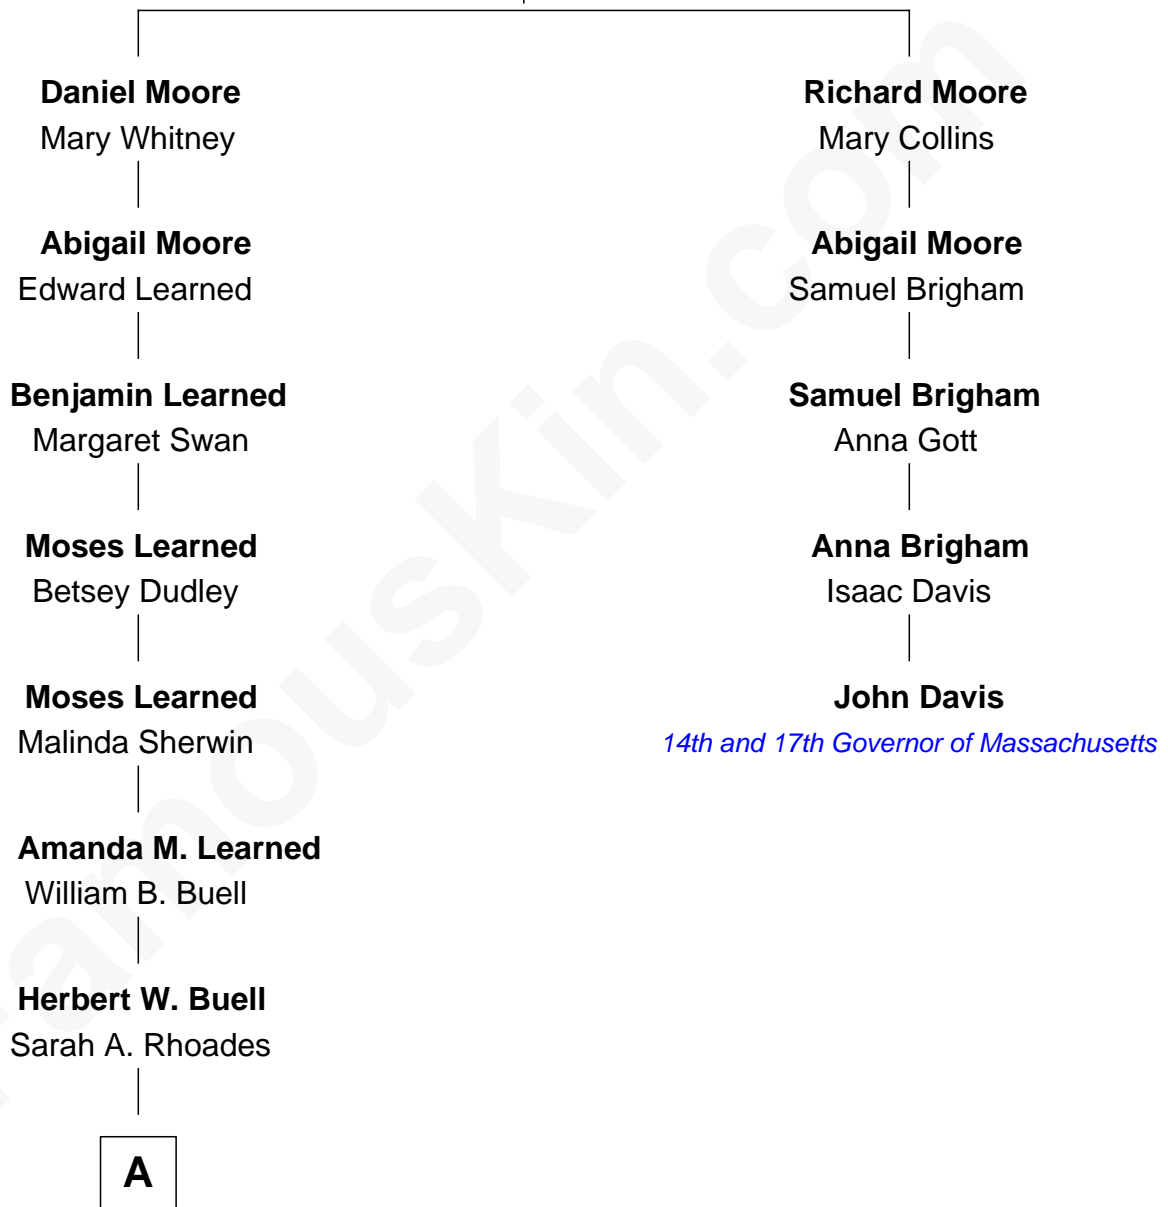

FamousKin.com Relationship Chart of

Liv Tyler

TV and Movie Actress

4th cousin 6 times removed of

John Davis

14th and 17th Governor of Massachusetts

Jacob Moore
Elizabeth Loker

A

—
Waldo Edgar Buell
Gertrude M. Fairchild

—
Dr. Harold Lloyd Buell
Dorothea Jean Brown

—
Beverle Lorence Buell
Steven Victor Tallarico

—
Liv Tyler
TV and Movie Actress

FamousKin.com